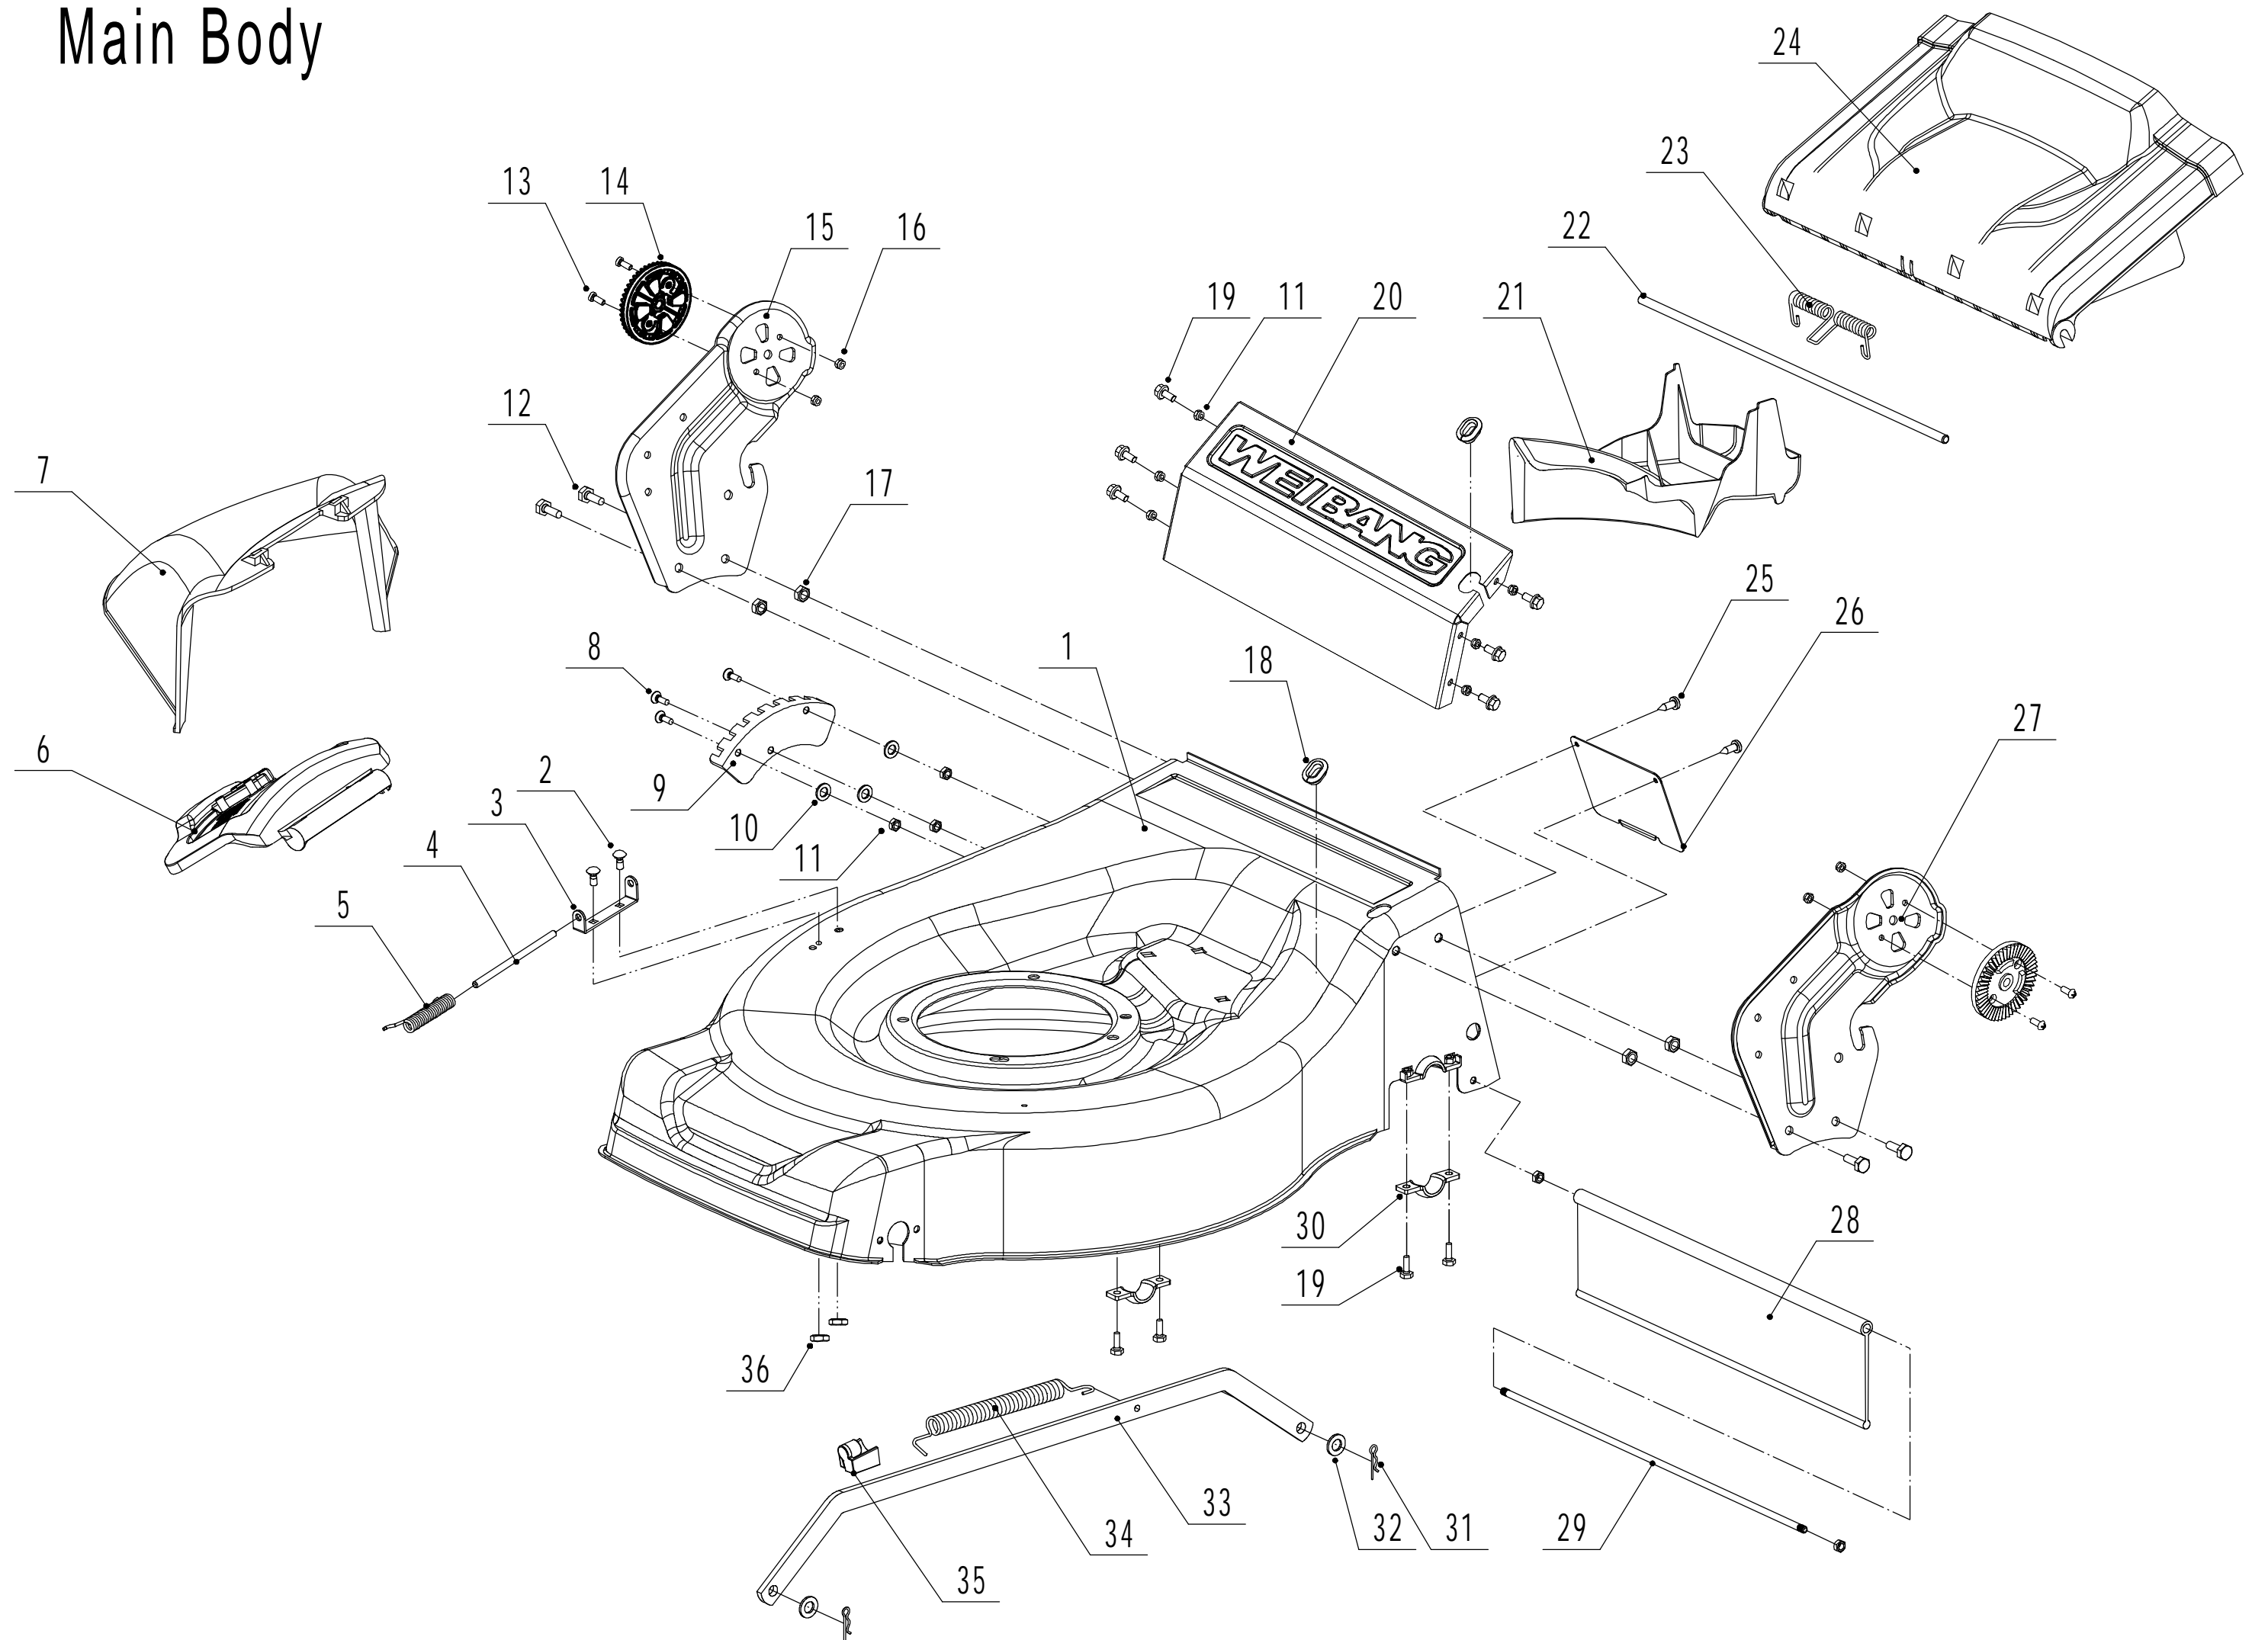

WB 536 SKVPRO 2018

Main Body

Order	Part number	Name_English	Quantity
1	5360101010J/49	Chassis	1
2	0107006014	Bolt - M6x14	2
3	5020118010/02	Side Discharge Cover Bracket	1
4	5020120010/02	Side Discharge Cover Spring	1
5	5020119010	Side Discharge Cover Pivot	1
6	5360119012	Side Discharge Cover Kit	1
7	5360120010J	Side Discharge Deflector	1
8	0104006016	Screw - M6x16	3
9	5360123010/01	Graduator	1
10	0301006000	Plain Washer - M6	3
11	0202006000	Lock Nut - M6	9
12	0102008016	Bolt - M8x16	4
13	0104005012	Screw - M5x12	4
14	AVSA000000040/22	Tooth Disc	2
15	5360125010K/40	Right Handle Bracket	1
16	0202005000	Lock Nut - M5	4
17	0202008000	Lock Nut - M8	4
18	5360122010C	Rubber Ring	2
19	0102006012	Bolt - M6x12	10
20	5360124030/49	Connector	1
21	5360115010	Mulching Plug	1
22	5360117010/02	Rod - Grass Bag Flap	1
23	5360118010	Spring - Grass Bag Flap	1
24	5360116010	Grass Bag Flap	1
25	0106004009	Screw - ST4.2x9.5	2
26	5360105010D/49	Baffle	1
27	5360124010K/40	Left Handle Bracket	1
28	5360127010	Trailing Flap	1
29	5360126010/02	Pivot - Trailing Flap	1
30	5320114020/01	Upper Bearing Bracket	2
31	5320333010	Spring Clip	2
32	0301010000	Plain Washer - M10	2
33	5360308010/40	Connector Rod	1
34	5320332010/01	Connecting Rod Spring	1
35	4560109012	Spring Bracket	1
36	0204006000	Lock Nut - M6	2

Blade System

Order	Part number	Name_English	Quantity
1	5360111010/02	Engine Washer 1	1
2	5360112010/02	Engine Washer 2	2
3	5320115010	ST Screw - 3/8x16x25	4
4	5320119011	V Belt - V10x805 (40°)	1
5	4510401010	Key	2
6	5020402070/02	Engine Pulley	1
7	0105006006	Locking Screw - M6x6	1
8	5360113010	Belt Shield	1
9	0302006000	Big Flat Washer - M6	3
10	0202006000	Lock Nut - M6	3
12	5320404020/02	Adaptor	1
13	5310402010	Friction Disc	2
14	5310403010A/22	Blade	1
15	5310404010/02	Locking Disc	1
16	5310406010/04	Dish Washer	1
17	5320405010	Central Bolt - 3/8x24x51	1