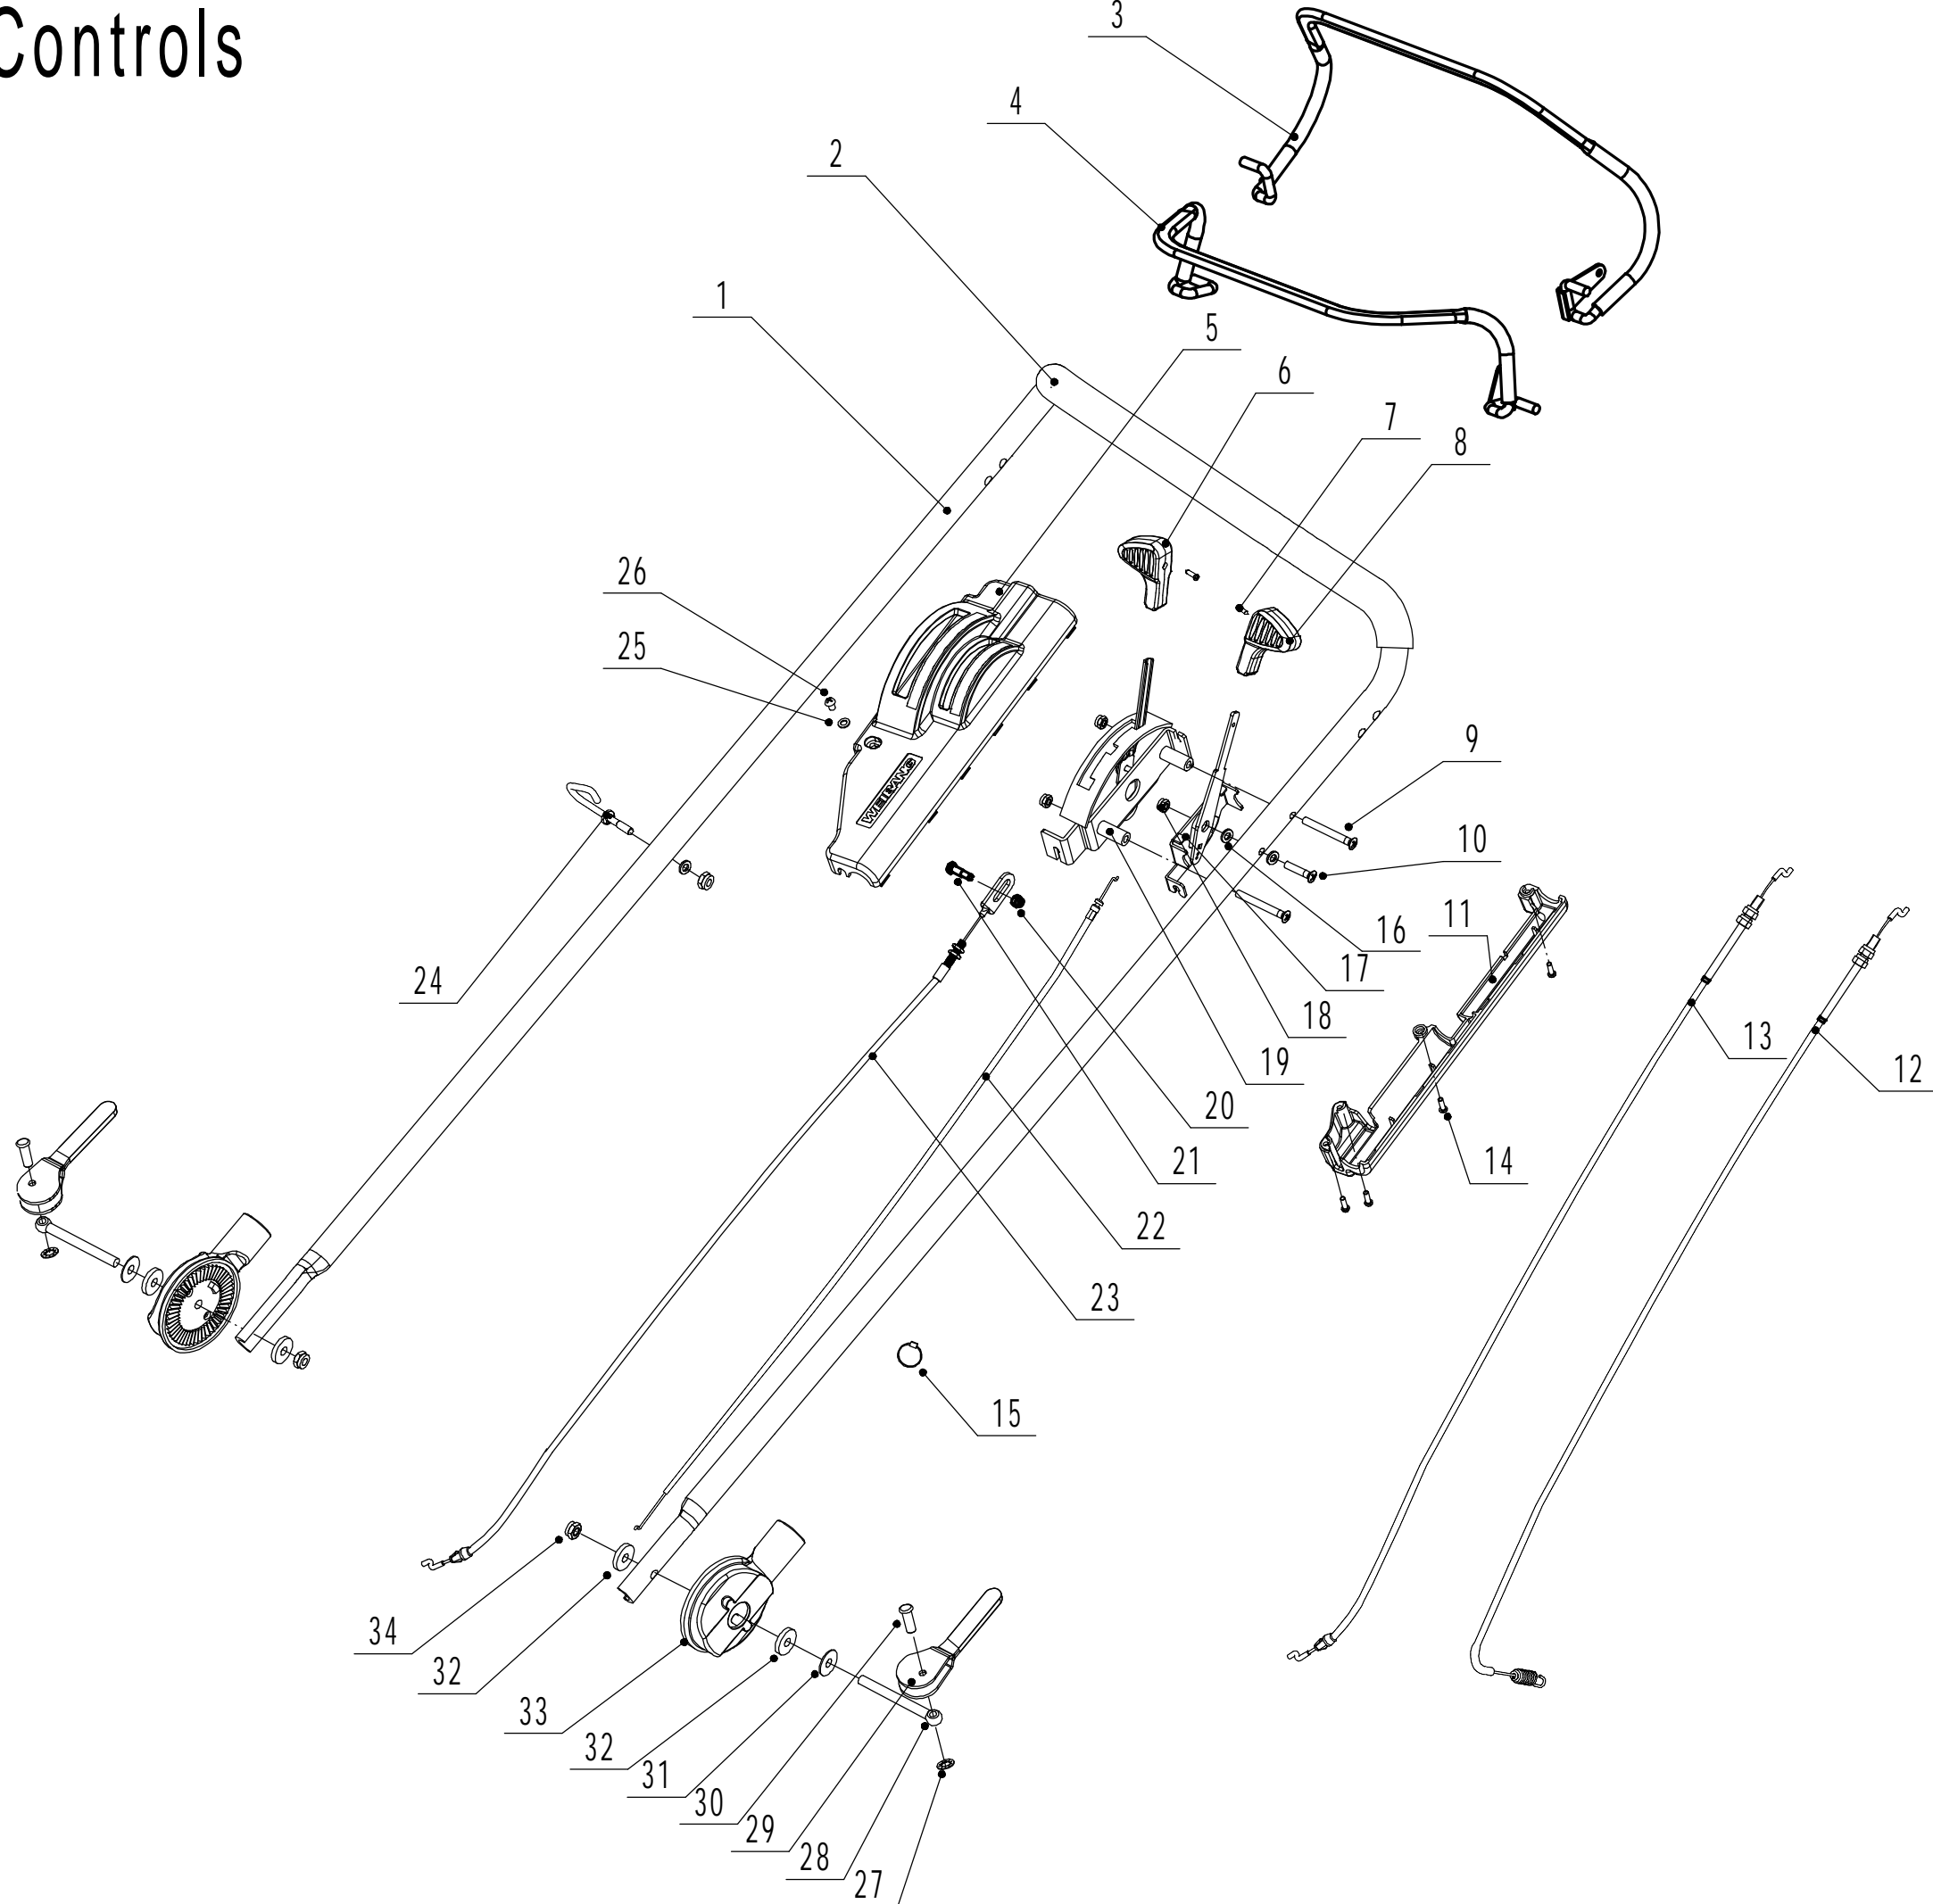

Handle And Controls

Order	Part number	Name_English	Quantity
1	GM53C01000001B/49	Handle	1
2	GM56E010000080	Handle Sheath	1
3	5320511030S/40	Clutch Lever	1
4	5320503020S/40	OPC Lever	1
5	5020501030S	Control Box Upper Cover	1
6	5380508010	Speed Control Grip	1
7	0106003013	Screw - ST2.9x13	2
8	5380510010/80	Throttle Control Grip	1
9	0108006060	Screw - M6x60	2
10	0108006050	Screw - M6x50	1
11	5020501040S	Control Box Lower Cover	1
12	LH180-1150-P	Clutch Cable	1
13	BS120-1280	OPC Cable	1
14	0113040018	Screw	4
15	ZD3/190	Cable Ties - 3x190	1
16	0301006000	Washer - M6	8
17	5380512010	Throttle Control Bracket	1
18	0202006000	Lock Nut - M6	3
19	5360505010K	Speed Control Bracket	1
20	0202005000	Lock Nut - M5	1
21	5360506011	Speed Control Cable Bolt	1
22	YM95-1110-B	Throttle Cable	1
23	TX149-1000-P	Speed Control Cable	1
24	4510511010/01	Hook - Starter Rope	1
25	0301005000	Washer - M5	1
26	0104005008	Screw - M5x8	1
27	4510114030	Fix Cap	2
28	GM48S000000100/02	Connecting Bolt	2
29	GM56A100400000	Lock Lever	2
30	0801008022	Axis Pin - 8x22	2
31	GM56A100000040/04	Spacer	2
32	GM56A100000050/01	Spacer	4
33	GM48S030200000	Tooth Disc Kit	2
34	0201008000DD	Lock Nut - M8	2