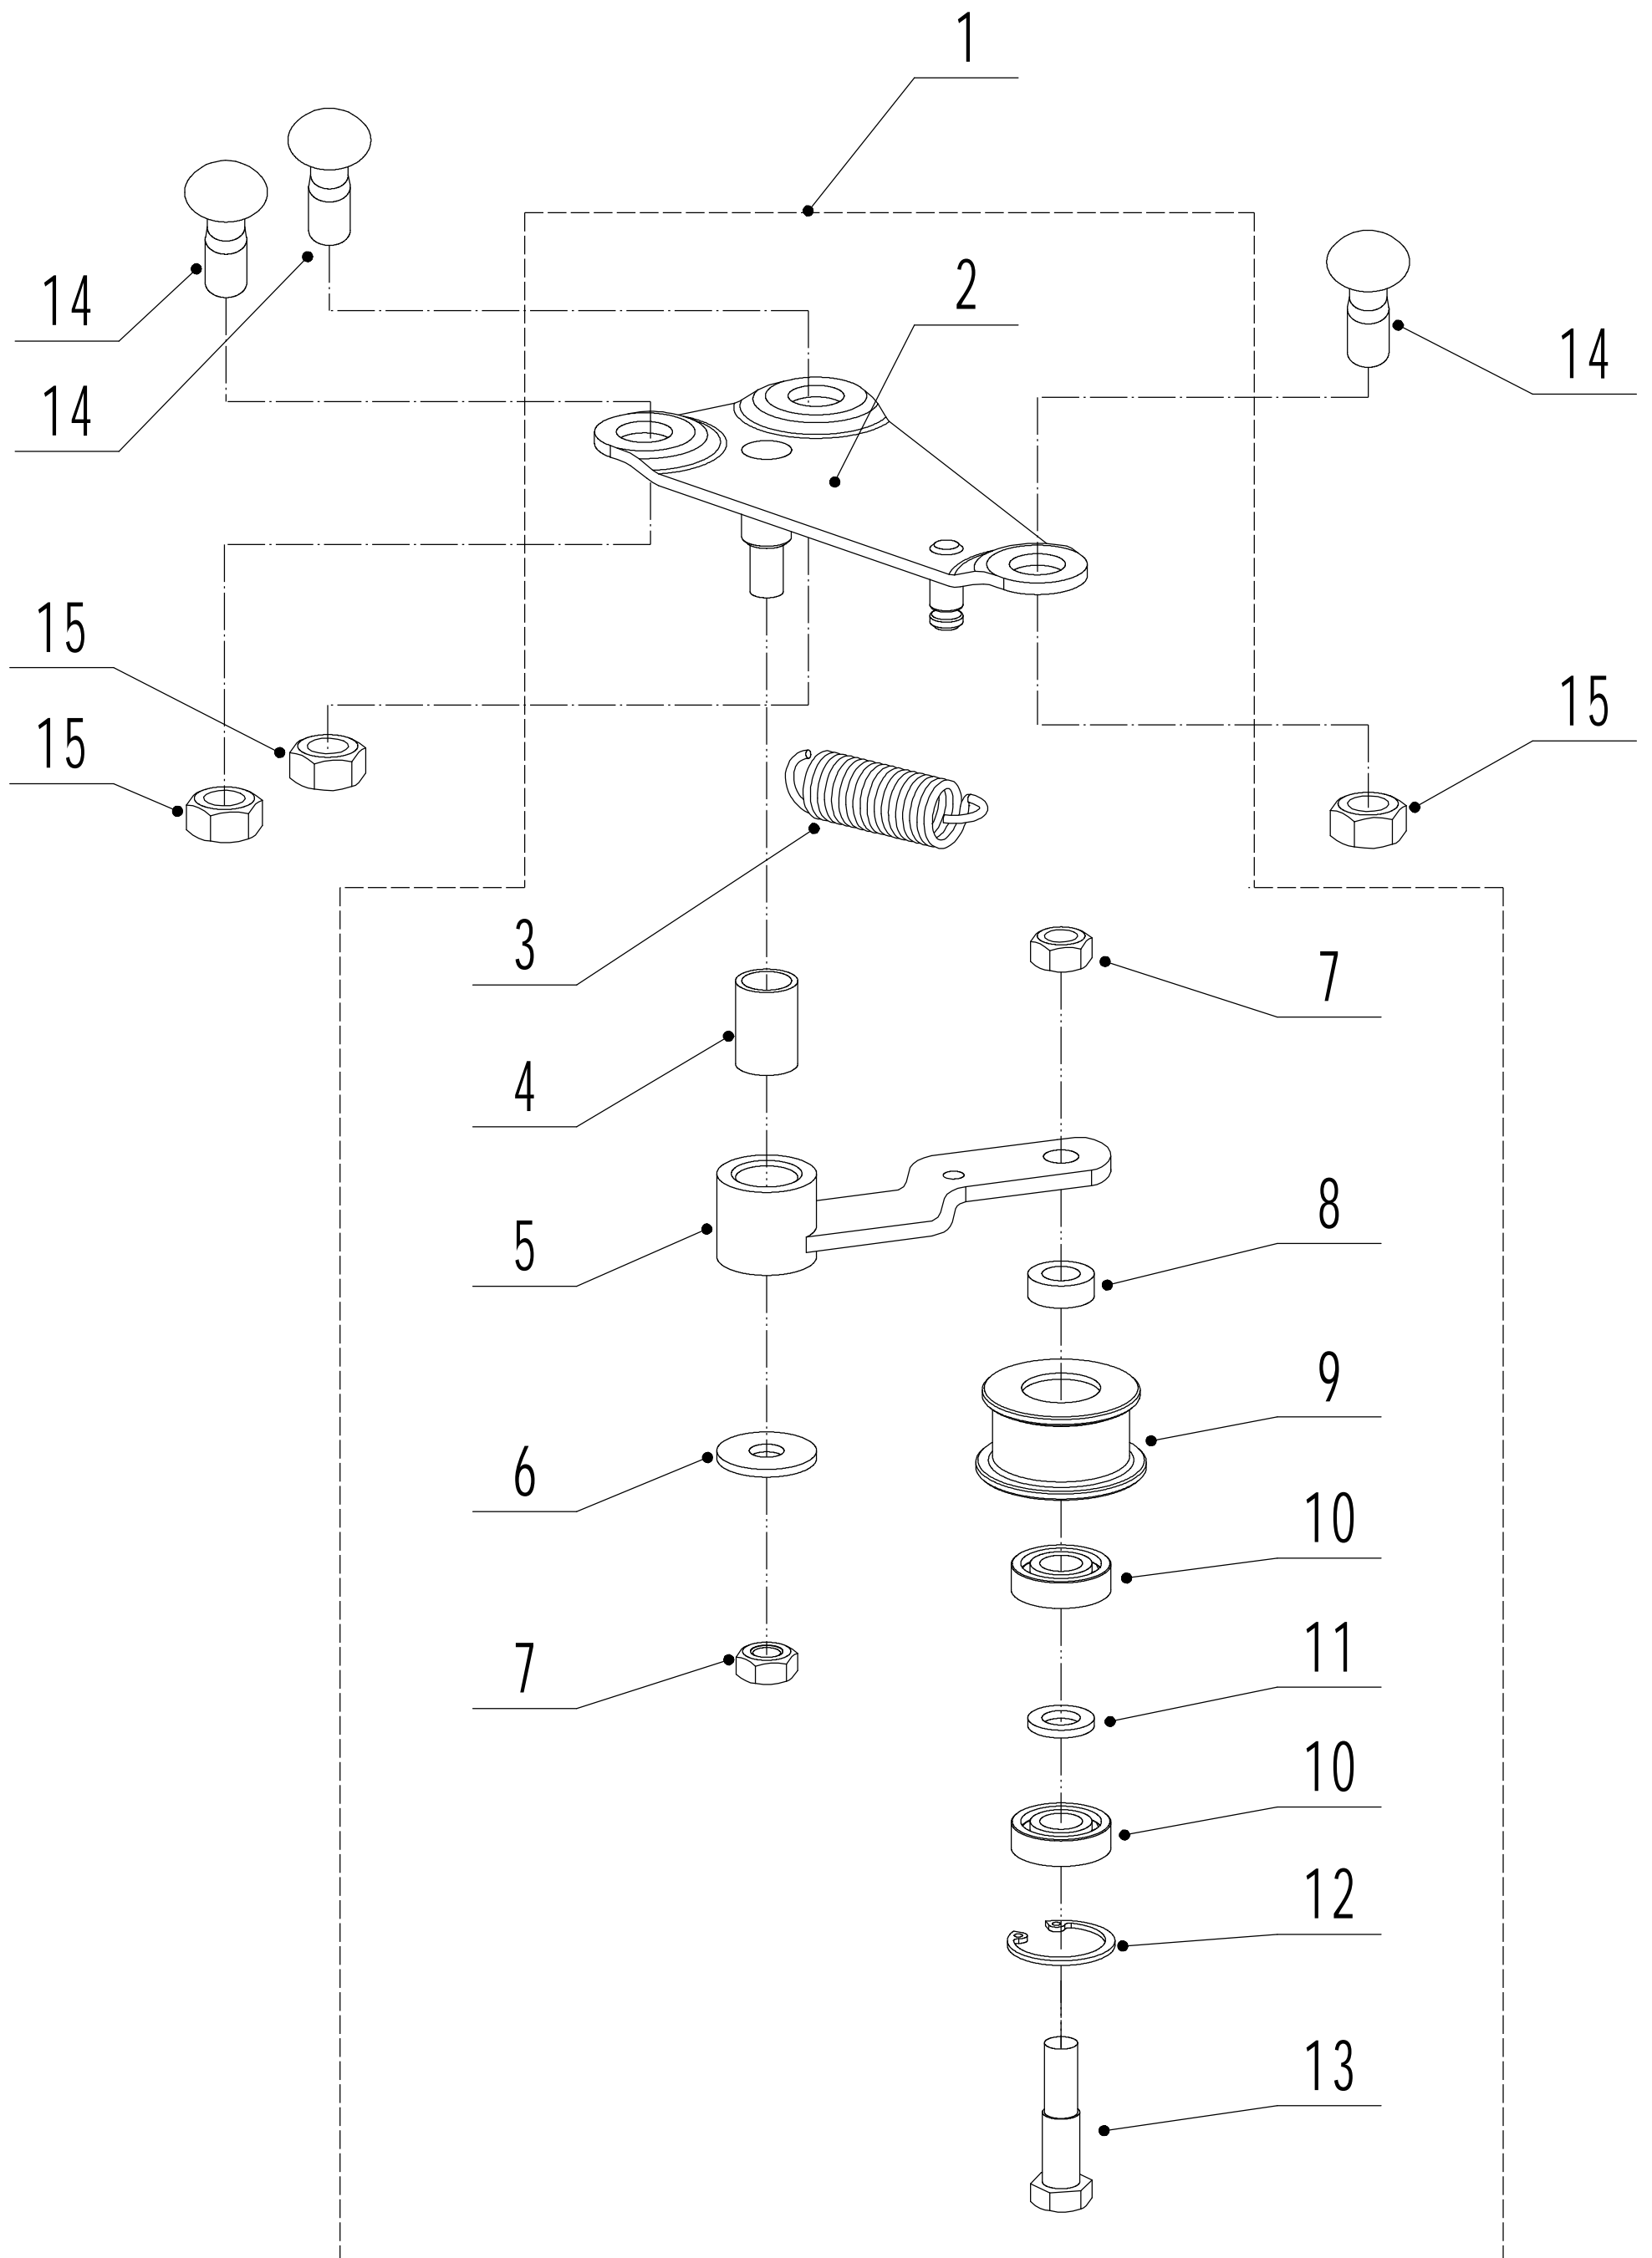

Variable Speed Pulley

Order	Part number	Name_English	Quantity
1	Y095361	Tensional Device Assembly	1
2	5360129010C/02	Tensional Arm Bracket	1
3	5360134010C	Tensional Spring	1
4	4820112010	Nylon Bush	1
5	5360133010C/02	Tensional Arm Weldment	1
6	0302008000	Washer - M8	1
7	0202008000	Lock Nut - M8	2
8	5340129010/02	Tensional Pulley Spacer	1
9	5340128010	Tensional Pulley	1
10	609/2RS	Bearing	2
11	5340130010/02	spacer2	1
12	1001024000	Check Ring For Hole	1
13	5340131010/02	Bolt	1
14	0107010025	Bolt - M10x25	3
15	0202010000	Lock Nut - M10	3