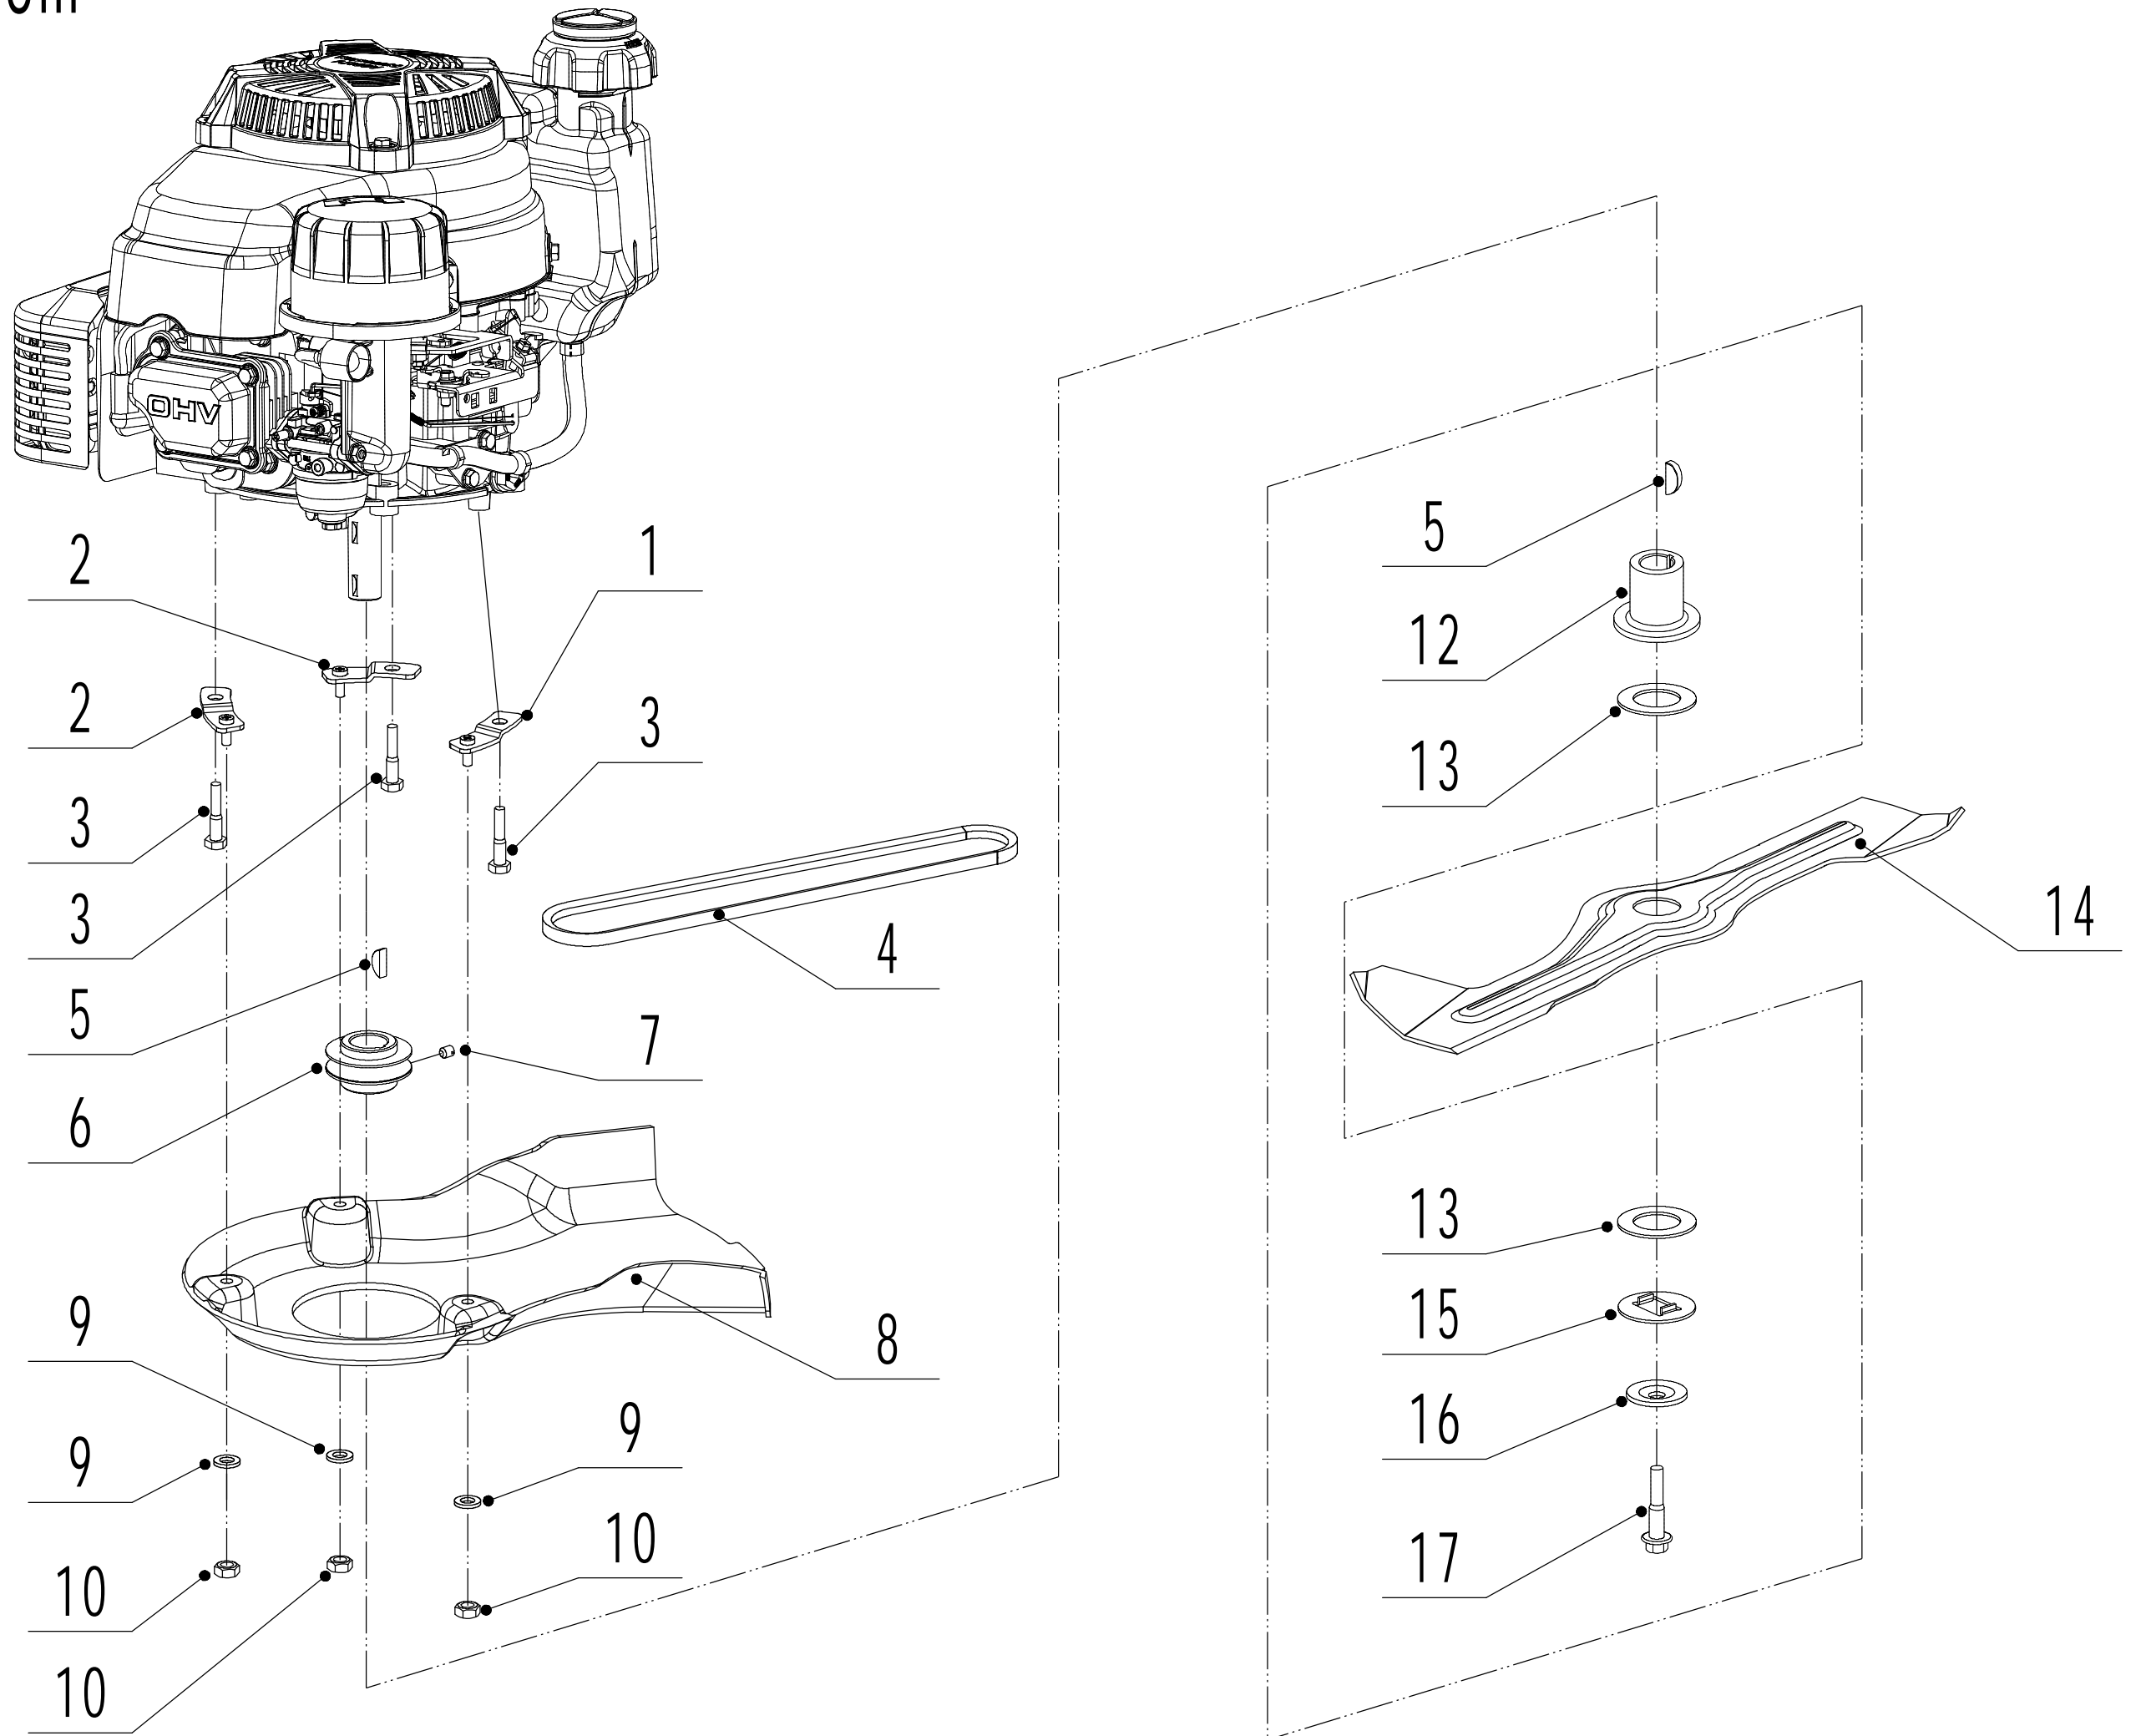

WB 536 SKVPRO 2018

Main Body

Order	Part number	Name_English	Quantity
1	5360101010J/49	Chassis	1
2	0107006014	Bolt - M6x14	2
3	5020118010/02	Side Discharge Cover Bracket	1
4	5020120010/02	Side Discharge Cover Spring	1
5	5020119010	Side Discharge Cover Pivot	1
6	5360119012	Side Discharge Cover Kit	1
7	5360120010J	Side Discharge Deflector	1
8	0104006016	Screw - M6x16	3
9	5360123010/01	Graduator	1
10	0301006000	Plain Washer - M6	3
11	0202006000	Lock Nut - M6	9
12	0102008016	Bolt - M8x16	4
13	0104005012	Screw - M5x12	4
14	AVSA000000040/22	Tooth Disc	2
15	5360125010K/40	Right Handle Bracket	1
16	0202005000	Lock Nut - M5	4
17	0202008000	Lock Nut - M8	4
18	5360122010C	Rubber Ring	2
19	0102006012	Bolt - M6x12	10
20	5360124030/49	Connector	1
21	5360115010	Mulching Plug	1
22	5360117010/02	Rod - Grass Bag Flap	1
23	5360118010	Spring - Grass Bag Flap	1
24	5360116010	Grass Bag Flap	1
25	0106004009	Screw - ST4.2x9.5	2
26	5360105010D/49	Baffle	1
27	5360124010K/40	Left Handle Bracket	1
28	5360127010	Trailing Flap	1
29	5360126010/02	Pivot - Trailing Flap	1
30	5320114020/01	Upper Bearing Bracket	2
31	5320333010	Spring Clip	2
32	0301010000	Plain Washer - M10	2
33	5360308010/40	Connector Rod	1
34	5320332010/01	Connecting Rod Spring	1
35	4560109012	Spring Bracket	1
36	0204006000	Lock Nut - M6	2

Blade System

Order	Part number	Name_English	Quantity
1	5360111010/02	Engine Washer 1	1
2	5360112010/02	Engine Washer 2	2
3	5320115010	ST Screw - 3/8x16x25	4
4	5320119011	V Belt - V10x805 (40°)	1
5	4510401010	Key	2
6	5020402070/02	Engine Pulley	1
7	0105006006	Locking Screw - M6x6	1
8	5360113010	Belt Shield	1
9	0302006000	Big Flat Washer - M6	3
10	0202006000	Lock Nut - M6	3
12	5320404020/02	Adaptor	1
13	5310402010	Friction Disc	2
14	5310403010A/22	Blade	1
15	5310404010/02	Locking Disc	1
16	5310406010/04	Dish Washer	1
17	5320405010	Central Bolt - 3/8x24x51	1