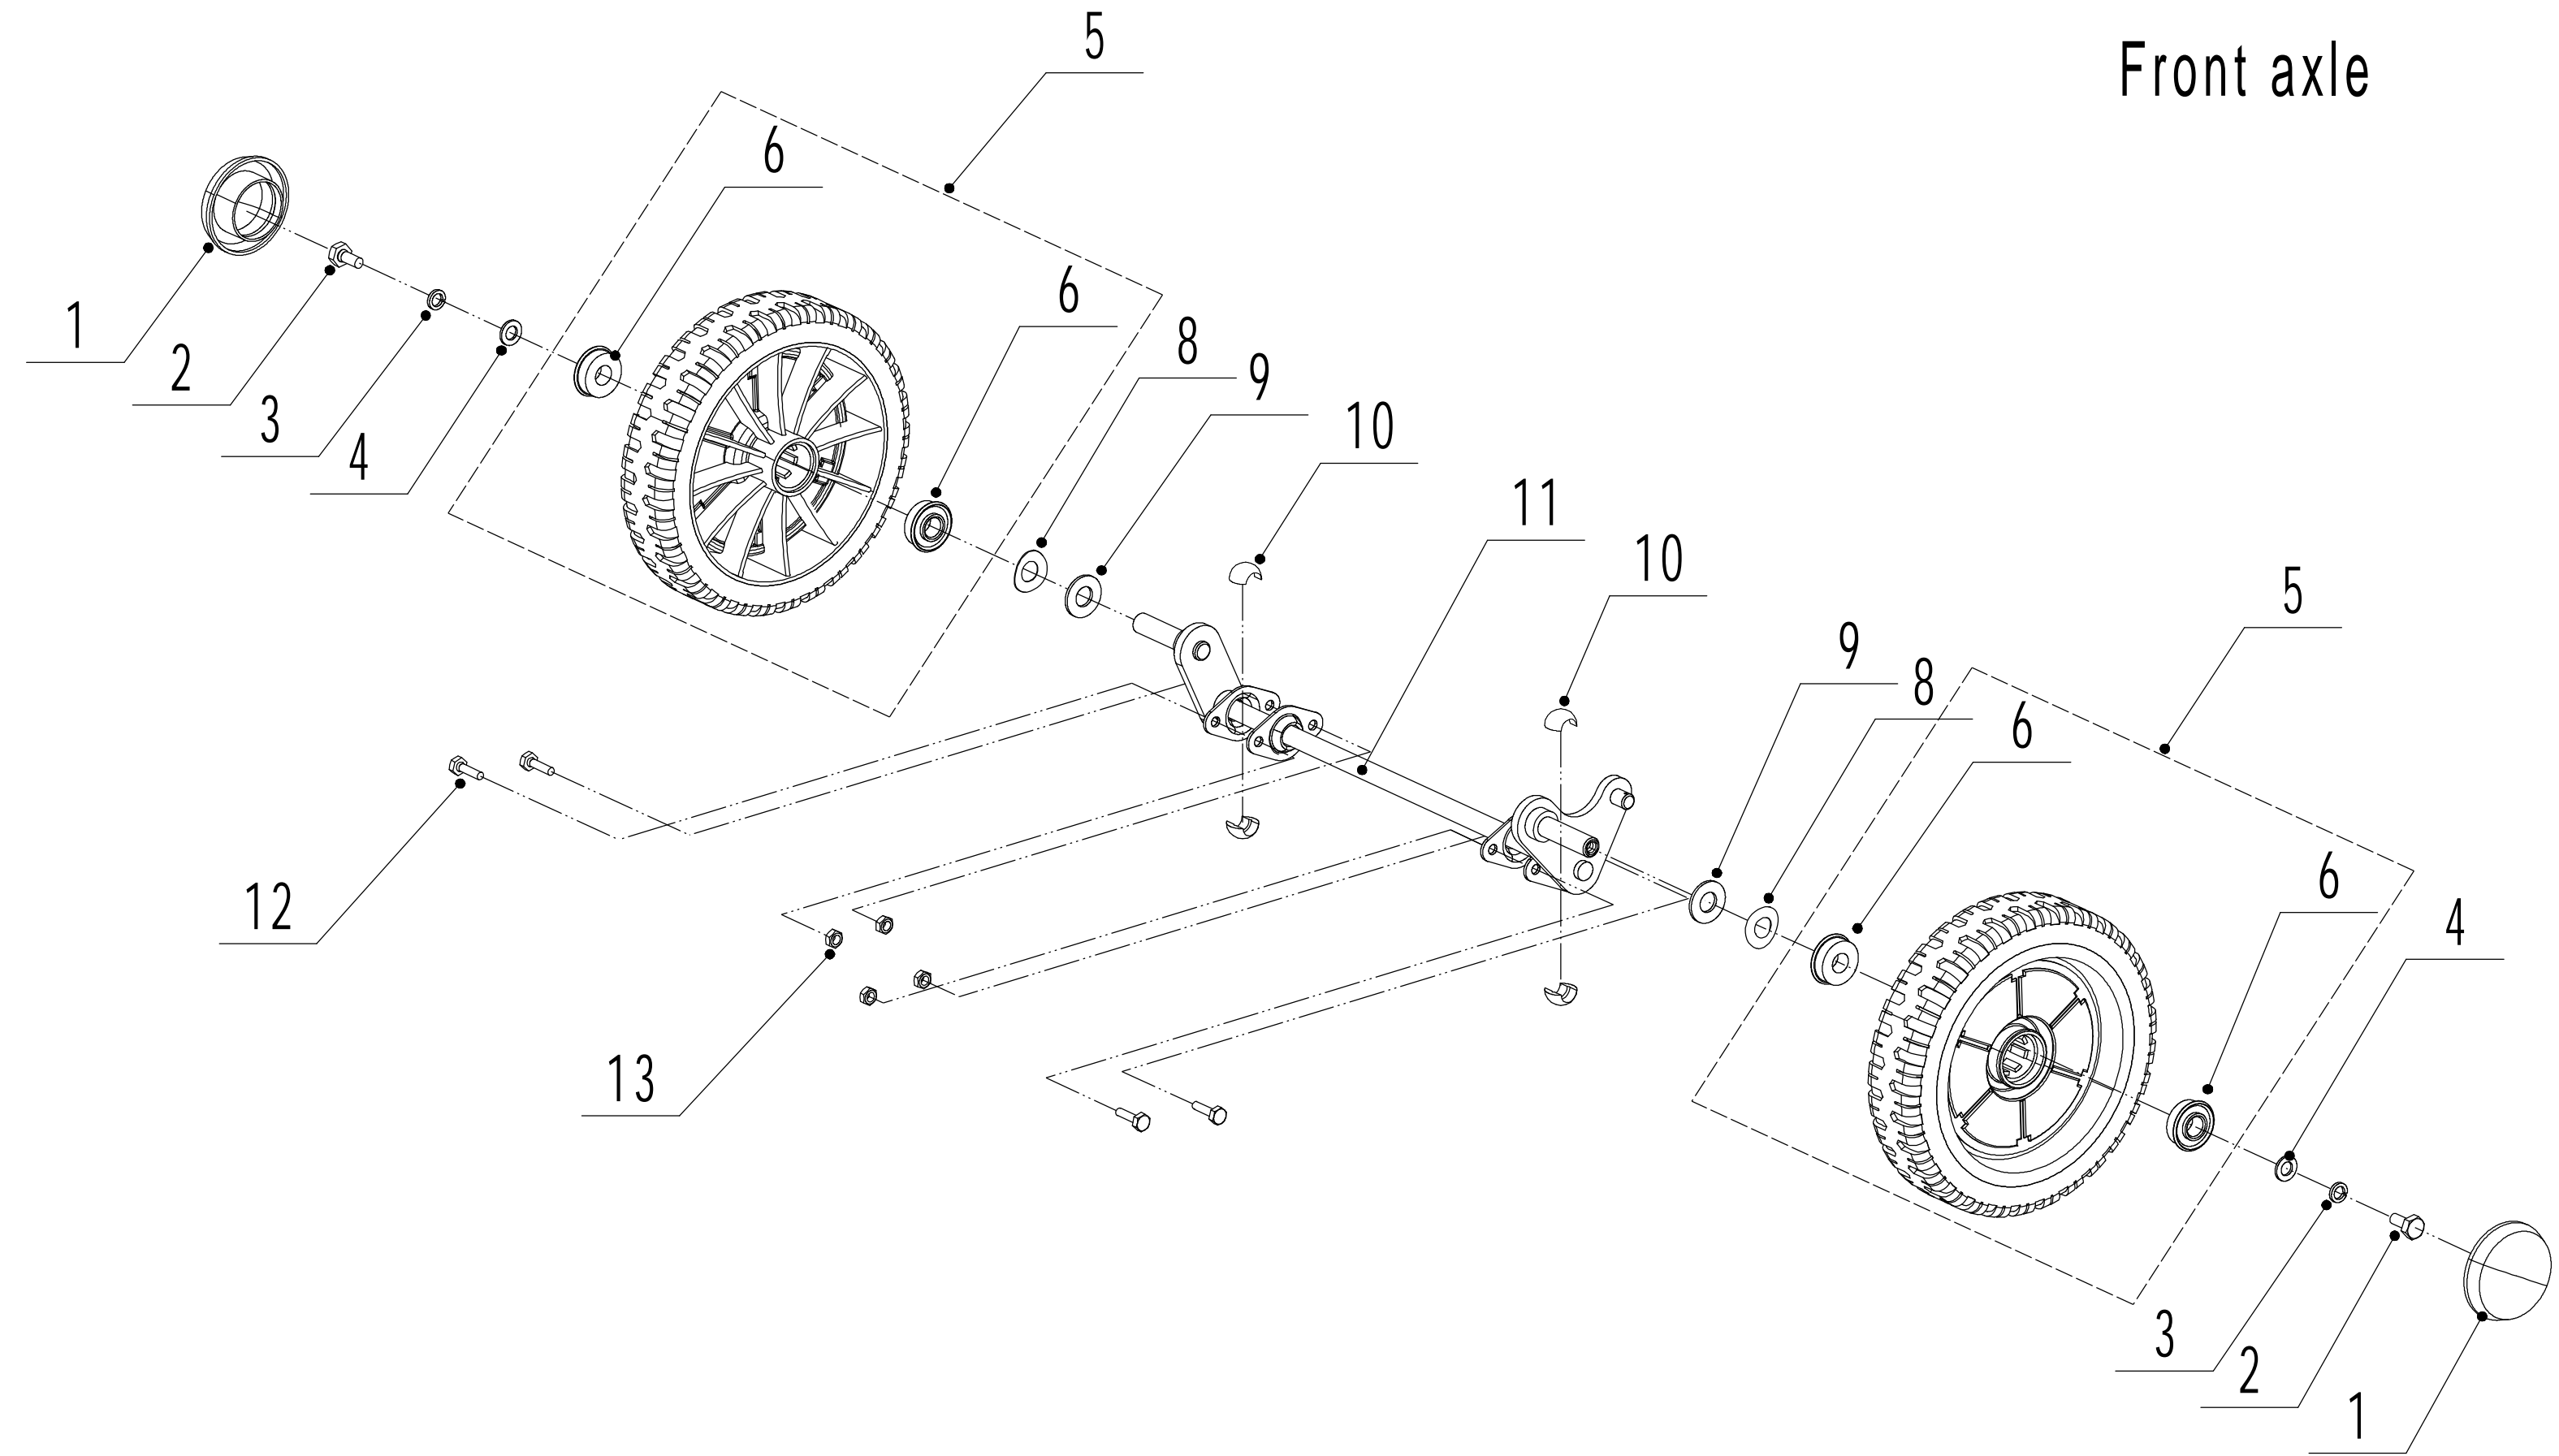

Front axle

Order	Part number	Name_English	Quantity
1	5310214010	Wheel Cap	2
2	0101008015	Bolt - M8x15	2
3	0401008000	Spring Washer - M8	2
4	0301006000	Washer - M6	2
5	5340206010	Wheel - 8"	2
6	5310213010	WEIBANG Bearing	4
8	5310211010/02	Spacer	2
9	5310210010/02	Plain Washer	2
10	5310209010	Spherical Bearing	4
11	5360201010/01	Front Axle Weldment	1
12	0102006016	Bolt - M6x16	4
13	0202006000	Lock Nut - M6	4