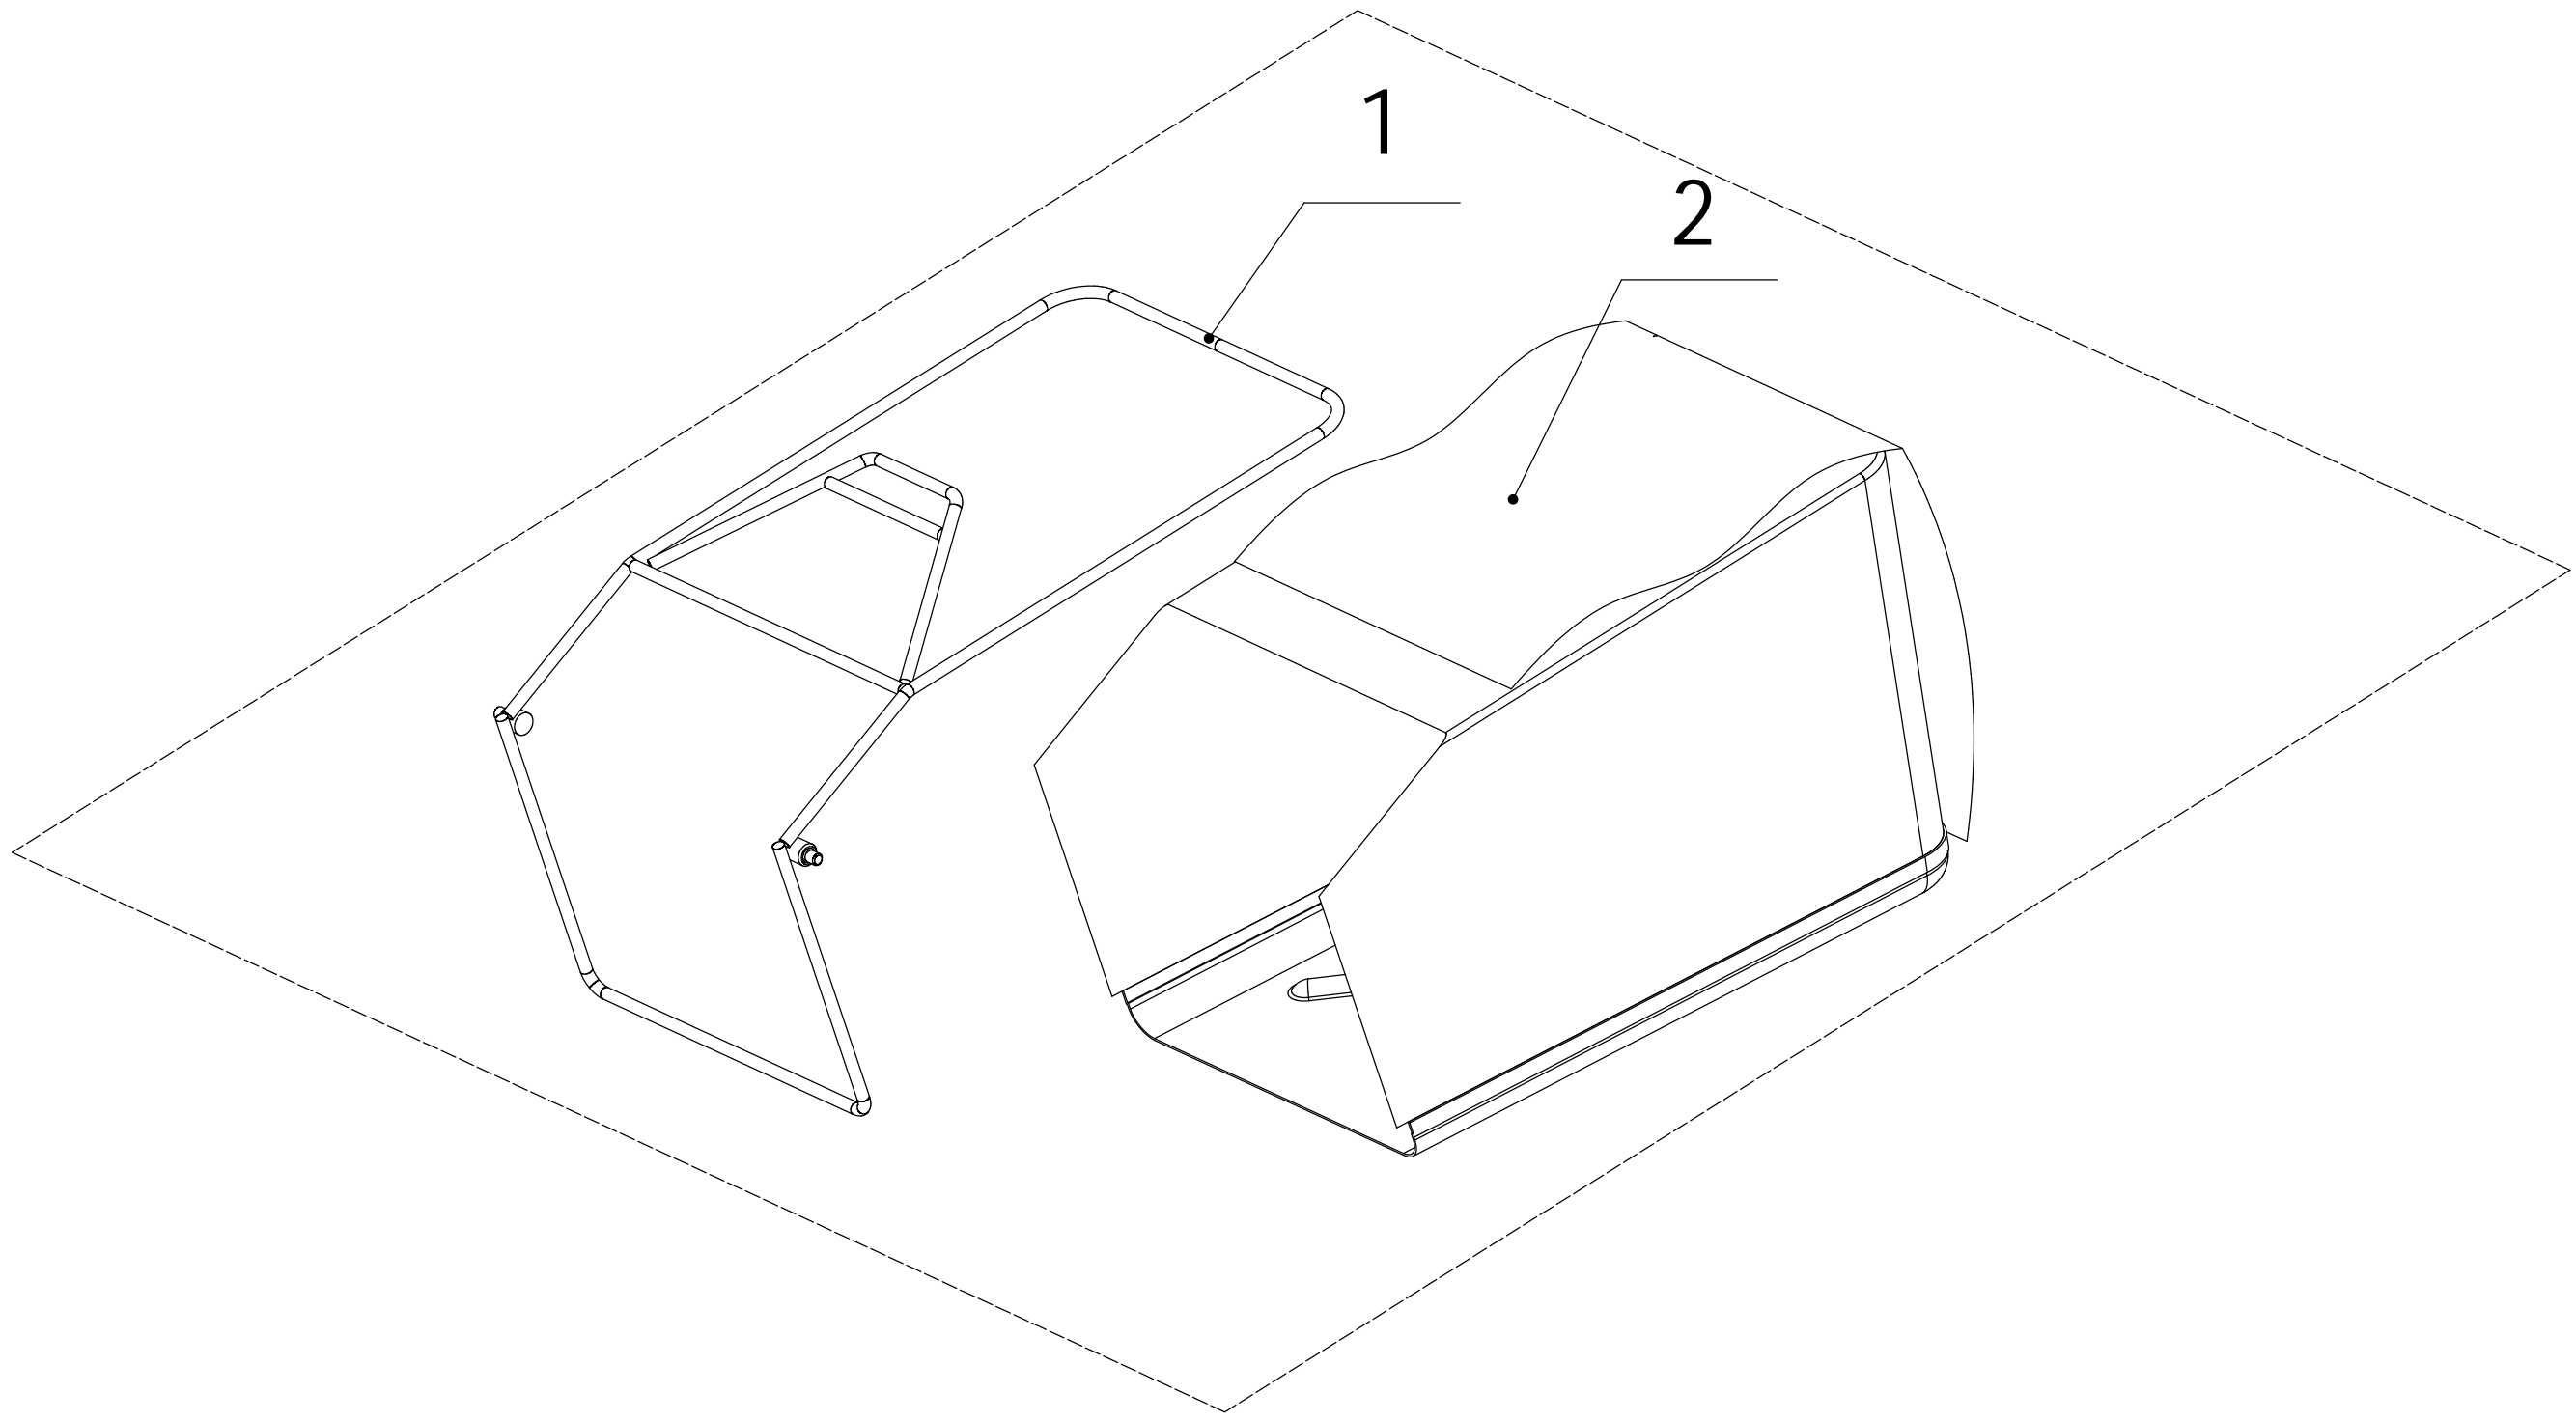

Grass Catcher

Order	Part number	Name_English	Quantity
1	5360602010T/22	Grass Bag Frame	1
2	5360603010T/84	Grass Bag	1