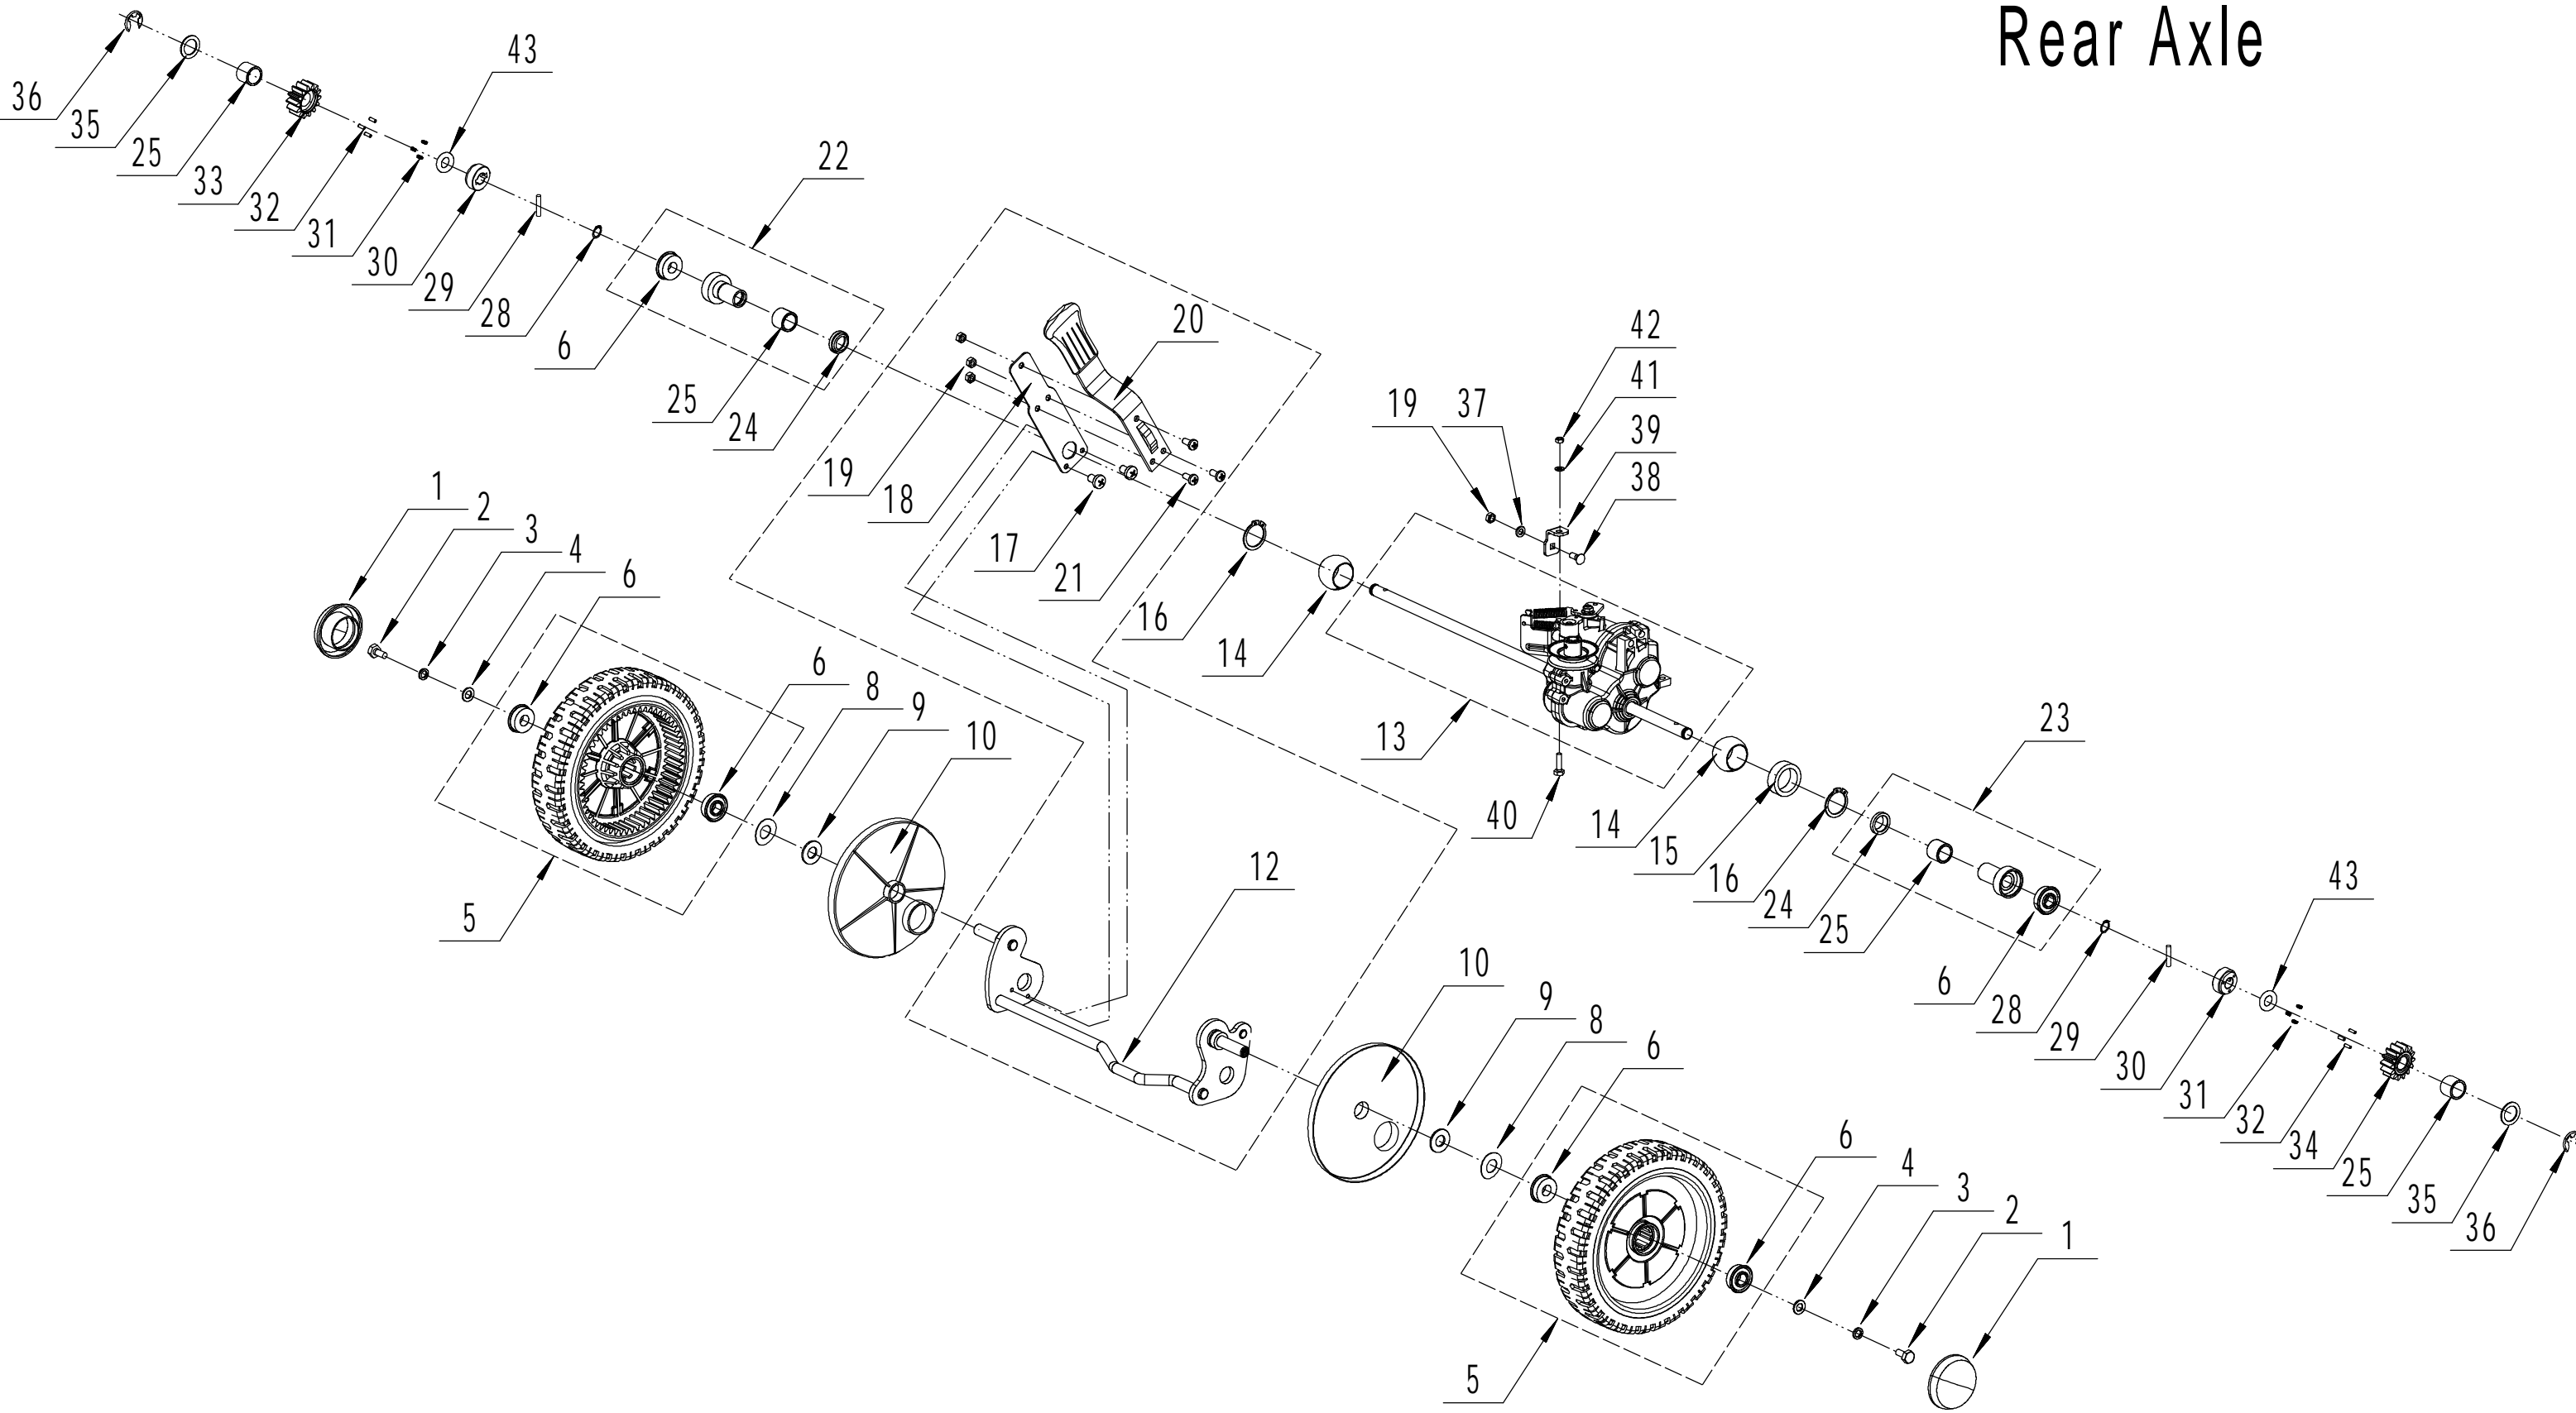

Rear Axle

Order	Part number	Name_English	Quantity
1	5310214010	Wheel Cap	2
2	0101008015	Bolt - M8x15	2
3	0401008000	Spring Washer	8
4	0301006000	Plain Washer - M6	8
5	5340309010	Rear Wheel - 9"	2
6	5310213010	Bearing	6
8	5310211010/02	Spacer	2
9	5310210010/02	Washer	2
10	5340310010	Anti-dust Shield	2
12	5360301010/01	Rear Axle Weldment	1
13	Y20536P0	Professional Rear Transmission Assembly	1
14	5320328010	Nylon Spherical Surface Bearing	2
15	4520313010/02	Rear Transmission Partition	1
16	1001020000	Circlip - M20	2
17	0104005008	Screw - M5x8	2
18	5360311010/22	Spring Of Adjustment Lever	1
19	0202006000	Lock Nut - M6	4
20	5360310010/80	Adjustment Lever	1
21	0104006014	Screw - M6x14	3
22	Y065321	Right Bearing Sheath Assembly	1
23	Y065320	Left Bearing Sheath Assembly	1
24	5320327010	Dust Sealing Ring	2
25	5320326010P	Bearing	4
28	1001012000	Circlip - M12	2
29	HQ000100060	Pin For Ratchet	2
30	HQ000100050	Ratchet	2
31	HQ000100040	Spring	6
32	HQ000100030	Pin	6
33	HQ000100020	Drive Pinion - R/H	1
34	HQ000100010	Drive Pinion - L/H	1
35	5020311010/04	Anti-friction Washer	2
36	1301009000	E-Clip - M9	2
37	0301006000	Plain Washer - M6	1
38	0107006014	Bolt - M6x14	1
39	5360307010C/02	Tranmission Fixed Bracket	1
40	101005020	Bolt - M5x20	1
41	301005000	Flat Washer - M5	1
42	0202005000	Lock Nut - M5	1
43	1401025015	O-Ring	2