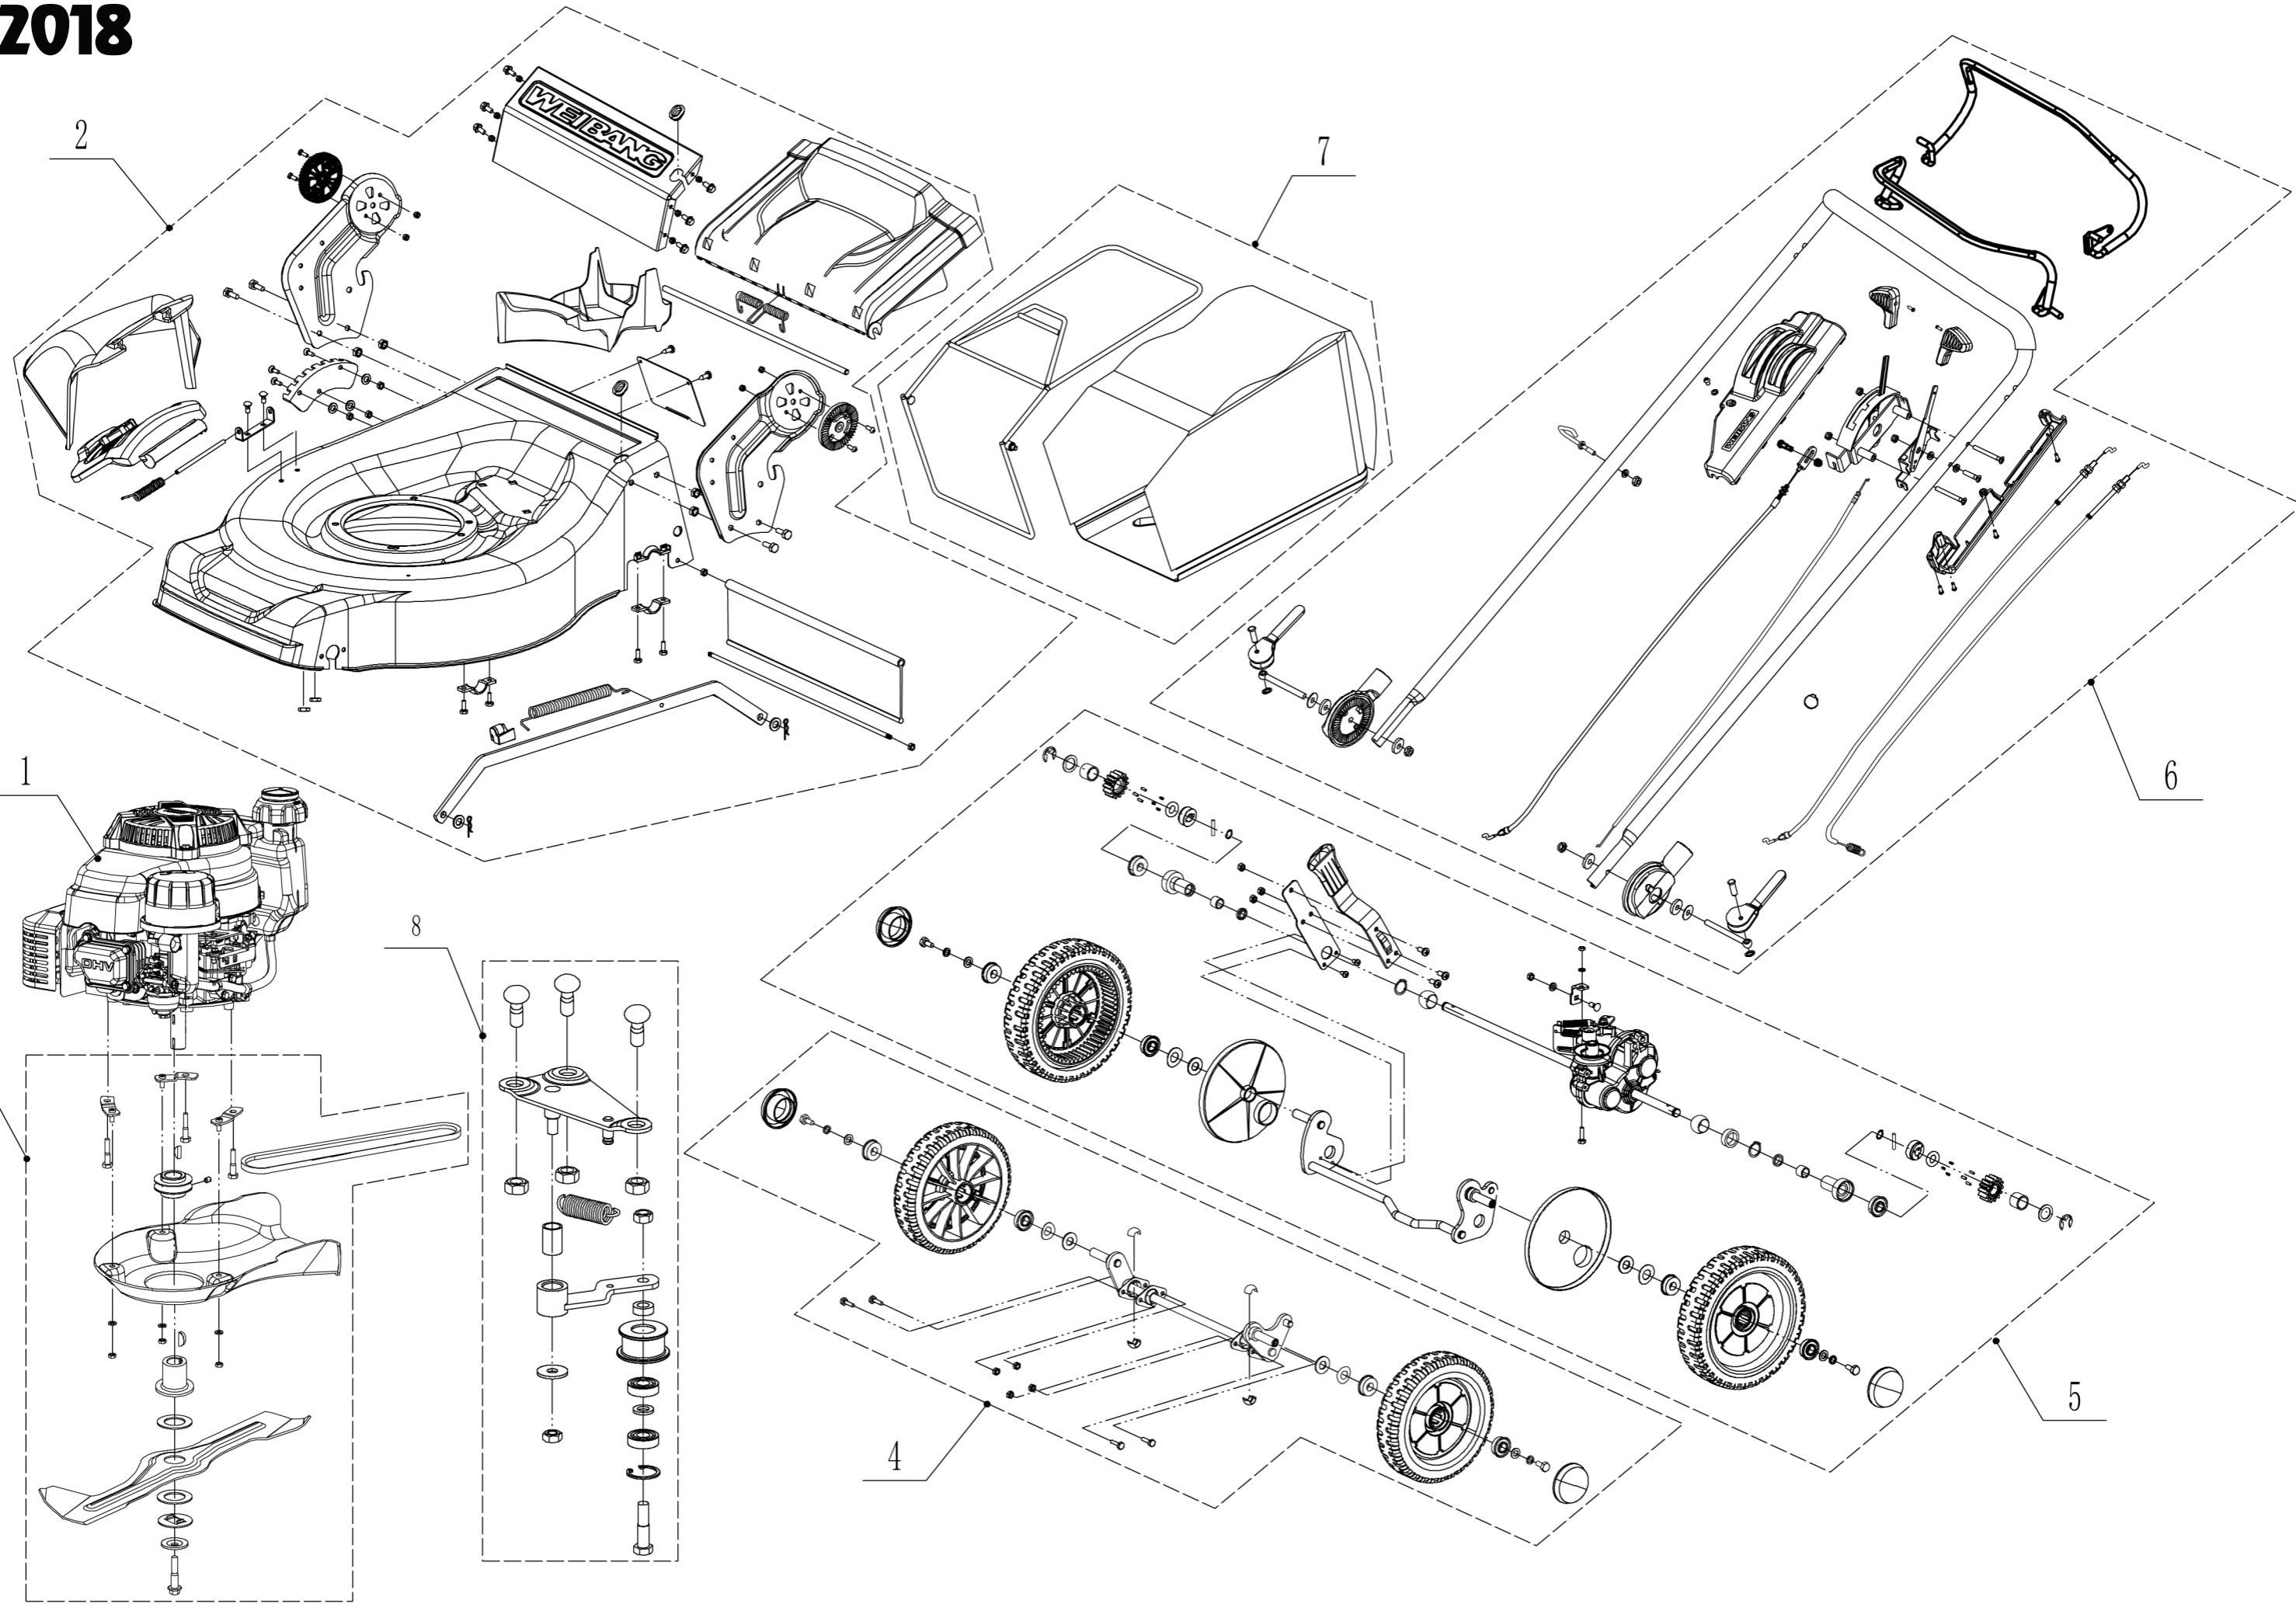

WB 536 SKVPRO 2018

Main Body

Order	Part number	Name_English	Quantity
1	5360101010J/49	Chassis	1
2	0107006014	Bolt - M6x14	2
3	5020118010/02	Side Discharge Cover Bracket	1
4	5020120010/02	Side Discharge Cover Spring	1
5	5020119010	Side Discharge Cover Pivot	1
6	5360119012	Side Discharge Cover Kit	1
7	5360120010J	Side Discharge Deflector	1
8	0104006016	Screw - M6x16	3
9	5360123010/01	Graduator	1
10	0301006000	Plain Washer - M6	3
11	0202006000	Lock Nut - M6	9
12	0102008016	Bolt - M8x16	4
13	0104005012	Screw - M5x12	4
14	AVSA000000040/22	Tooth Disc	2
15	5360125010K/40	Right Handle Bracket	1
16	0202005000	Lock Nut - M5	4
17	0202008000	Lock Nut - M8	4
18	5360122010C	Rubber Ring	2
19	0102006012	Bolt - M6x12	10
20	5360124030/49	Connector	1
21	5360115010	Mulching Plug	1
22	5360117010/02	Rod - Grass Bag Flap	1
23	5360118010	Spring - Grass Bag Flap	1
24	5360116010	Grass Bag Flap	1
25	0106004009	Screw - ST4.2x9.5	2
26	5360105010D/49	Baffle	1
27	5360124010K/40	Left Handle Bracket	1
28	5360127010	Trailing Flap	1
29	5360126010/02	Pivot - Trailing Flap	1
30	5320114020/01	Upper Bearing Bracket	2
31	5320333010	Spring Clip	2
32	0301010000	Plain Washer - M10	2
33	5360308010/40	Connector Rod	1
34	5320332010/01	Connecting Rod Spring	1
35	4560109012	Spring Bracket	1
36	0204006000	Lock Nut - M6	2

Blade System

Order	Part number	Name_English	Quantity
1	5360111010/02	Engine Washer 1	1
2	5360112010/02	Engine Washer 2	2
3	5320115010	ST Screw - 3/8x16x25	4
4	5320119011	V Belt - V10x805 (40°)	1
5	4510401010	Key	2
6	5020402070/02	Engine Pulley	1
7	0105006006	Locking Screw - M6x6	1
8	5360113010	Belt Shield	1
9	0302006000	Big Flat Washer - M6	3
10	0202006000	Lock Nut - M6	3
12	5320404020/02	Adaptor	1
13	5310402010	Friction Disc	2
14	5310403010A/22	Blade	1
15	5310404010/02	Locking Disc	1
16	5310406010/04	Dish Washer	1
17	5320405010	Central Bolt - 3/8x24x51	1