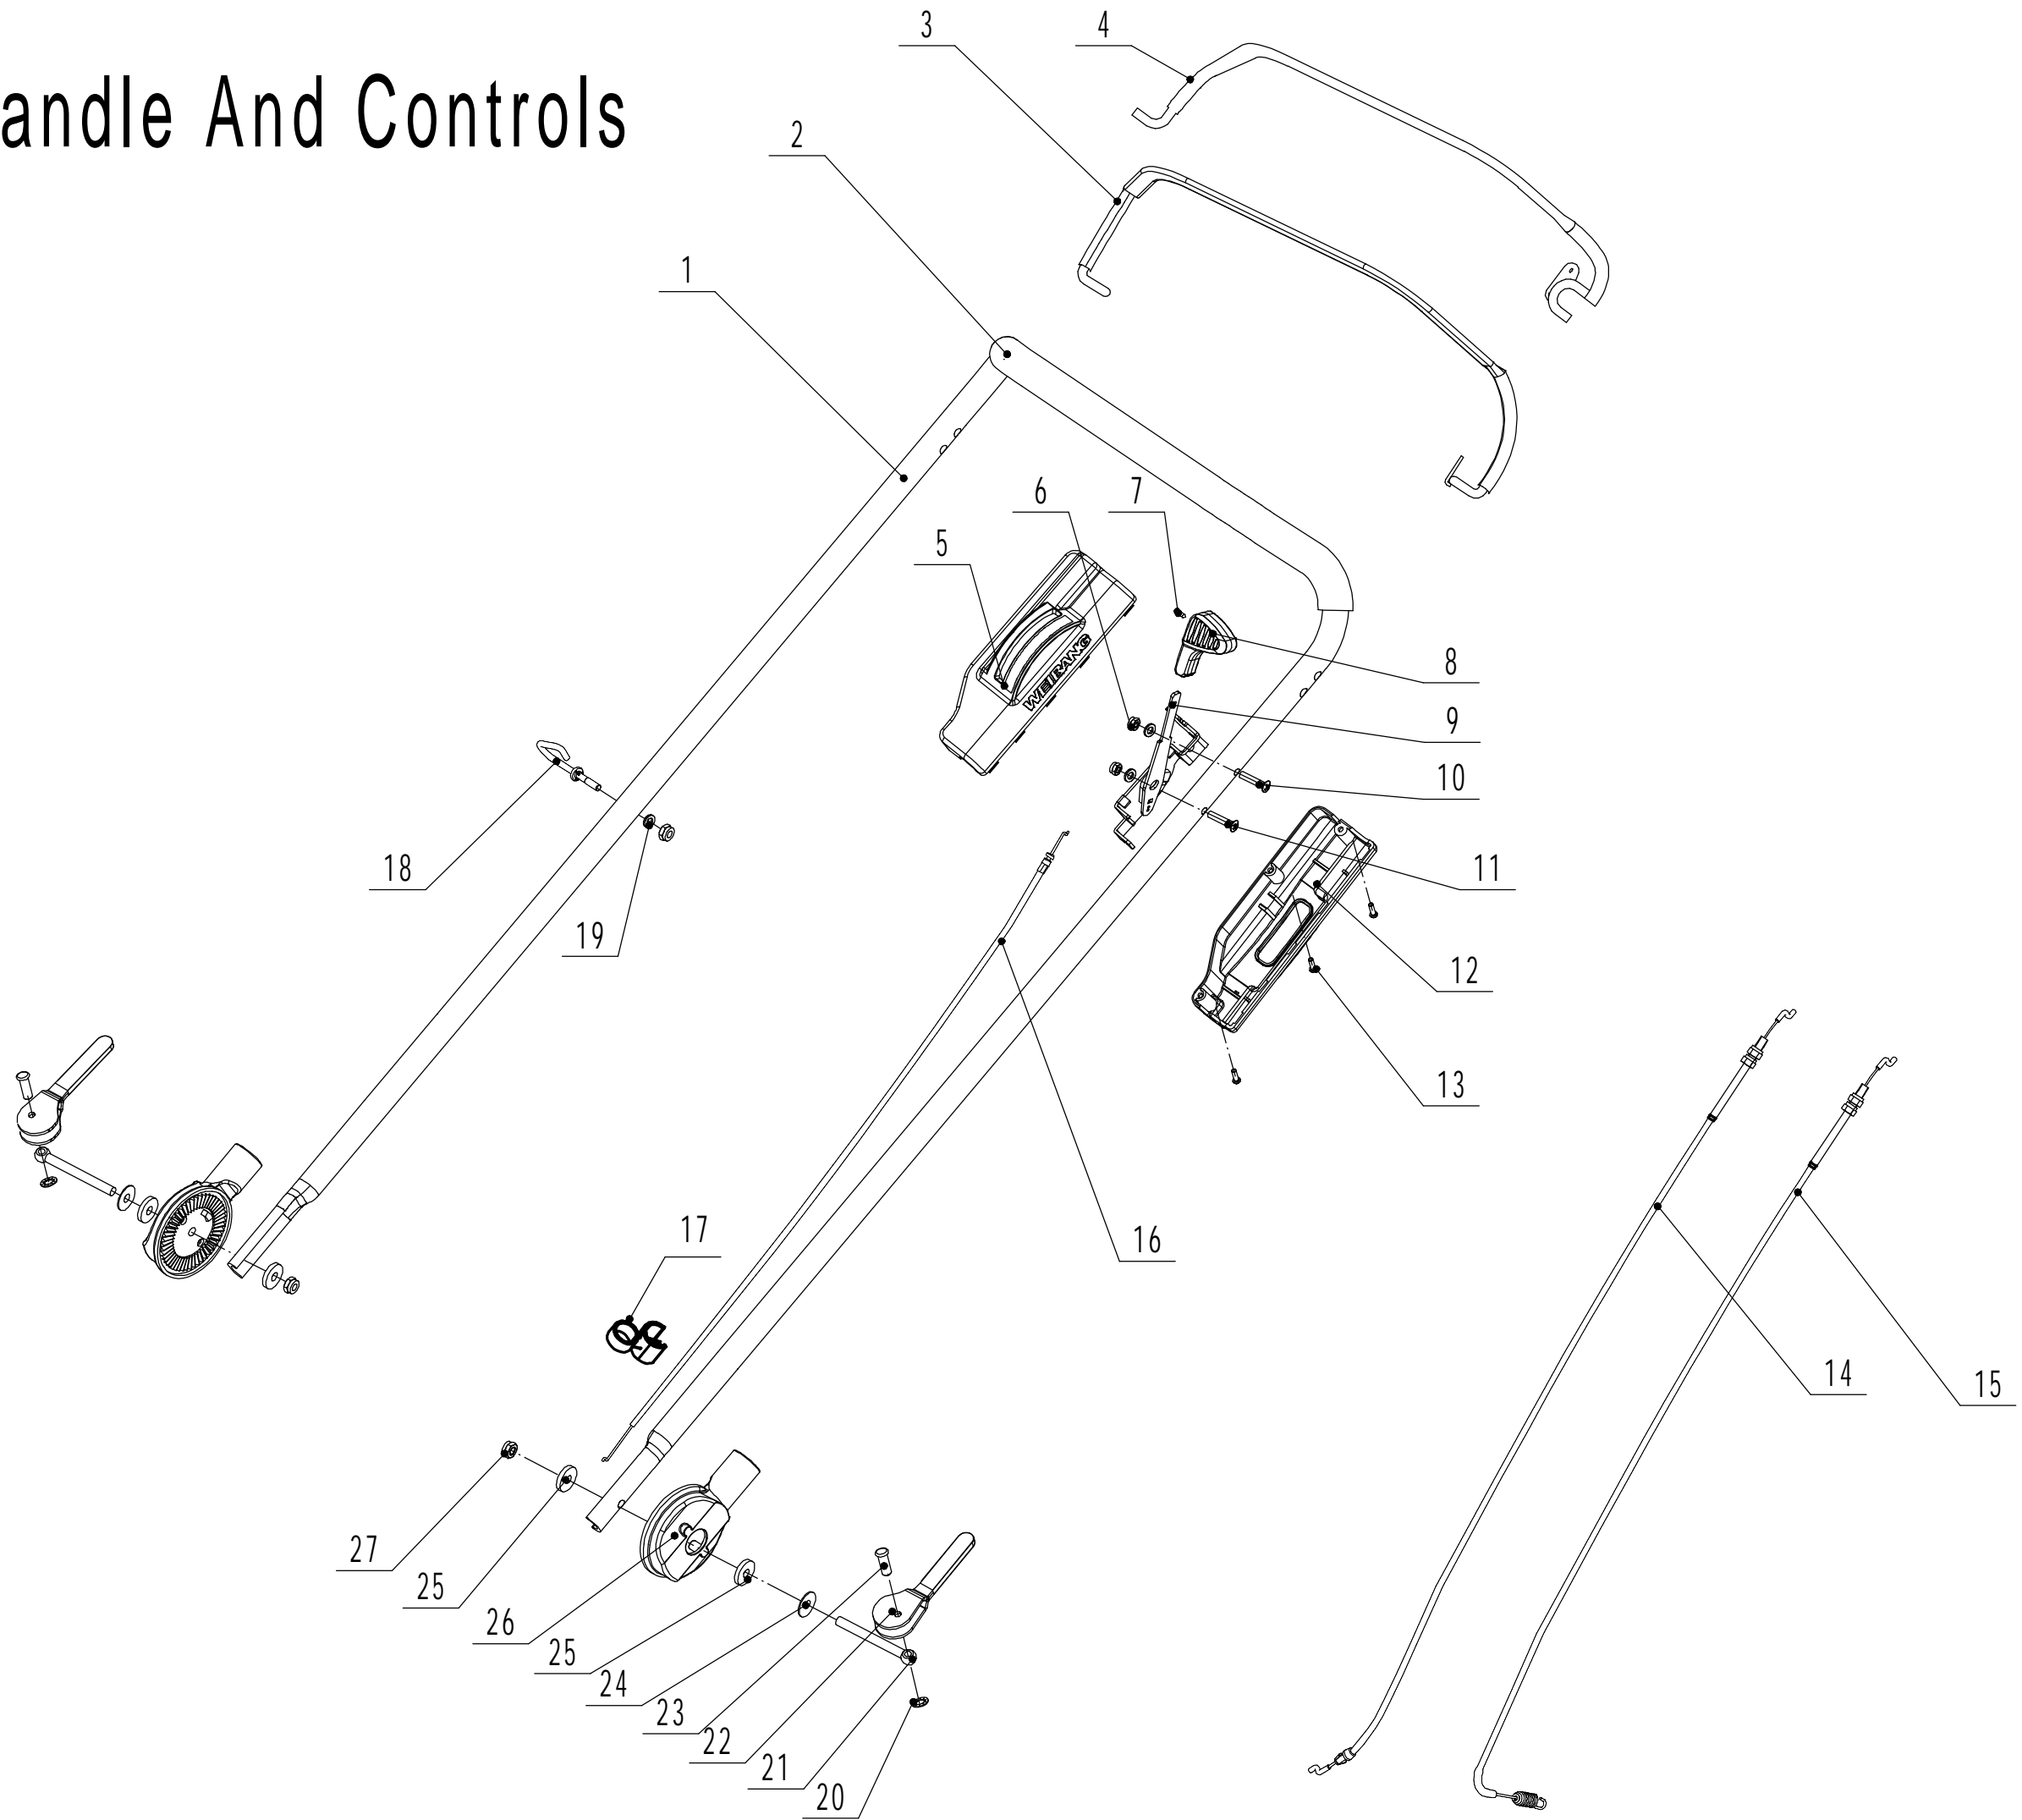

6 Handle And Controls

Part 6 - Grasscatcher Spare parts		
No.	ID Zboží	Název
1	5020501020S/49	Handle
2	GM56E010000081	Handle Sheath
3	5320511030S/40	Clutch Lever
4	5320503020S/40	OPC Lever
5	GM46E050000030	Throttle Control Box Upper Cover
6	0202006000	Lock Nut - M6
7	0106003013	Screw - ST2.9x13
8	5380510010	Throttle Control Grip
9	GM46B050100000	Frame - Throttle Control
10	0108006040	Screw - M6x40
11	0108006050	Screw - M6x50
12	GM46E050000040	Throttle Control Box Lower Cover
13	0113040018	Screw - ST4x18
14	BS120 -1140	OPC Cable
15	LH194-1225	Clutch Cable
16	YM72-970-A	Throttle Cable
17	4560116010	Nylon circlip
18	4510511010/01	Hook - Starter Rope
19	0301006000	Washer - M6
20	4510114030	Fix Cap
21	GM48S000000100	Connecting Bolt
22	GM56A100400000	Lock Lever
23	0801008025	Axis Pin - 8x25
24	GM56A100000040/04	Spacer
25	GM56A100000050/01	Spacer
26	GM48S030200000	Tooth Disc Kit
27	0203008000	Lock Nut-M8