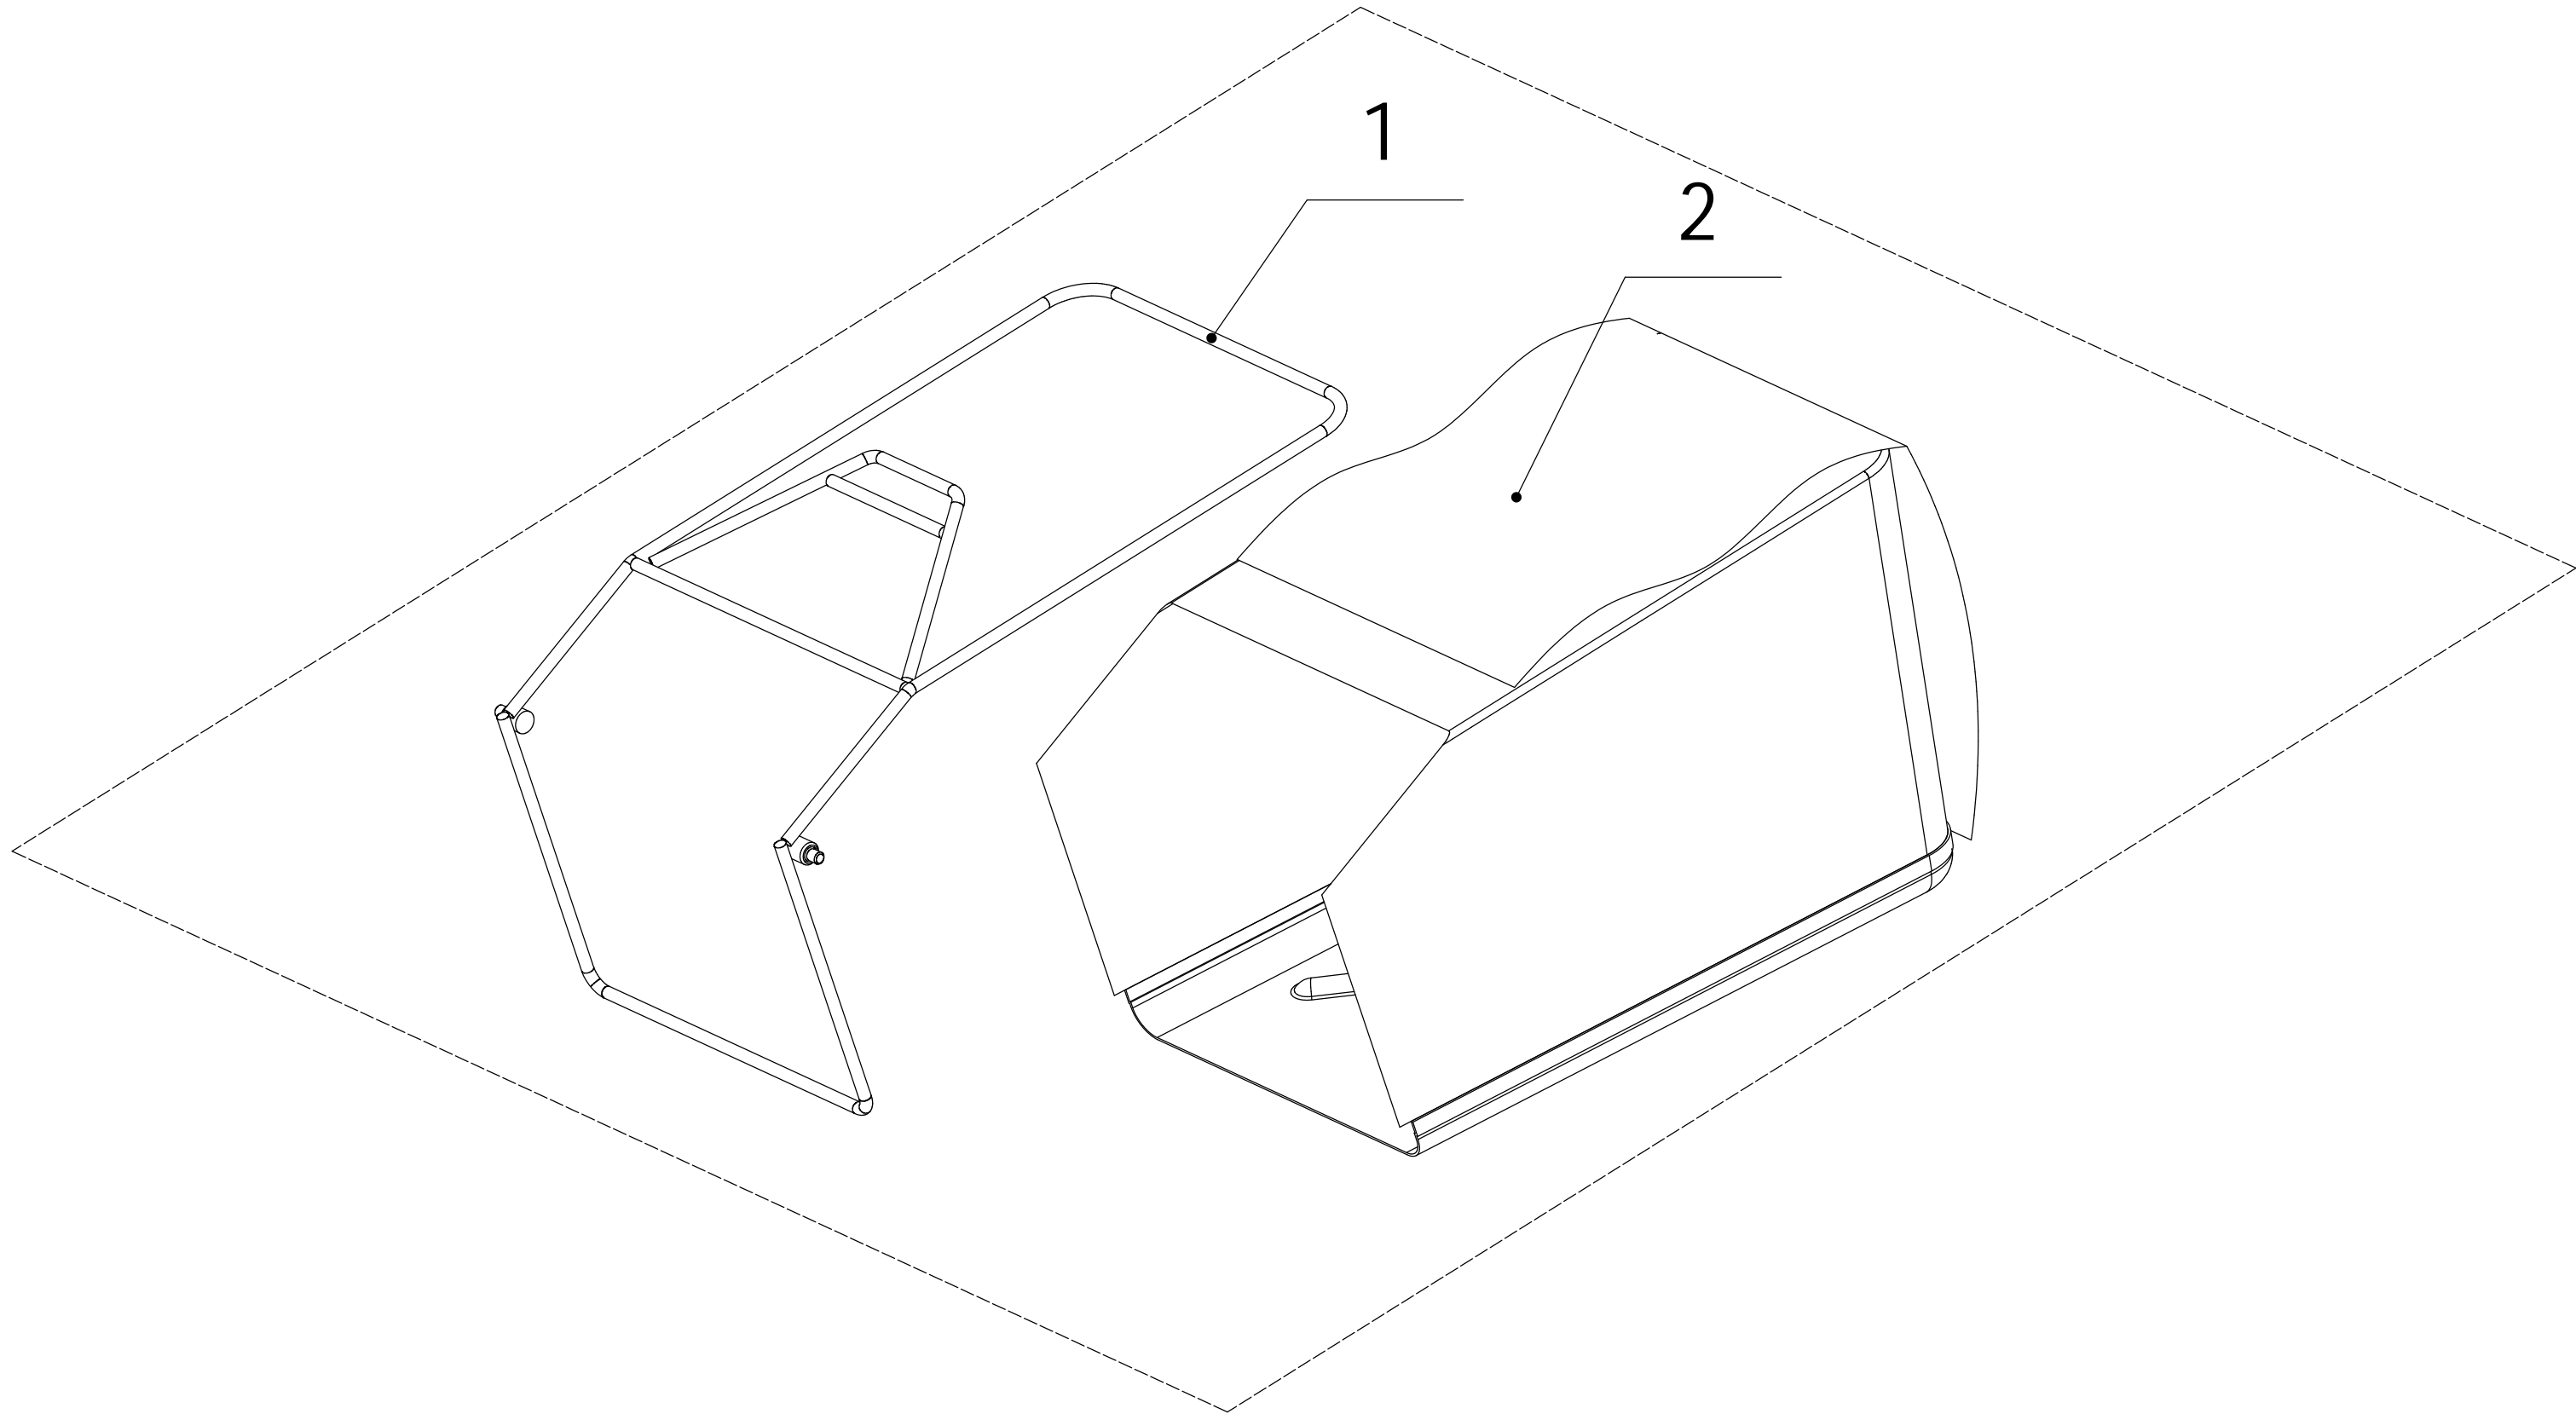

7 Grass Catcher

Part 7 - Grasscatcher Spare parts		
No.	ID Zboží	Název
1	5040602010/22	Grass Bag Frame
2	5040603010/84	Grass Bag