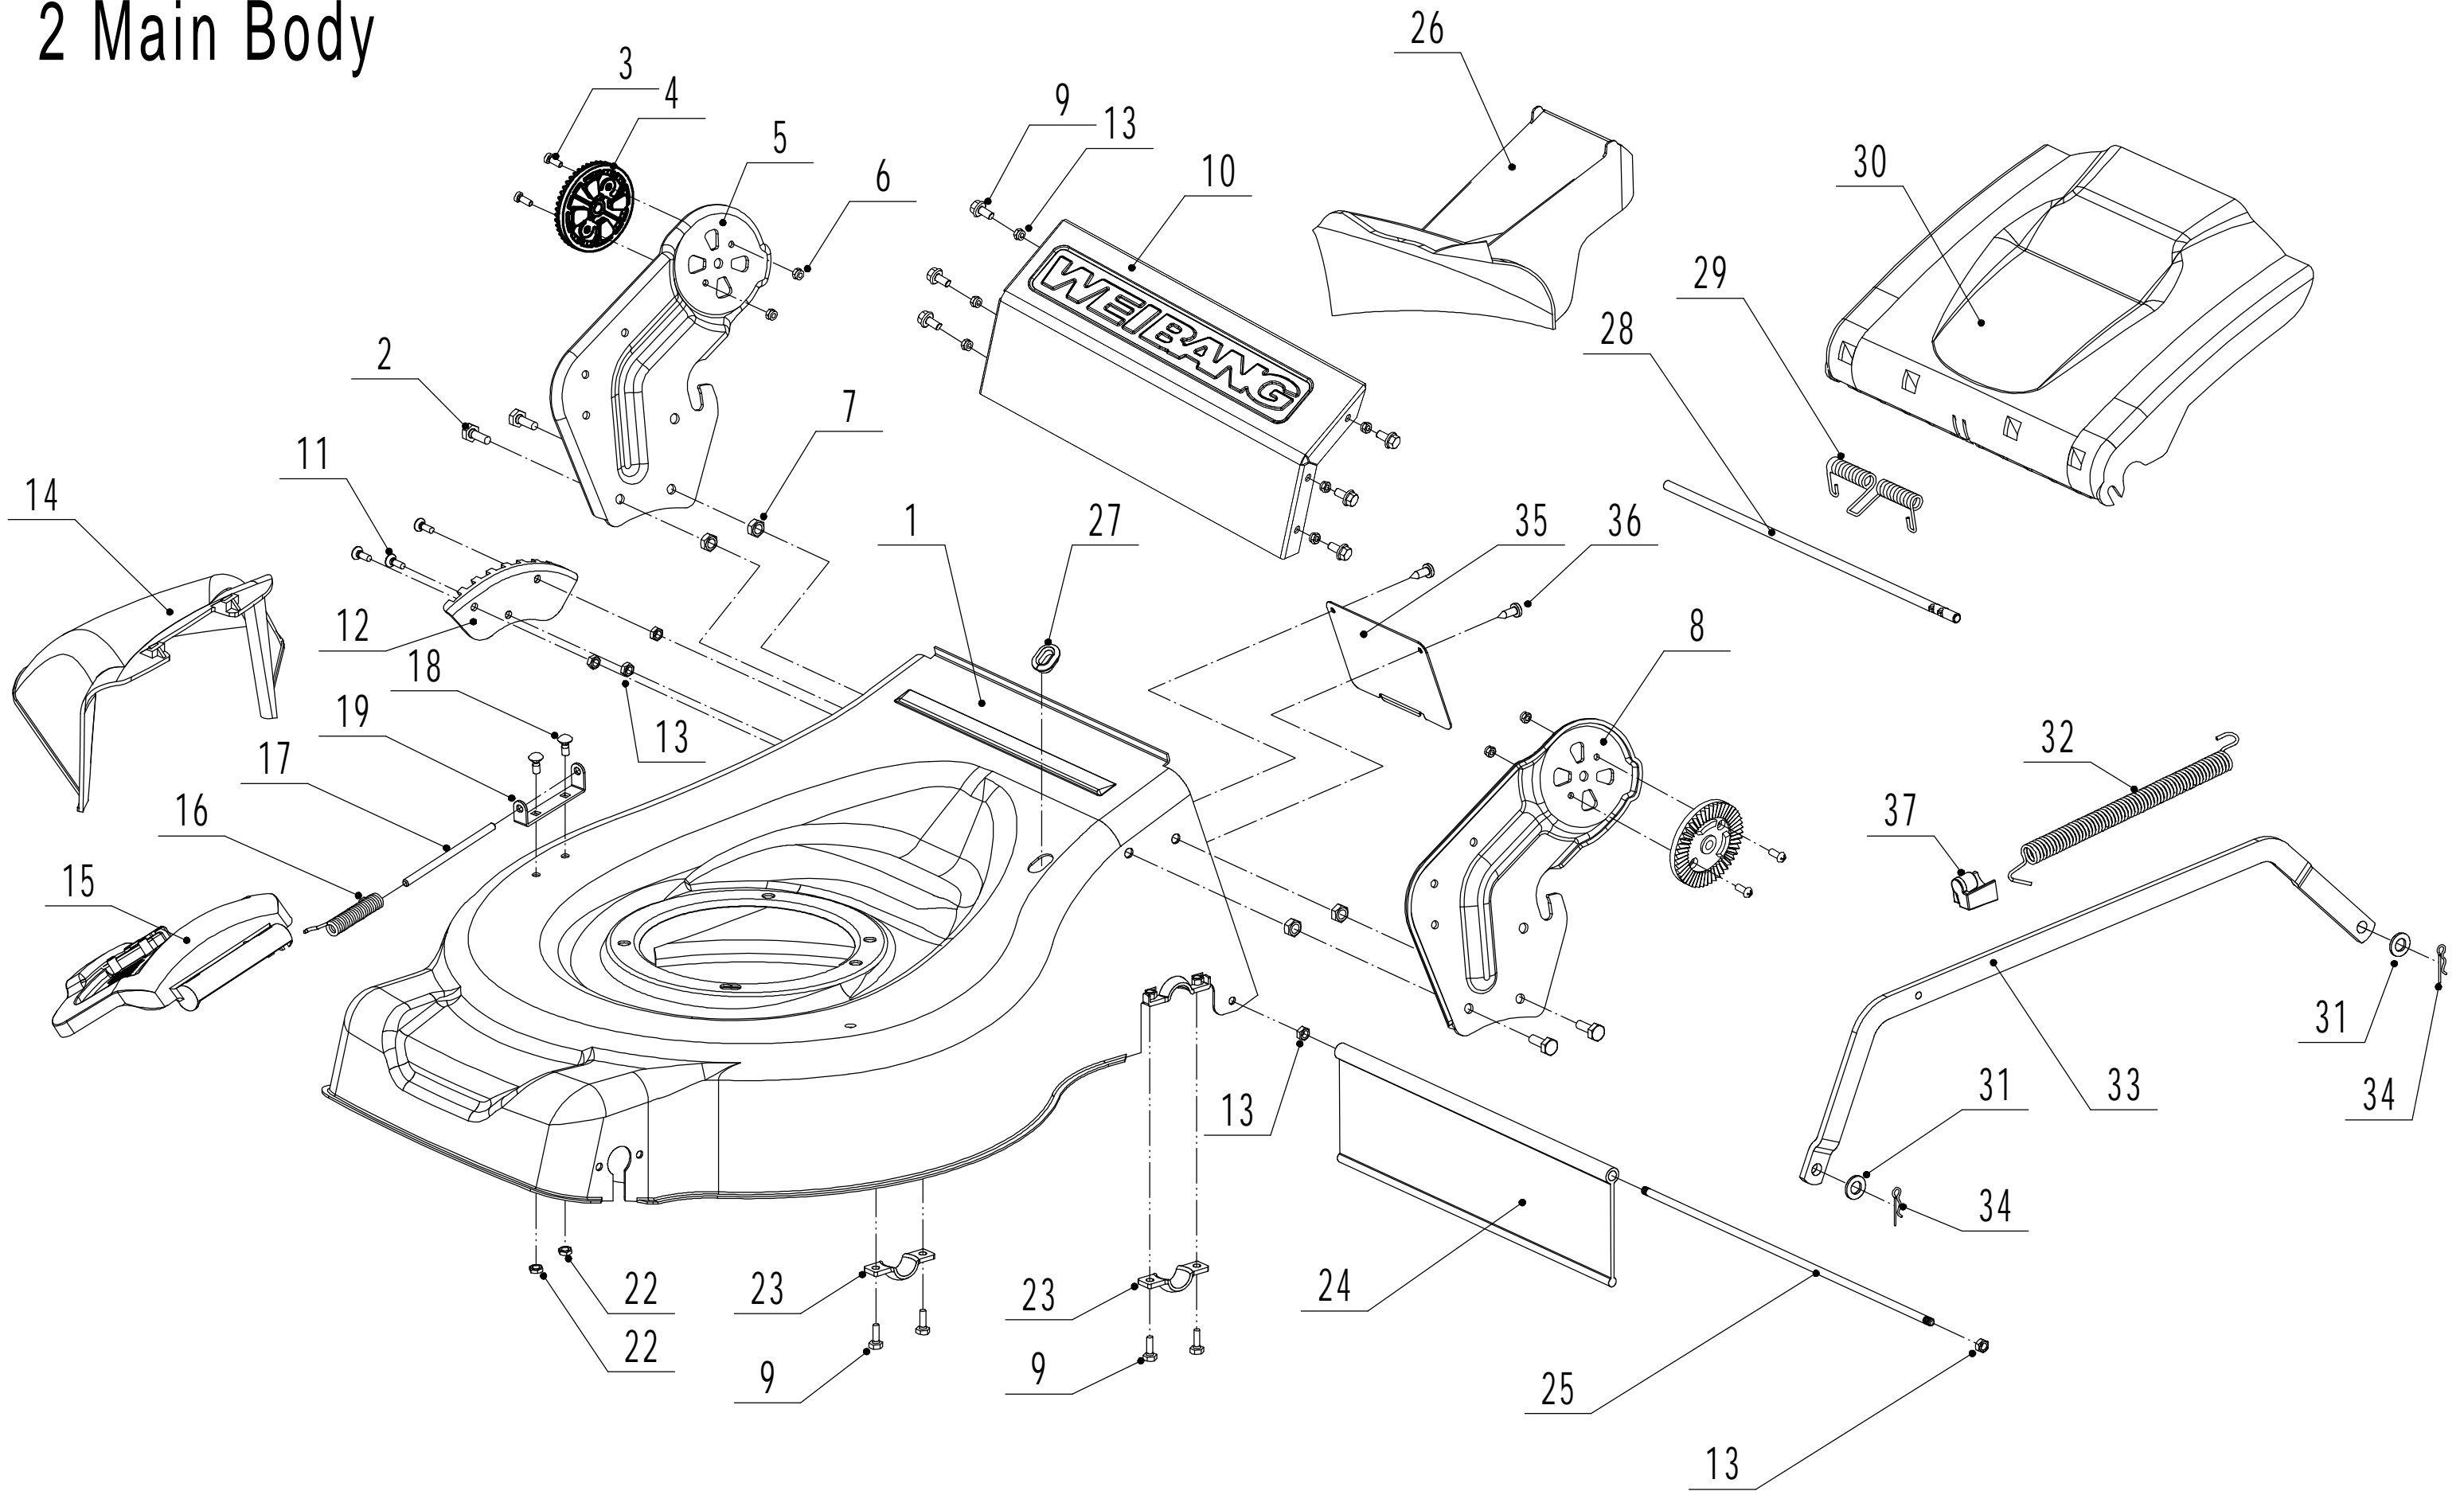

2 Main Body

Part 2 - Grasscatcher Spare parts		
No.	ID Zboží	Název
1	5040101011/49	Chassis
2	0102008016	Bolt - M8x16
3	0104005012	Screw - M5x12
4	AVSA000000040/22	Tooth Disc
5	4560112010K/40	AVS Bracket - R/H
6	0202005000	Lock Nut - M5
7	0202008000	Lock Nut - M8
8	4560111010K/40	AVS Bracket - L/H
9	0102006012	Bolt - M6x12
10	5040111030/49	Connector
11	0104006016	Screw - M6x16
12	4560110010/01	Graduator
13	0202006000	Lock Nut - M6
14	5040108010	Side Discharge Deflector
15	5040107012	Side Discharge Cover Kit
16	5020119010	Side Discharge Cover Pivot
17	5020120010/02	Side Discharge Cover Spring
18	0107006014	Bolt
19	5020118010/02	Side Discharge Cover Bracket
22	0204006000	Lock Nut - M6
23	5320114020/01	Upper Bearing Bracket
24	4510111030	Trailing Flap
25	5020117010/02	Pivot - Trailing Flap
26	5040104010	Mulching Plug
27	5360122010C	Rubber Ring
28	5040106010/02	Pivot - Rear Cover
29	5360118010	Spring - Rear Cover
30	5040105010	Rear Cover
31	0301010000	Plain Washer - M10
32	WB2100020102/01	Spring - Connecting Rod
33	5040109050/40	Connecting Rod
34	5320333010	Spring Clip
35	5360105010D/49	Baffle
36	0106004009	Screw - ST4.2x9.5
37	4560109012	Spring Bracket

3 Blade System

Part 3 - Grasscatcher Spare parts		
No.	ID Zboží	Název
1	5360111010/02	Engine Washer 1
2	5360112010/02	Engine Washer 2
3	5320115010	ST Screw - 3/8x16x25
4	4510401010	Key 4
5	5020402070/02	Engine Pulley
6	0105006006	Locating Screw - M6x6
7	5320119011	V Belt - V10x805
8	5040102010	Belt Shield
9	0302006000	Big Flat Washer - M6
10	0202006000	Lock Nut - M6
12	5320404020/02	Adaptor
13	5310402010	Friction Washer
14	5020405010A	Blade
15	5310404010/02	Locking Disk
16	5310406010/04	Dish Washer
17	5320405011	Central Bolt - 3/8x24x55