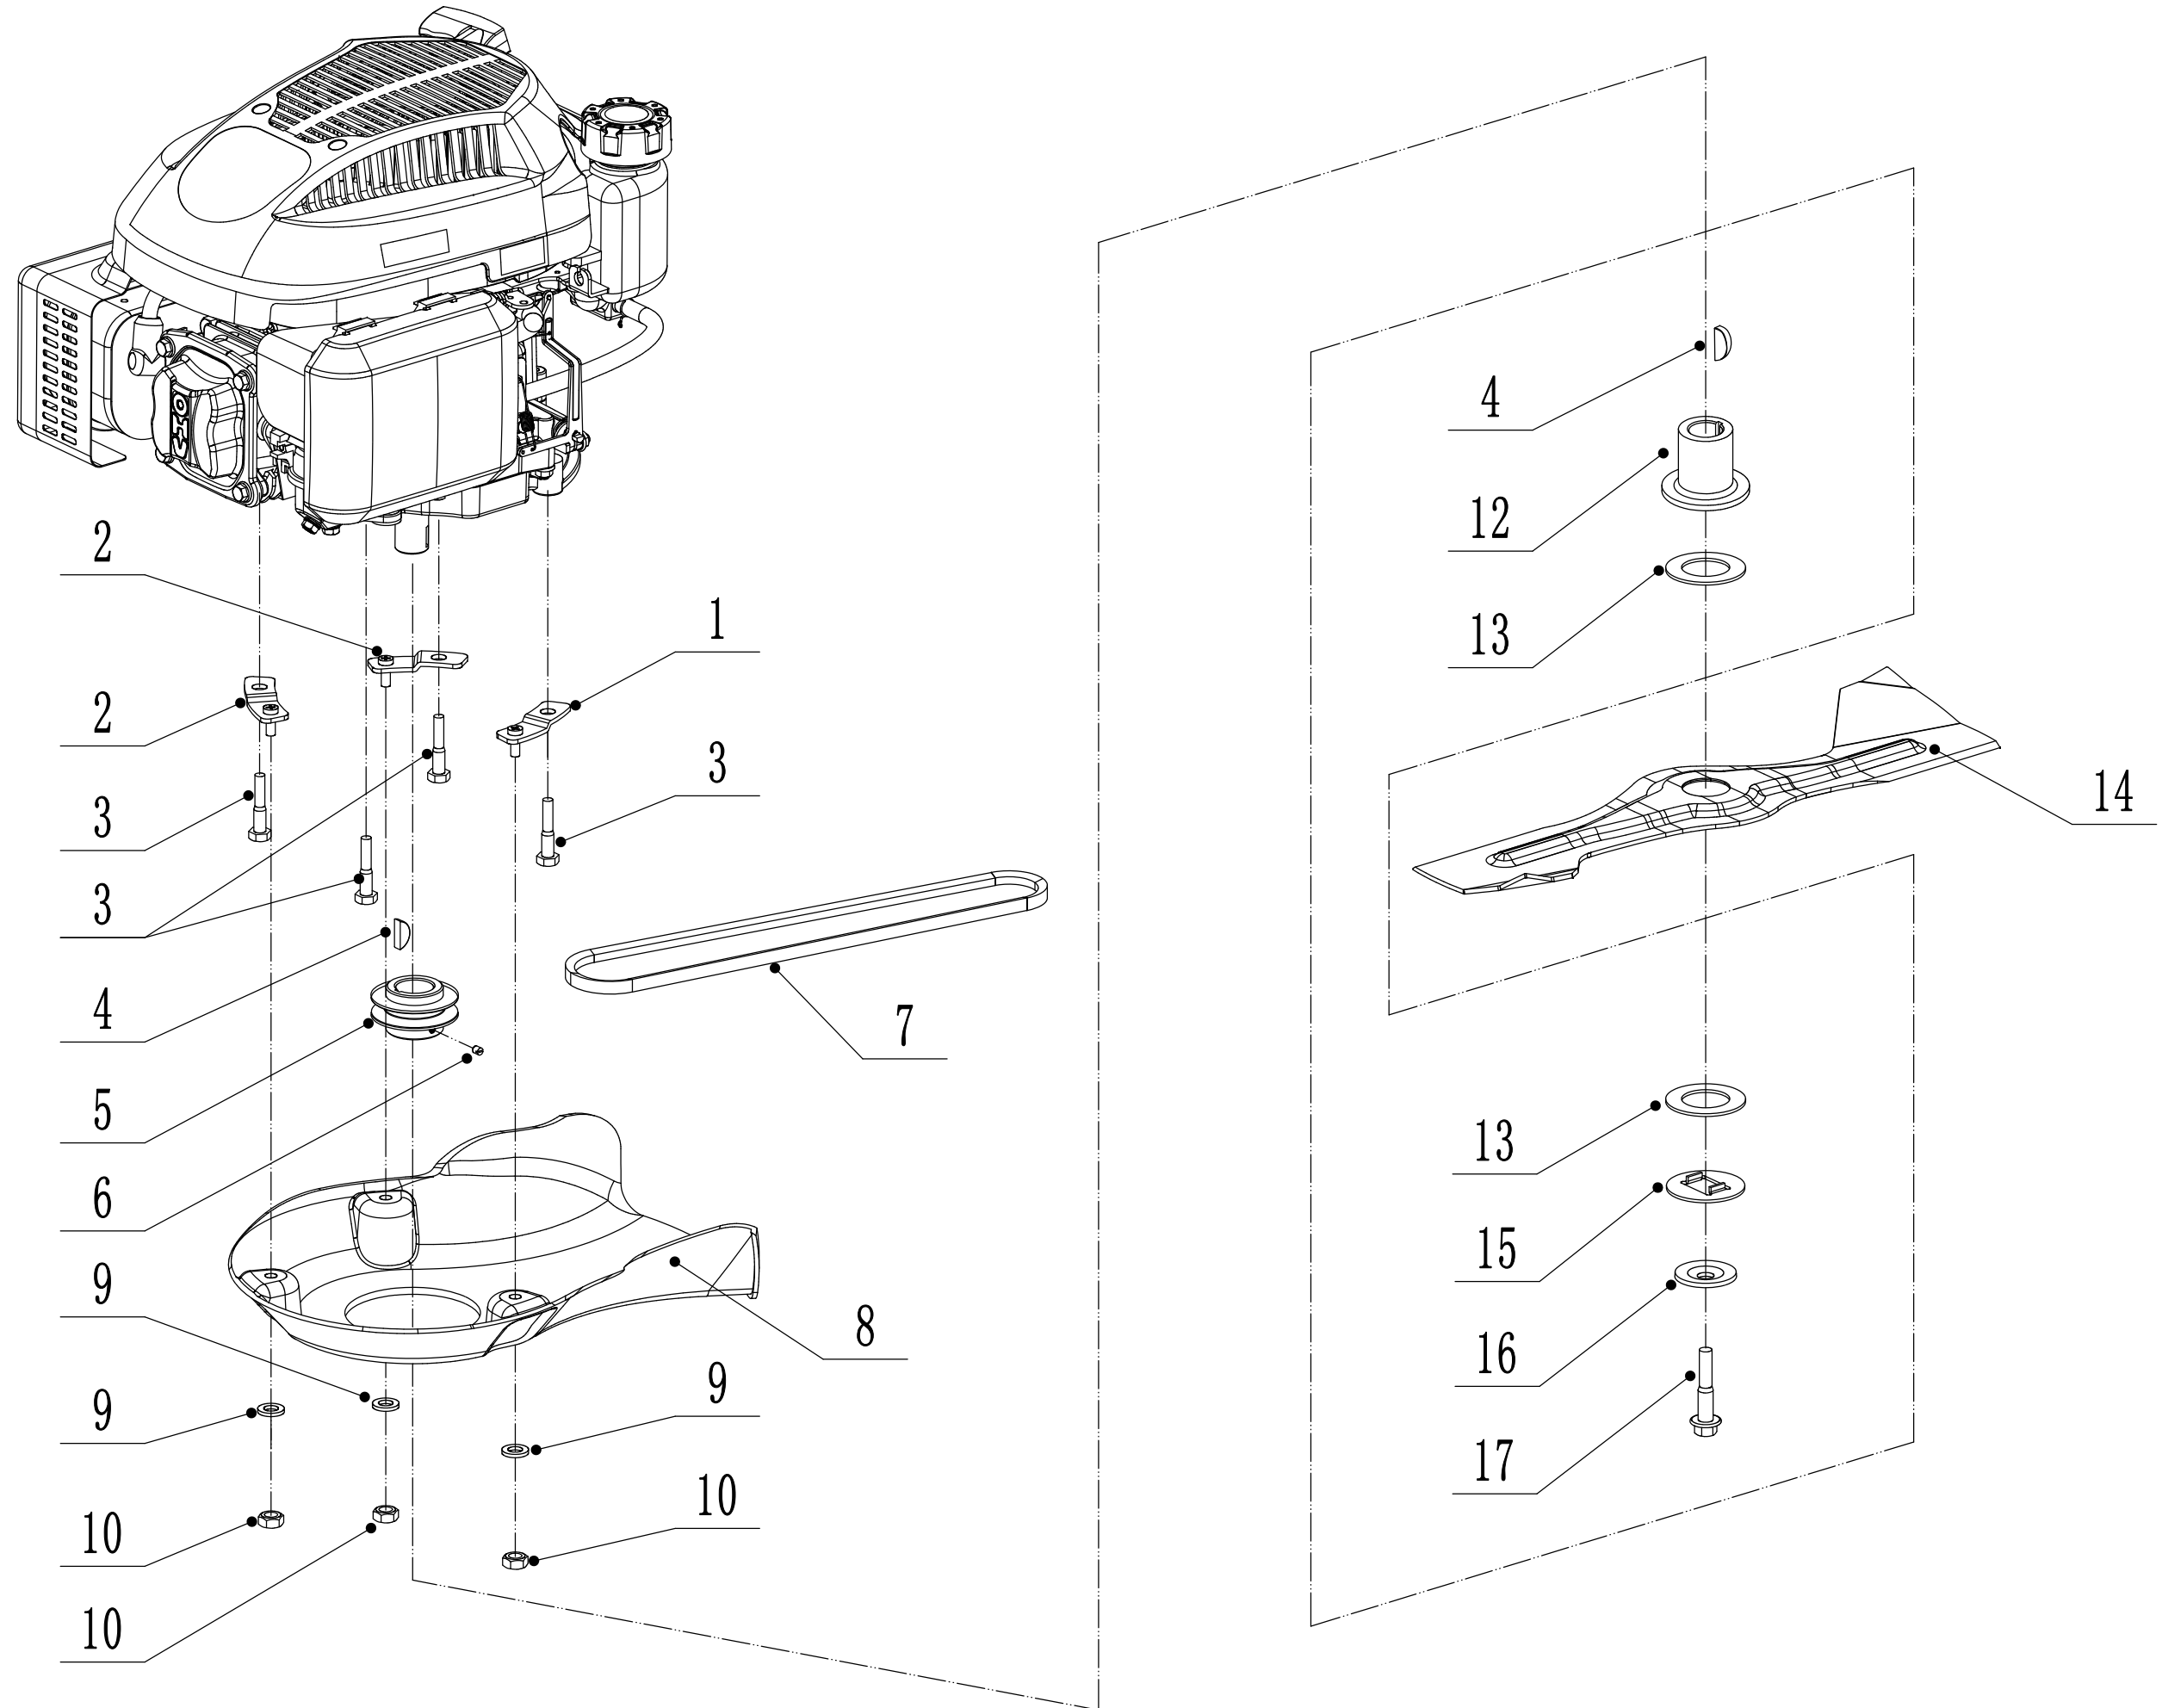

2 Main Body

Part 2 - Grasscatcher Spare parts		
No.	ID Zboží	Název
1	5040101011/49	Chassis
2	0102008016	Bolt - M8x16
3	0104005012	Screw - M5x12
4	AVSA000000040/22	Tooth Disc
5	4560112010K/40	AVS Bracket - R/H
6	0202005000	Lock Nut - M5
7	0202008000	Lock Nut - M8
8	4560111010K/40	AVS Bracket - L/H
9	0102006012	Bolt - M6x12
10	5040111030/49	Connector
11	0104006016	Screw - M6x16
12	4560110010/01	Graduator
13	0202006000	Lock Nut - M6
14	5040108010	Side Discharge Deflector
15	5040107012	Side Discharge Cover Kit
16	5020119010	Side Discharge Cover Pivot
17	5020120010/02	Side Discharge Cover Spring
18	0107006014	Bolt
19	5020118010/02	Side Discharge Cover Bracket
22	0204006000	Lock Nut - M6
23	5320114020/01	Upper Bearing Bracket
24	4510111030	Trailing Flap
25	5020117010/02	Pivot - Trailing Flap
26	5040104010	Mulching Plug
27	5360122010C	Rubber Ring
28	5040106010/02	Pivot - Rear Cover
29	5360118010	Spring - Rear Cover
30	5040105010	Rear Cover
31	0301010000	Plain Washer - M10
32	WB2100020102/01	Spring - Connecting Rod
33	5040109050/40	Connecting Rod
34	5320333010	Spring Clip
35	5360105010D/49	Baffle
36	0106004009	Screw - ST4.2x9.5
37	4560109012	Spring Bracket

3 Blade System

Part 3 - Grasscatcher Spare parts		
No.	ID Zboží	Název
1	5360111010/02	Engine Washer 1
2	5360112010/02	Engine Washer 2
3	5320115010	ST Screw - 3/8x16x25
4	4510401010	Key 4
5	5020402070/02	Engine Pulley
6	0105006006	Locating Screw - M6x6
7	5320119011	V Belt - V10x805
8	5040102010	Belt Shield
9	0302006000	Big Flat Washer - M6
10	0202006000	Lock Nut - M6
12	5320404020/02	Adaptor
13	5310402010	Friction Washer
14	5020405010A	Blade
15	5310404010/02	Locking Disk
16	5310406010/04	Dish Washer
17	5320405011	Central Bolt - 3/8x24x55