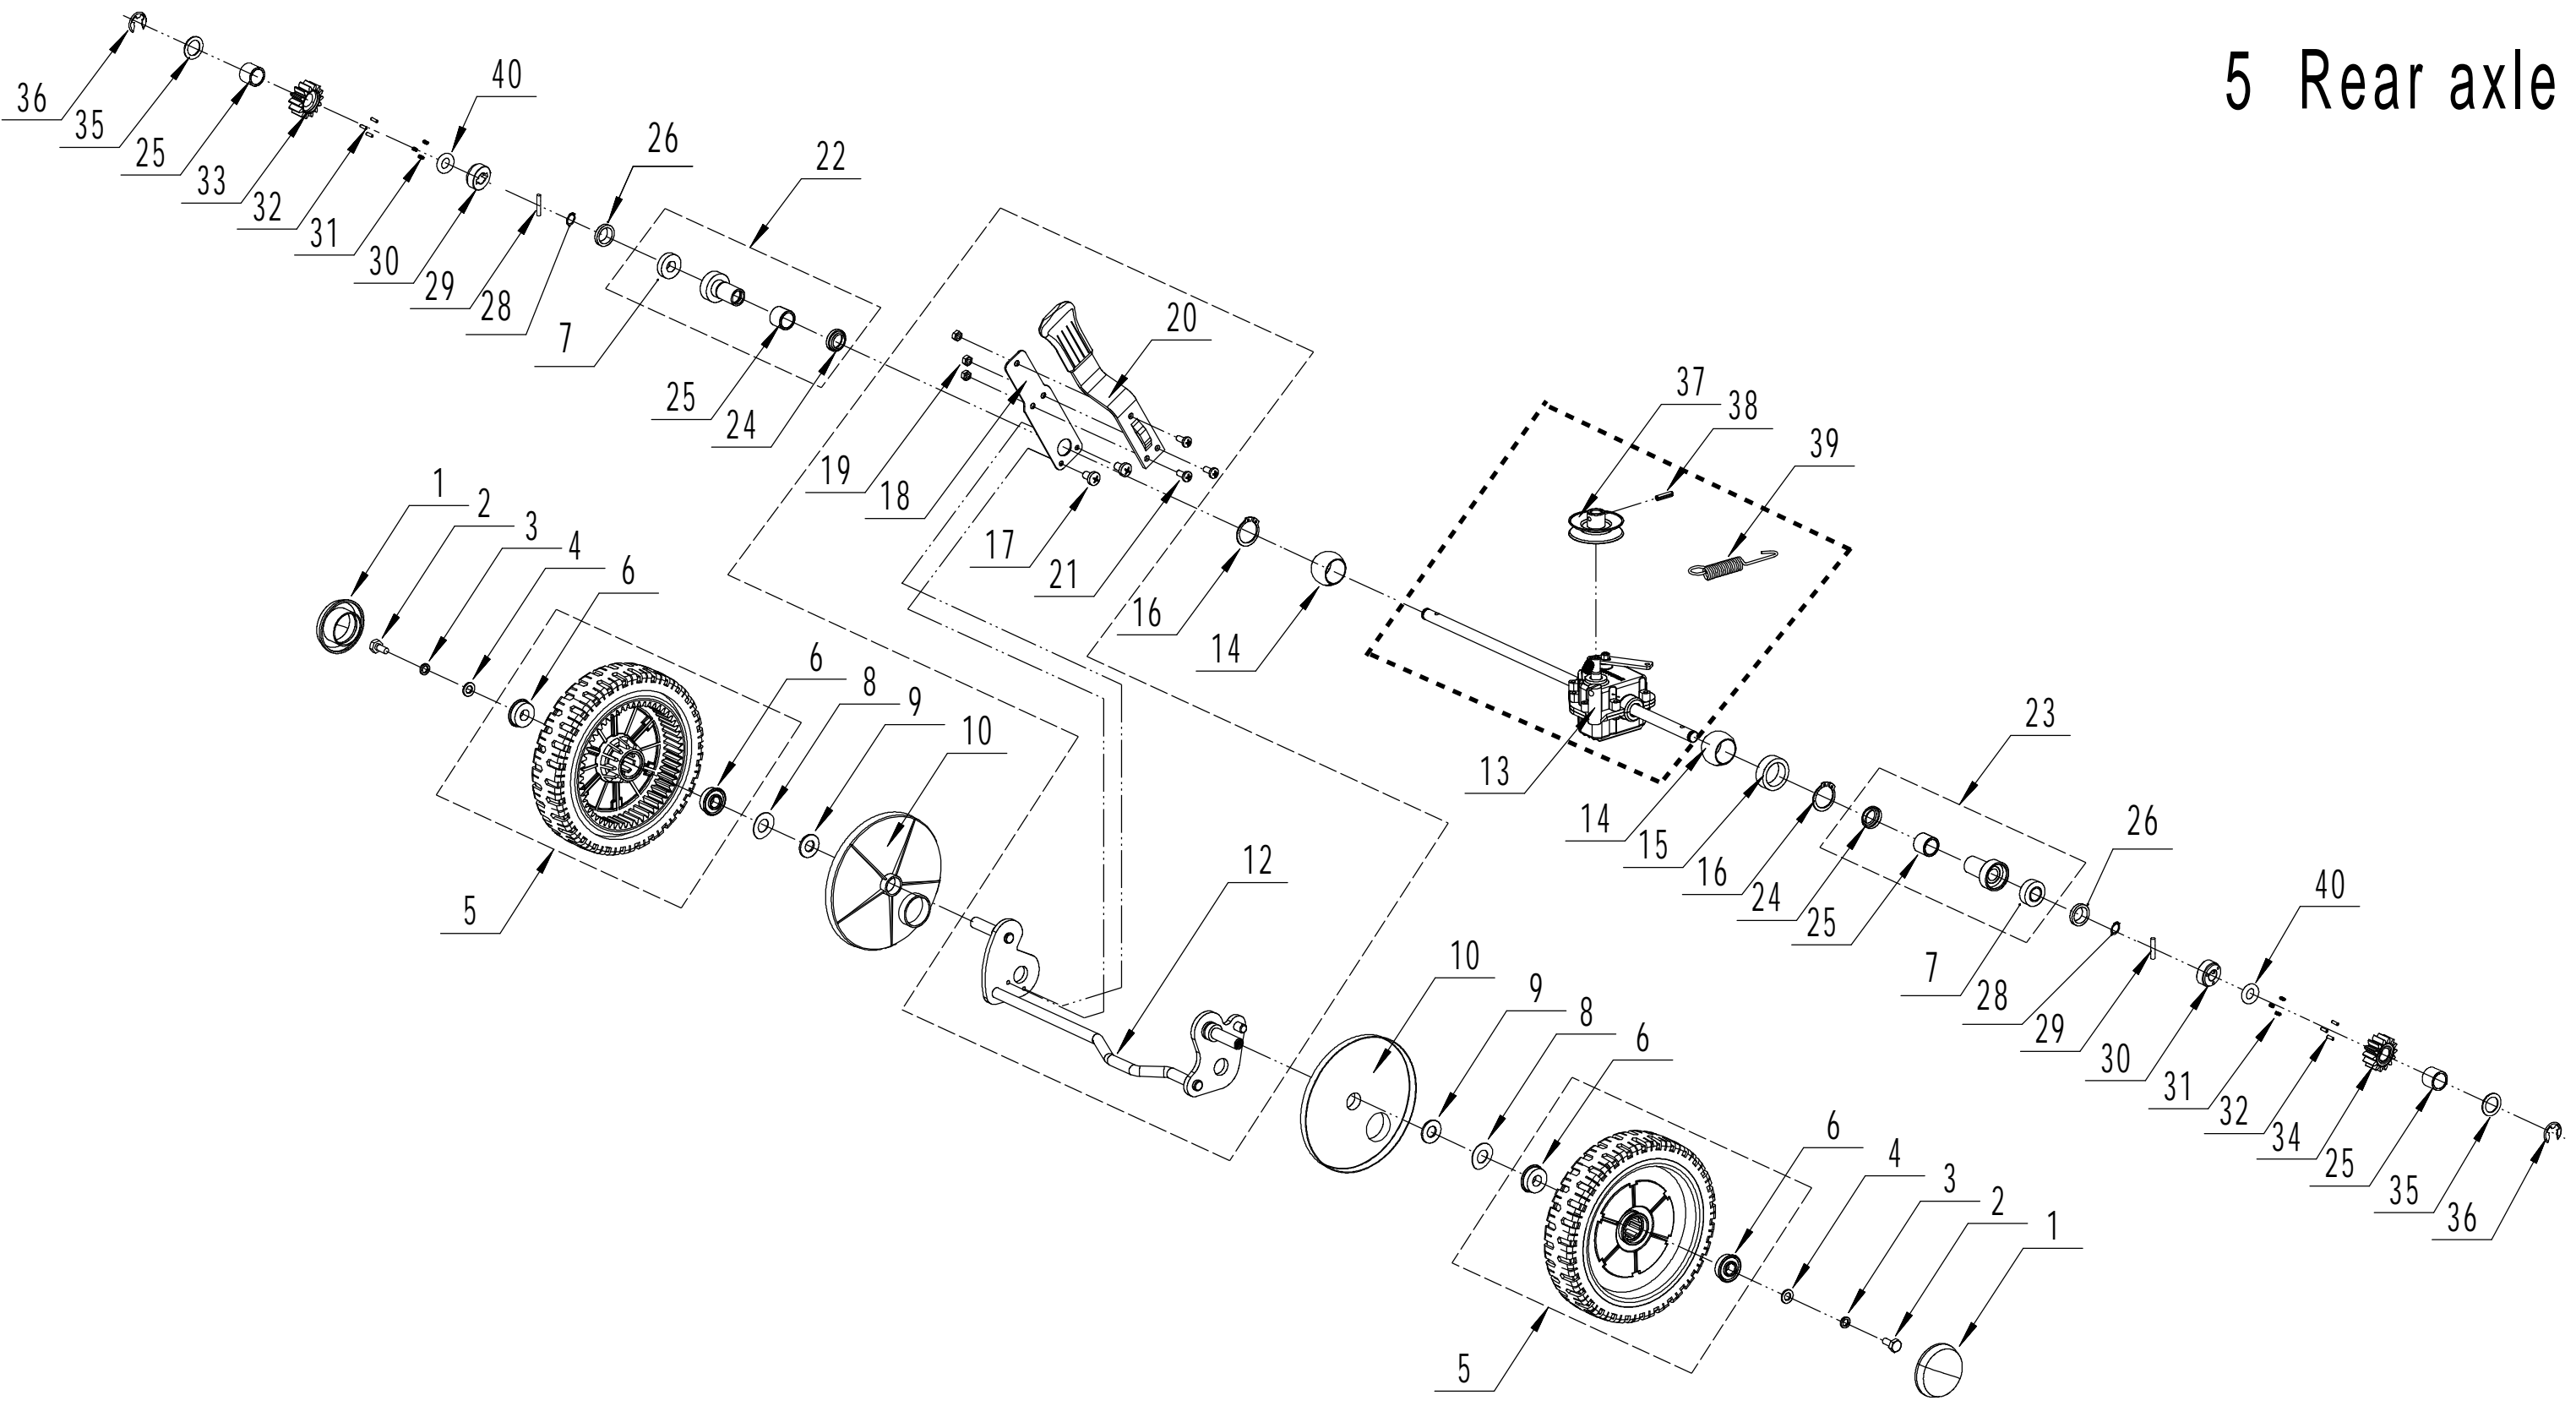

5 Rear axle

Part 5 - Grasscatcher Spare parts		
No.	ID Zboží	Název
1	5310214010	Wheel Cap
2	0101008015	Bolt - M8x15
3	0401008000	Spring Washer - M8
4	0301008000	Washer - M8
5	5340309010/40	Wheel Assembly
6	5310213010	Bearing
7	R8-2RS	Bearing
8	5310211010/02	Spring Washer - M12.7
9	5310210010/02	Plain Washer - M12.7
10	5340312010	Rear Wheel Shield
12	5040301013/01	Rear Axle Frame
13	Y205040P	Rear Transmission Assembly
14	5320328010	Nylon Ball Bearing
15	5320329010/02	Rear Axle Partition
16	1001020000	Circlip - M20
17	0113005008	Screw - M5x8
18	5360311010/22	Spring Of Adjustment Lever
19	0202006000	Lock Nut - M6
20	5360310010/40	Adjustment Lever
21	0101006014	Bolt - M6x14
22	Y065321	Reft Bearing Sheath Assembly
23	Y065320	Light Bearing Sheath Assembly
24	5320327010	Dustproof Ring
25	5320326010P	Bearing
26	GM48S010000010	Spacer
28	1001012000	Circlip - M12
29	HQ000100060	Pin For Ratchet
30	HQ000100050	Ratchet
31	HQ000100040	Spring
32	HQ000100030	Pin
33	HQ000100020	Drive Pinion - R/H
34	HQ000100010	Drive Pinion - L/H
35	5020311010/04	Washer
36	1301009000	E-Clip - M9
37	5020308020	Gearbox pulley
38	0701005020	Spring Pin - 5x20
39	4820317010	Gearbox Spring
40	1401025015	O-Ring