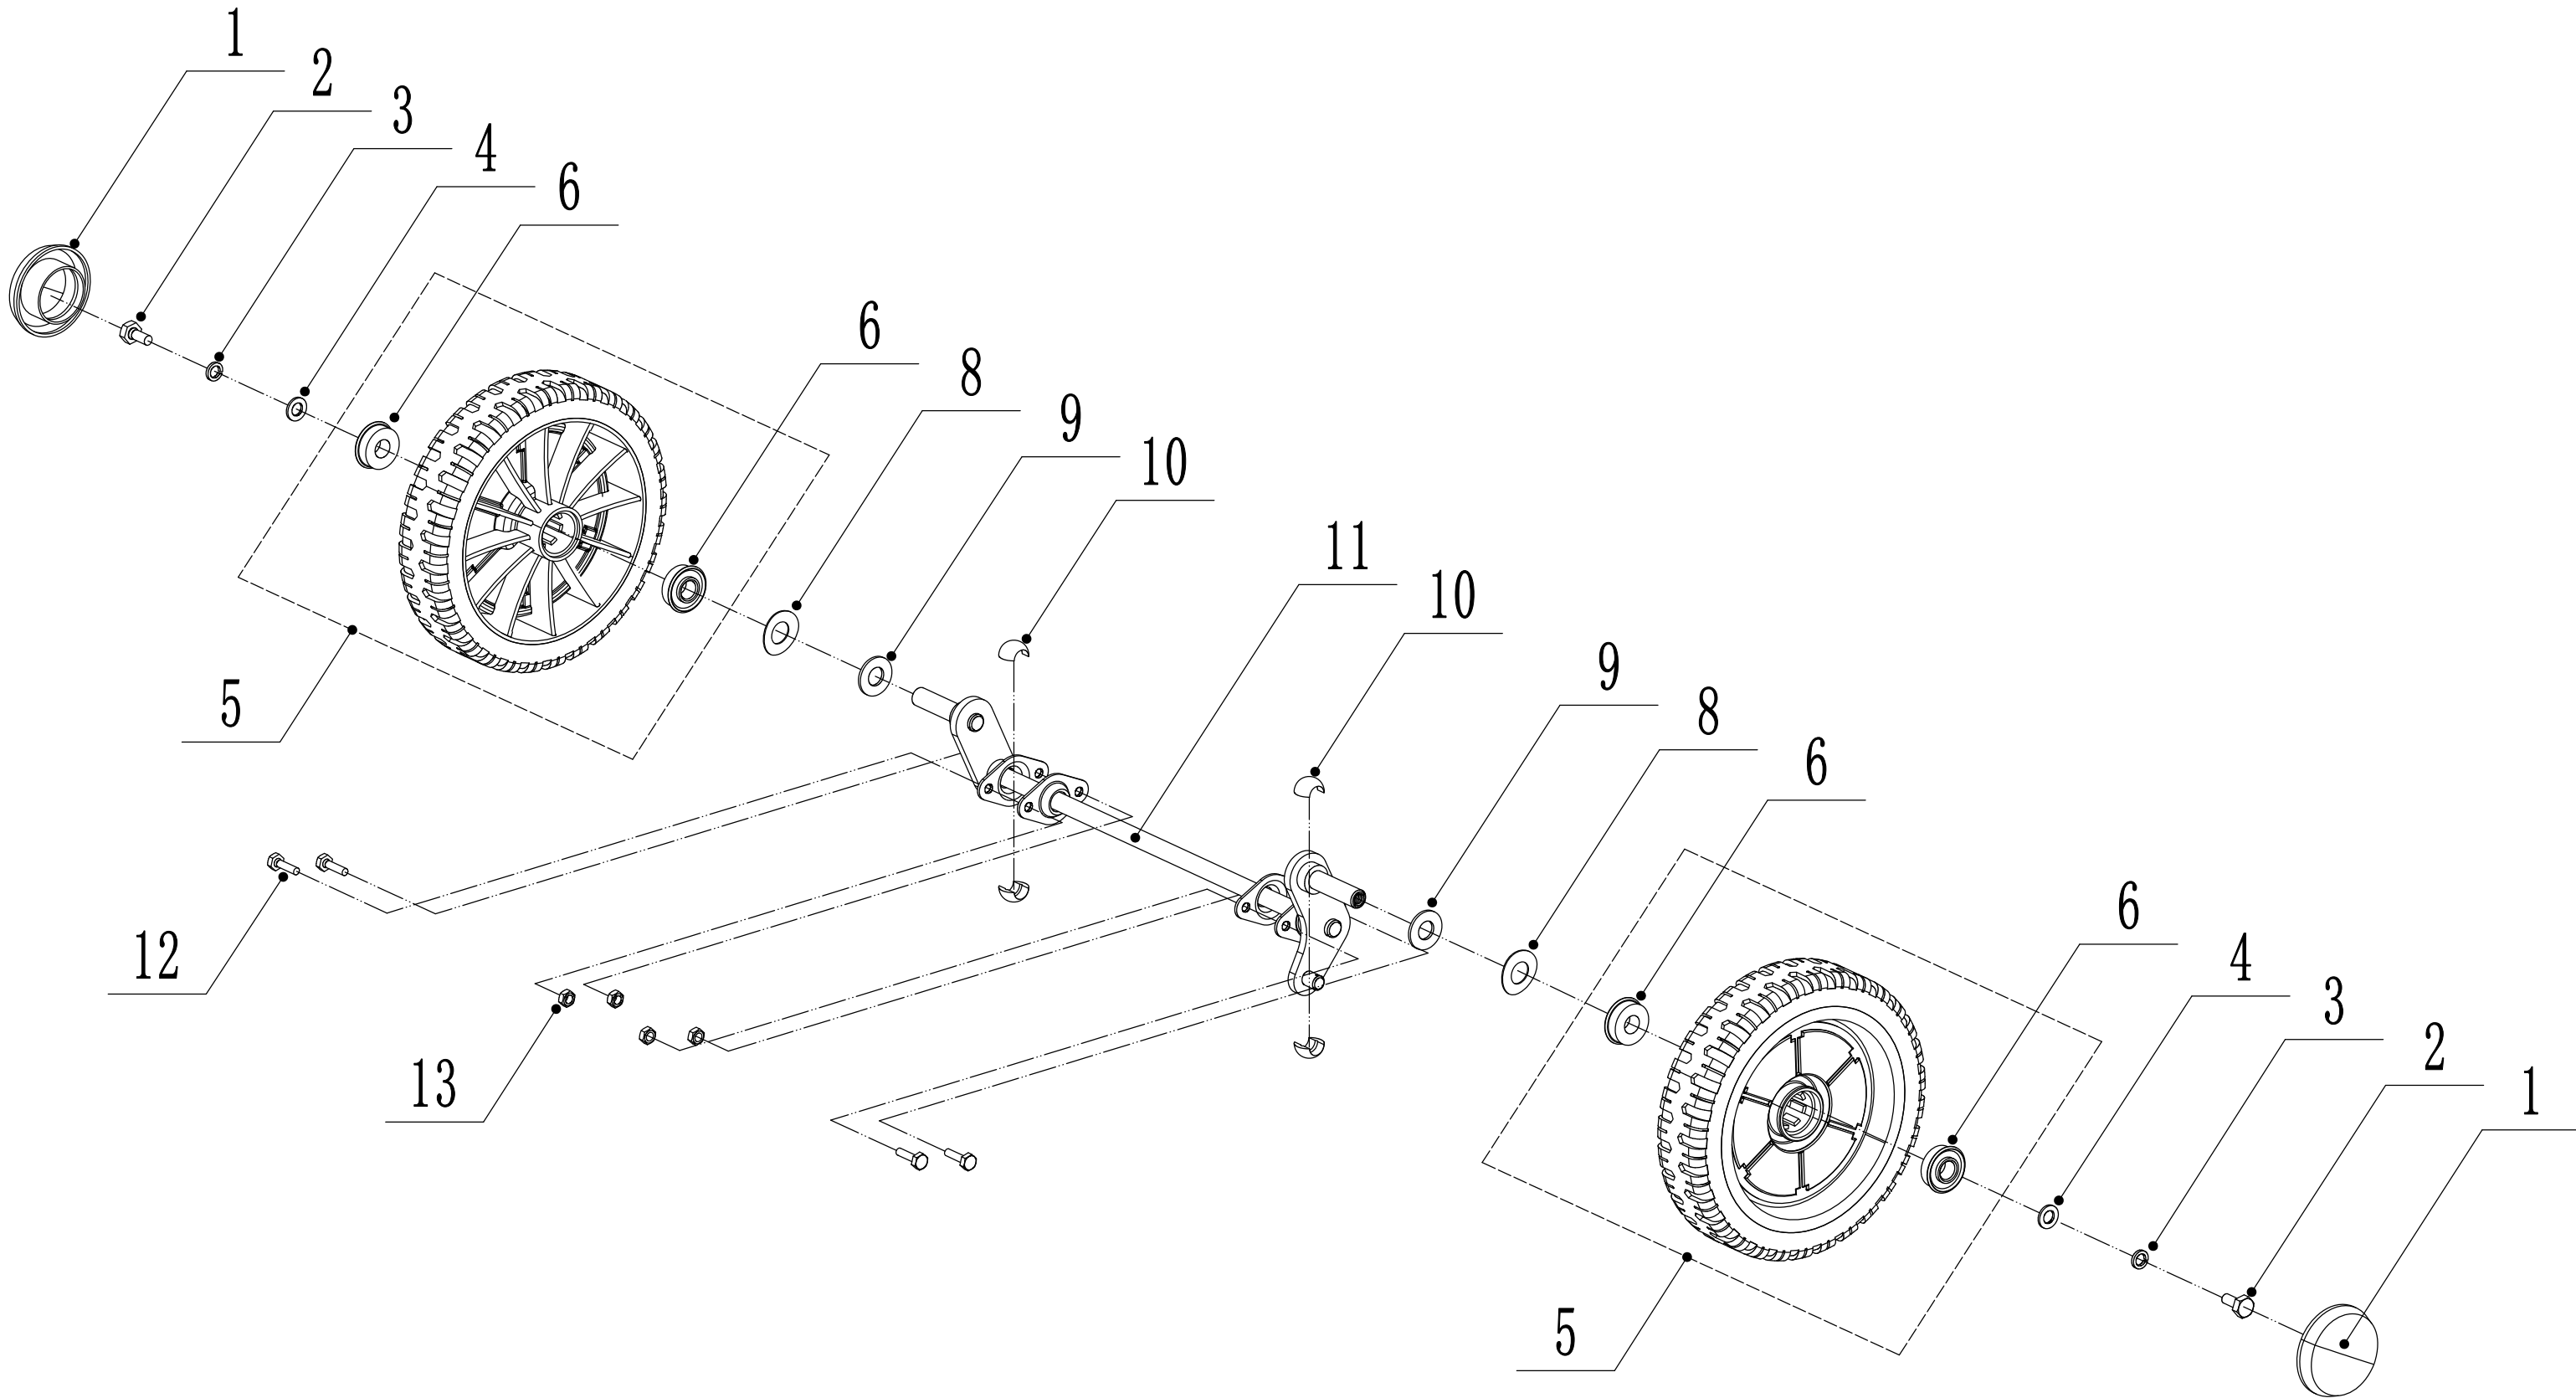

2 Main Body

Part 2 - Grasscatcher Spare parts		
No.	ID Zboží	Název
1	5040101011/49	Chassis
2	0102008016	Bolt - M8x16
3	0104005012	Screw - M5x12
4	AVSA000000040/22	Tooth Disc
5	4560112010K/40	AVS Bracket - R/H
6	0202005000	Lock Nut - M5
7	0202008000	Lock Nut - M8
8	4560111010K/40	AVS Bracket - L/H
9	0102006012	Bolt - M6x12
10	5040111030/49	Connector
11	0104006016	Screw - M6x16
12	4560110010/01	Graduator
13	0202006000	Lock Nut - M6
14	5040108010	Side Discharge Deflector
15	5040107012	Side Discharge Cover Kit
16	5020119010	Side Discharge Cover Pivot
17	5020120010/02	Side Discharge Cover Spring
18	0107006014	Bolt
19	5020118010/02	Side Discharge Cover Bracket
22	0204006000	Lock Nut - M6
23	5320114020/01	Upper Bearing Bracket
24	4510111030	Trailing Flap
25	5020117010/02	Pivot - Trailing Flap
26	5040104010	Mulching Plug
27	5360122010C	Rubber Ring
28	5040106010/02	Pivot - Rear Cover
29	5360118010	Spring - Rear Cover
30	5040105010	Rear Cover
31	0301010000	Plain Washer - M10
32	WB2100020102/01	Spring - Connecting Rod
33	5040109050/40	Connecting Rod
34	5320333010	Spring Clip
35	5360105010D/49	Baffle
36	0106004009	Screw - ST4.2x9.5
37	4560109012	Spring Bracket

4 Front Axle

Part 4 - Grasscatcher Spare parts		
No.	ID Zboží	Název
1	5310214010	Wheel Cap
2	0101008015	Bolt - M8x15
3	0401008000	Spring Washer - M8
4	0301008000	Washer - M8
5	5310212010/40	Wheel Assembly
6	5310213010	Bearing
8	5310211010/02	Spacer - M12.7
9	5310210010/02	Plain Washer - M12.7
10	5310209010	Bearing Holder
11	5040201020/01	Front Axle Welding
12	0102006012	Bolt - M6x12
13	0202006000	Lock Nut - M6