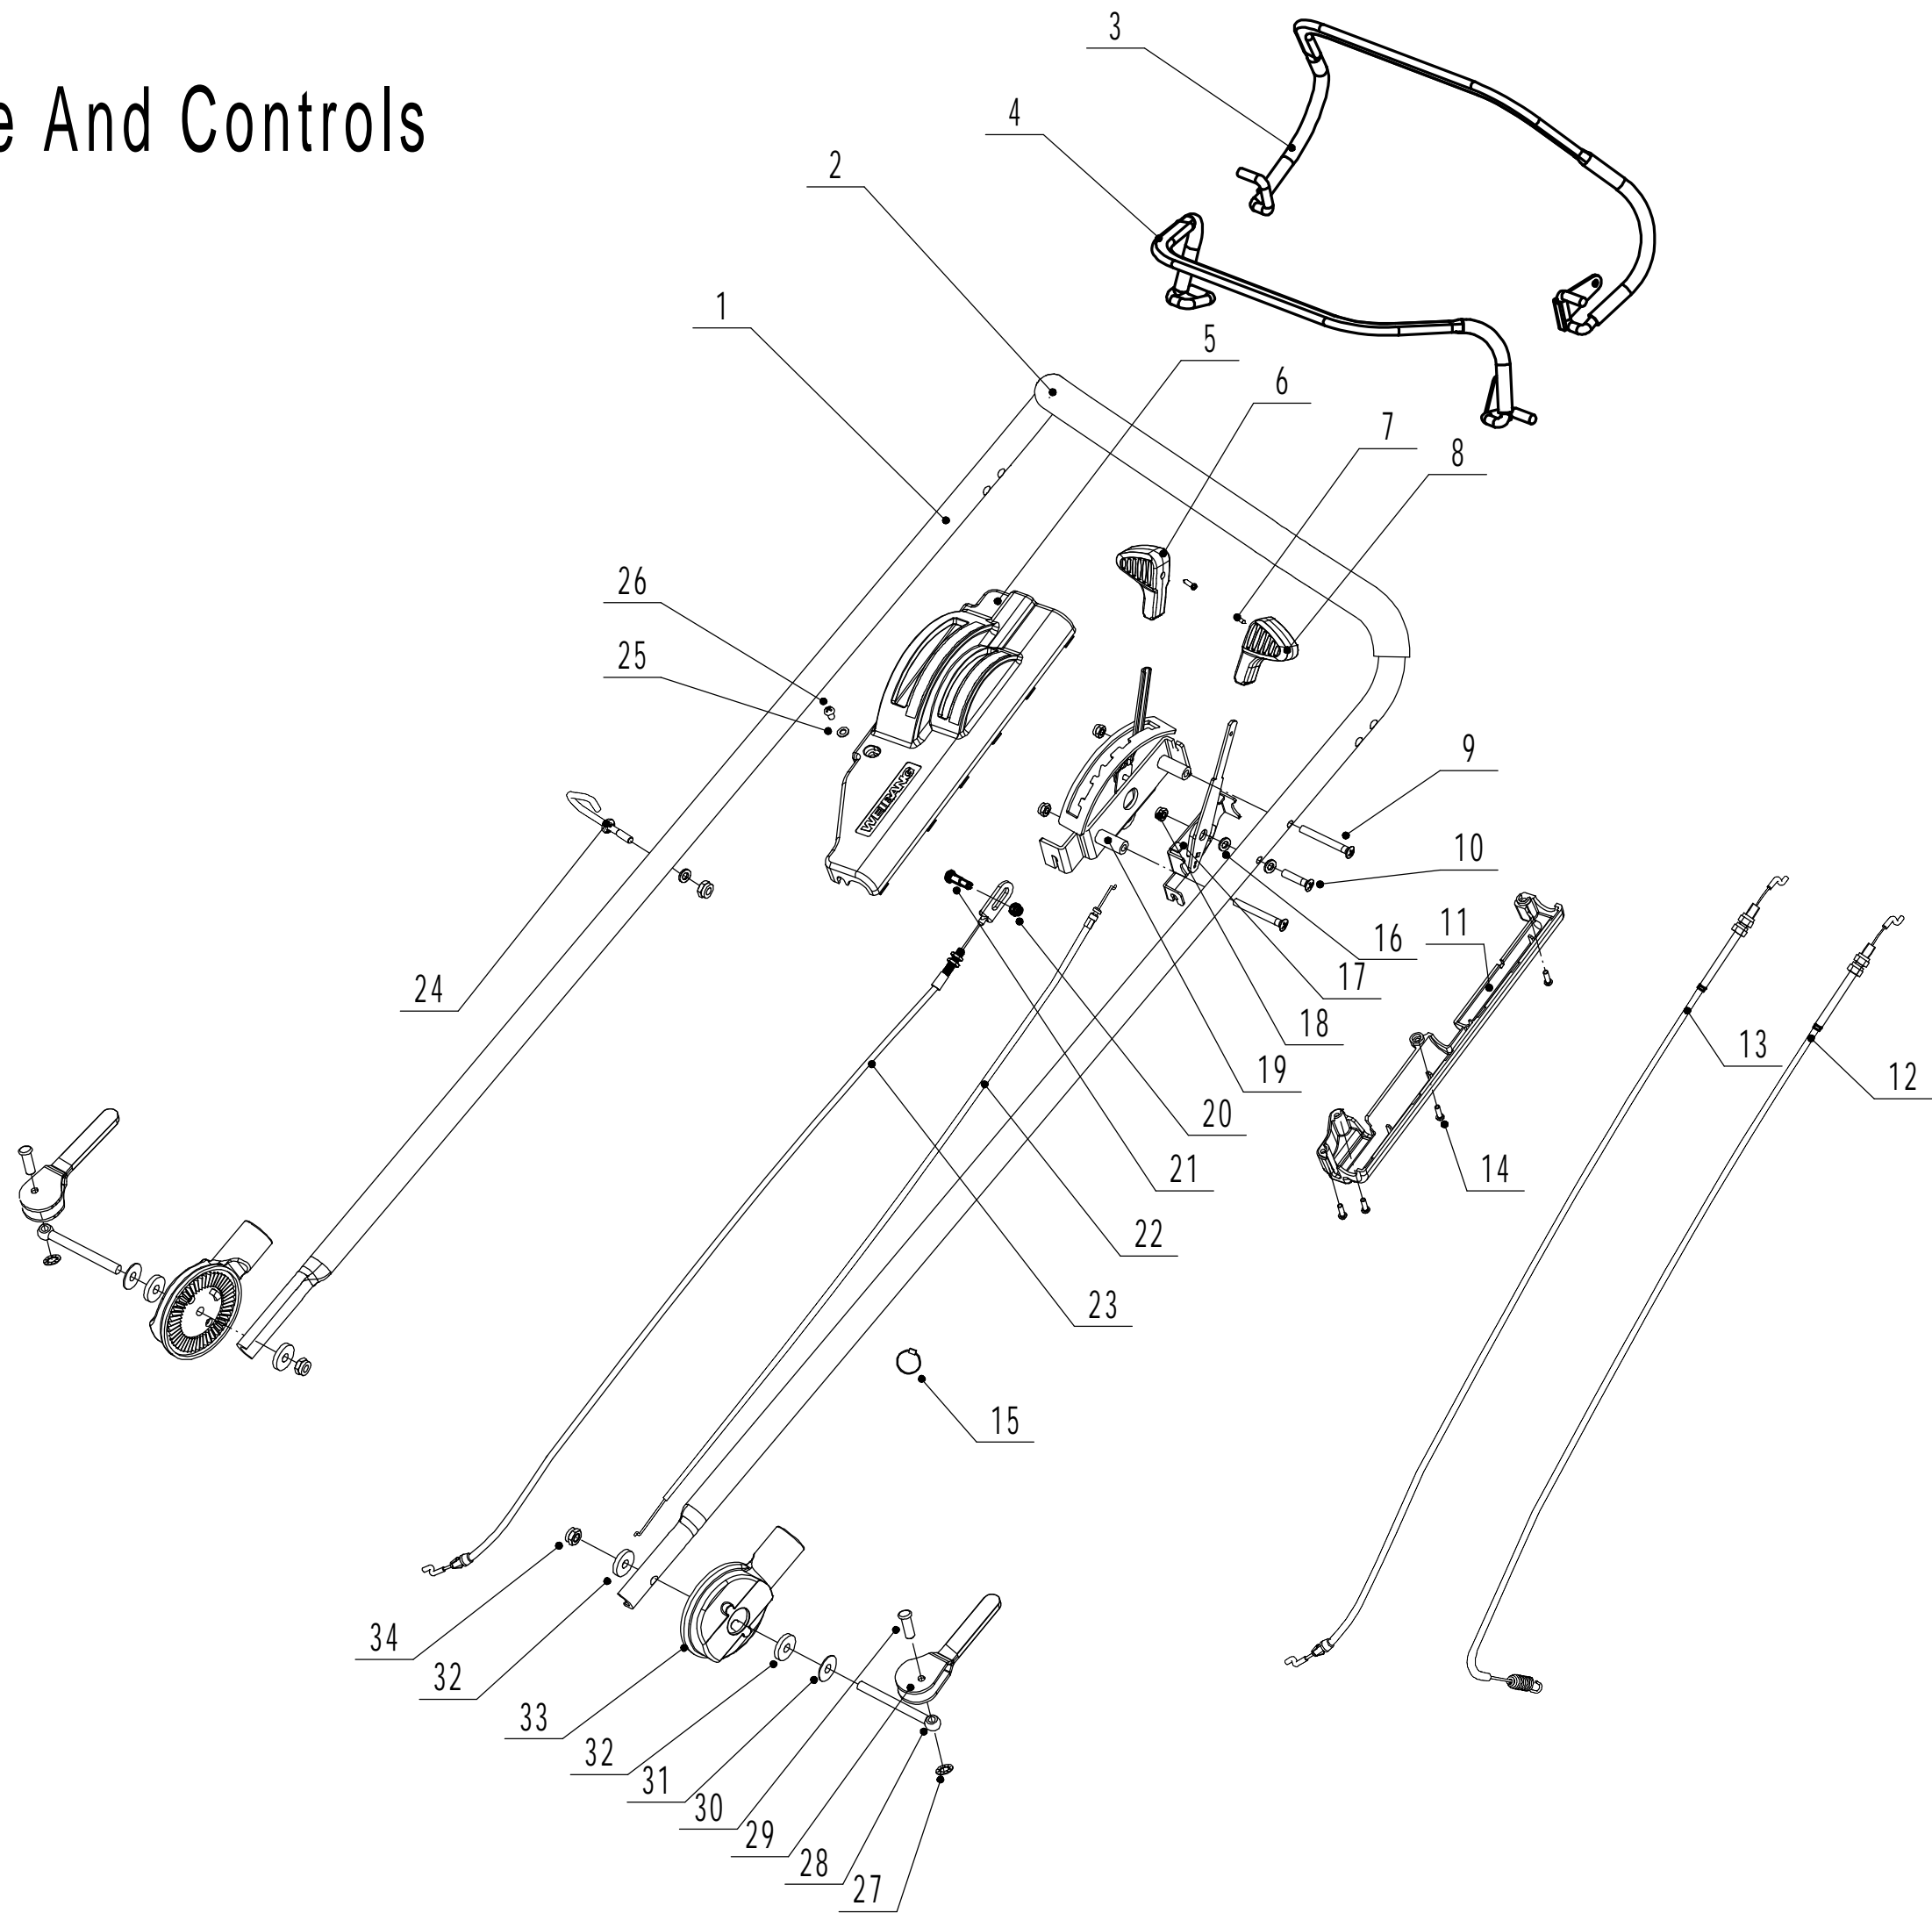

6 Handle And Controls

Part 6 - Handle and Controls Spare parts

No.	ID Zboží	Název
1	4560115010/49	Handle
2	GM56E010000081	Handle Sheath
3	5020506030S/40	Clutch Lever Weldment
4	5020503020S/40	Brake Lever Weldment
5	5020501030S	Control Box Upper Cover
6	5380508010	Speed Control Grip
7	0106003013	Screw - ST2.9x13
8	5380510010	Throttle Grip
9	0108006060	Screw - M6x60
10	0108006050	Screw - M6x50
11	5020501040S	lower cover
12	LH194-1195	Clutch Cable
13	BS120-1140	Brake Cable
14	0113040018	Screw
15	ZD8/200	Ties - 8x200
16	0301006000	Spacer - M6
17	5380512010	Throttle Bracket
18	0202006000	Lock Nut - M6
19	5360505010K	Speed Control Bracket
20	0202005000	Lock Nut - M5
21	5360506011	Speed Control Cable Bolt
22	YM72-950-A	Throttle Cable
23	TX123-1035-A	Speed Control Cable
24	4510511010/01	Cable Hook
25	0301005000	Washer
26	0104005008	Screw - M5x8
27	4510114030	Fix Cap
28	GM48S000000100	Connecting Bolt
29	GM56A100400000	Lock Lever
30	0801008025	Axis Pin
31	GM56A100000040/04	Spacer
32	GM56A100000050/01	Spacer
33	GM48S030200000	Tooth Disc Kit
34	0203008000	Lock Nut - M8