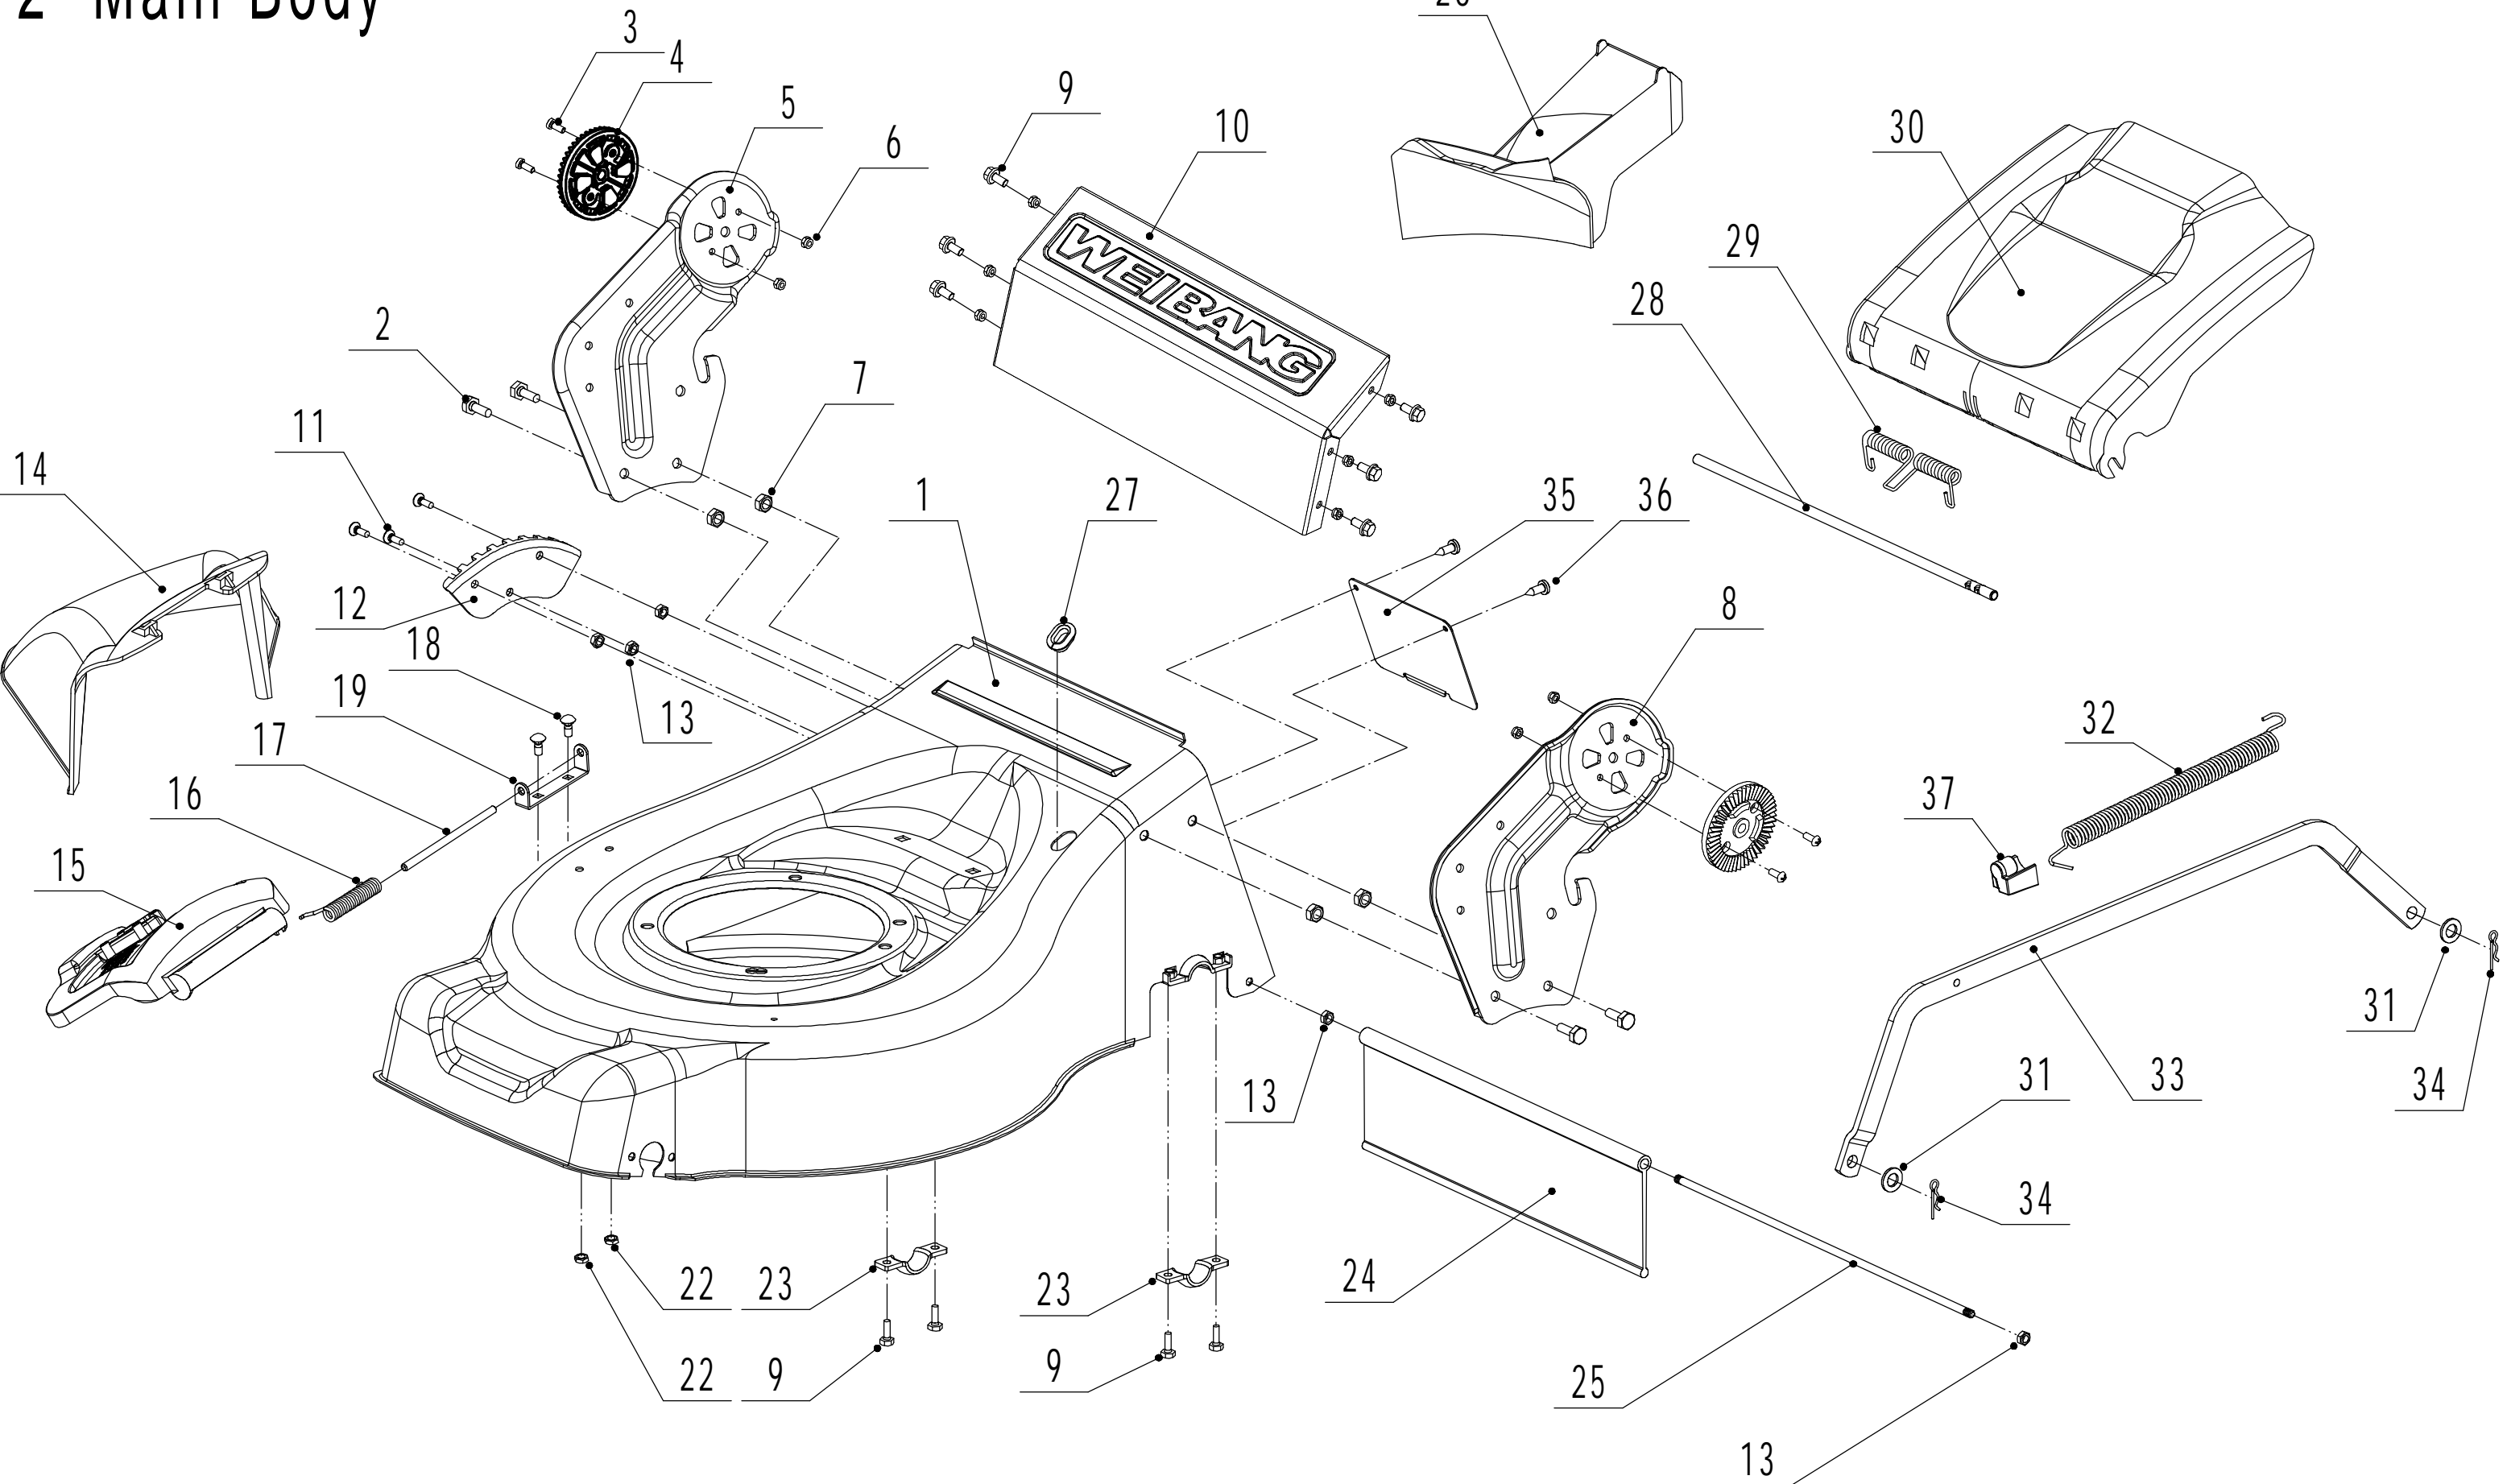

# 2 Main Body

<b>Part 2 - Main Body Spare parts</b>		
<b>No.</b>	<b>ID Zboží</b>	<b>Název</b>
1	4560101004/49	Chassis
2	0102008016	Bolt - M8x16
3	0104005012	Screw - M5x12
4	AVSA000000040/22	Tooth Disc
5	4560112010K/40	Right Bracket
6	0202005000	Lock Nut - M5
7	0202008000	Lock Nut - M8
8	4560111010K/40	Left Bracket
9	0102006012	Bolt - M6x12
10	4560111030/49	Connector
11	0104006016	Screw - M6x16
12	4560110010/01	Graduator
13	0202006000	Lock Nut - M6
14	4560108010	Side Discharge Deflector
15	4560107012	Side Discharge Cover Kit
16	5020119010	Spring - Side Discharge Cover
17	5020120010/02	Pivot - Side Discharge Cover
18	0107006014	Bolt - M6x14
19	5020118010/02	Side Discharge Cover Bracket
22	0204006000	Lock Nut - M6
23	5320114020/01	Upper Bearing Bracket
24	4320119010	Trailing Flap
25	4320118010/02	Pivot - Trailing Flap
26	4560104010	Mulching Plug
27	5360122010C	Rubber Ring
28	4560106010/02	Rear Cover Pivot
29	5360118010	Rear Cover Spring
30	4560105010	Rear Cover
31	0301010000	Flat Washer - M10
32	WB2100020102/01	Spring - Connecting Rod
33	4560109010/40	Connecting Rod
34	5320333010	Check Ring
35	5360105010D/49	Baffle
36	0106004009	Screw - 4.2x9.5
37	4560109012	Spring Bracket

# 8 Tensional part

<b>Part 8 - Variable Speed Pulley Spare parts</b>		
<b>No.</b>	<b>ID Zboží</b>	<b>Název</b>
1	Y094560A1	Tensional Pully Assembly
2	5040114010A1/02	Tensional Arm Bracket
3	4820114010	Tensional Spring
4	4820112010	Nylon Bush
5	5340131010/02	Tensional Pulley Bolt
6	5040115010A1/02	Tensional Arm Weldment
7	0302008000	Big Flat Washer - M8
8	5340129010/02	Spacer1
9	0202008000	Lock Nut - M8
10	5340128010	Tensional Pulley
11	609/2RS	Bearing
12	5340130010/02	Spacer2
13	1001024000	Check Ring For Shaft
14	0107008016	Square Neck Bolt - M8x16
15	0301008000	Flat Washer - 8
16	5040122010/02	Belt limit plate
17	0301006000	Flat Washer - 6
18	0202006000	Nut - M6