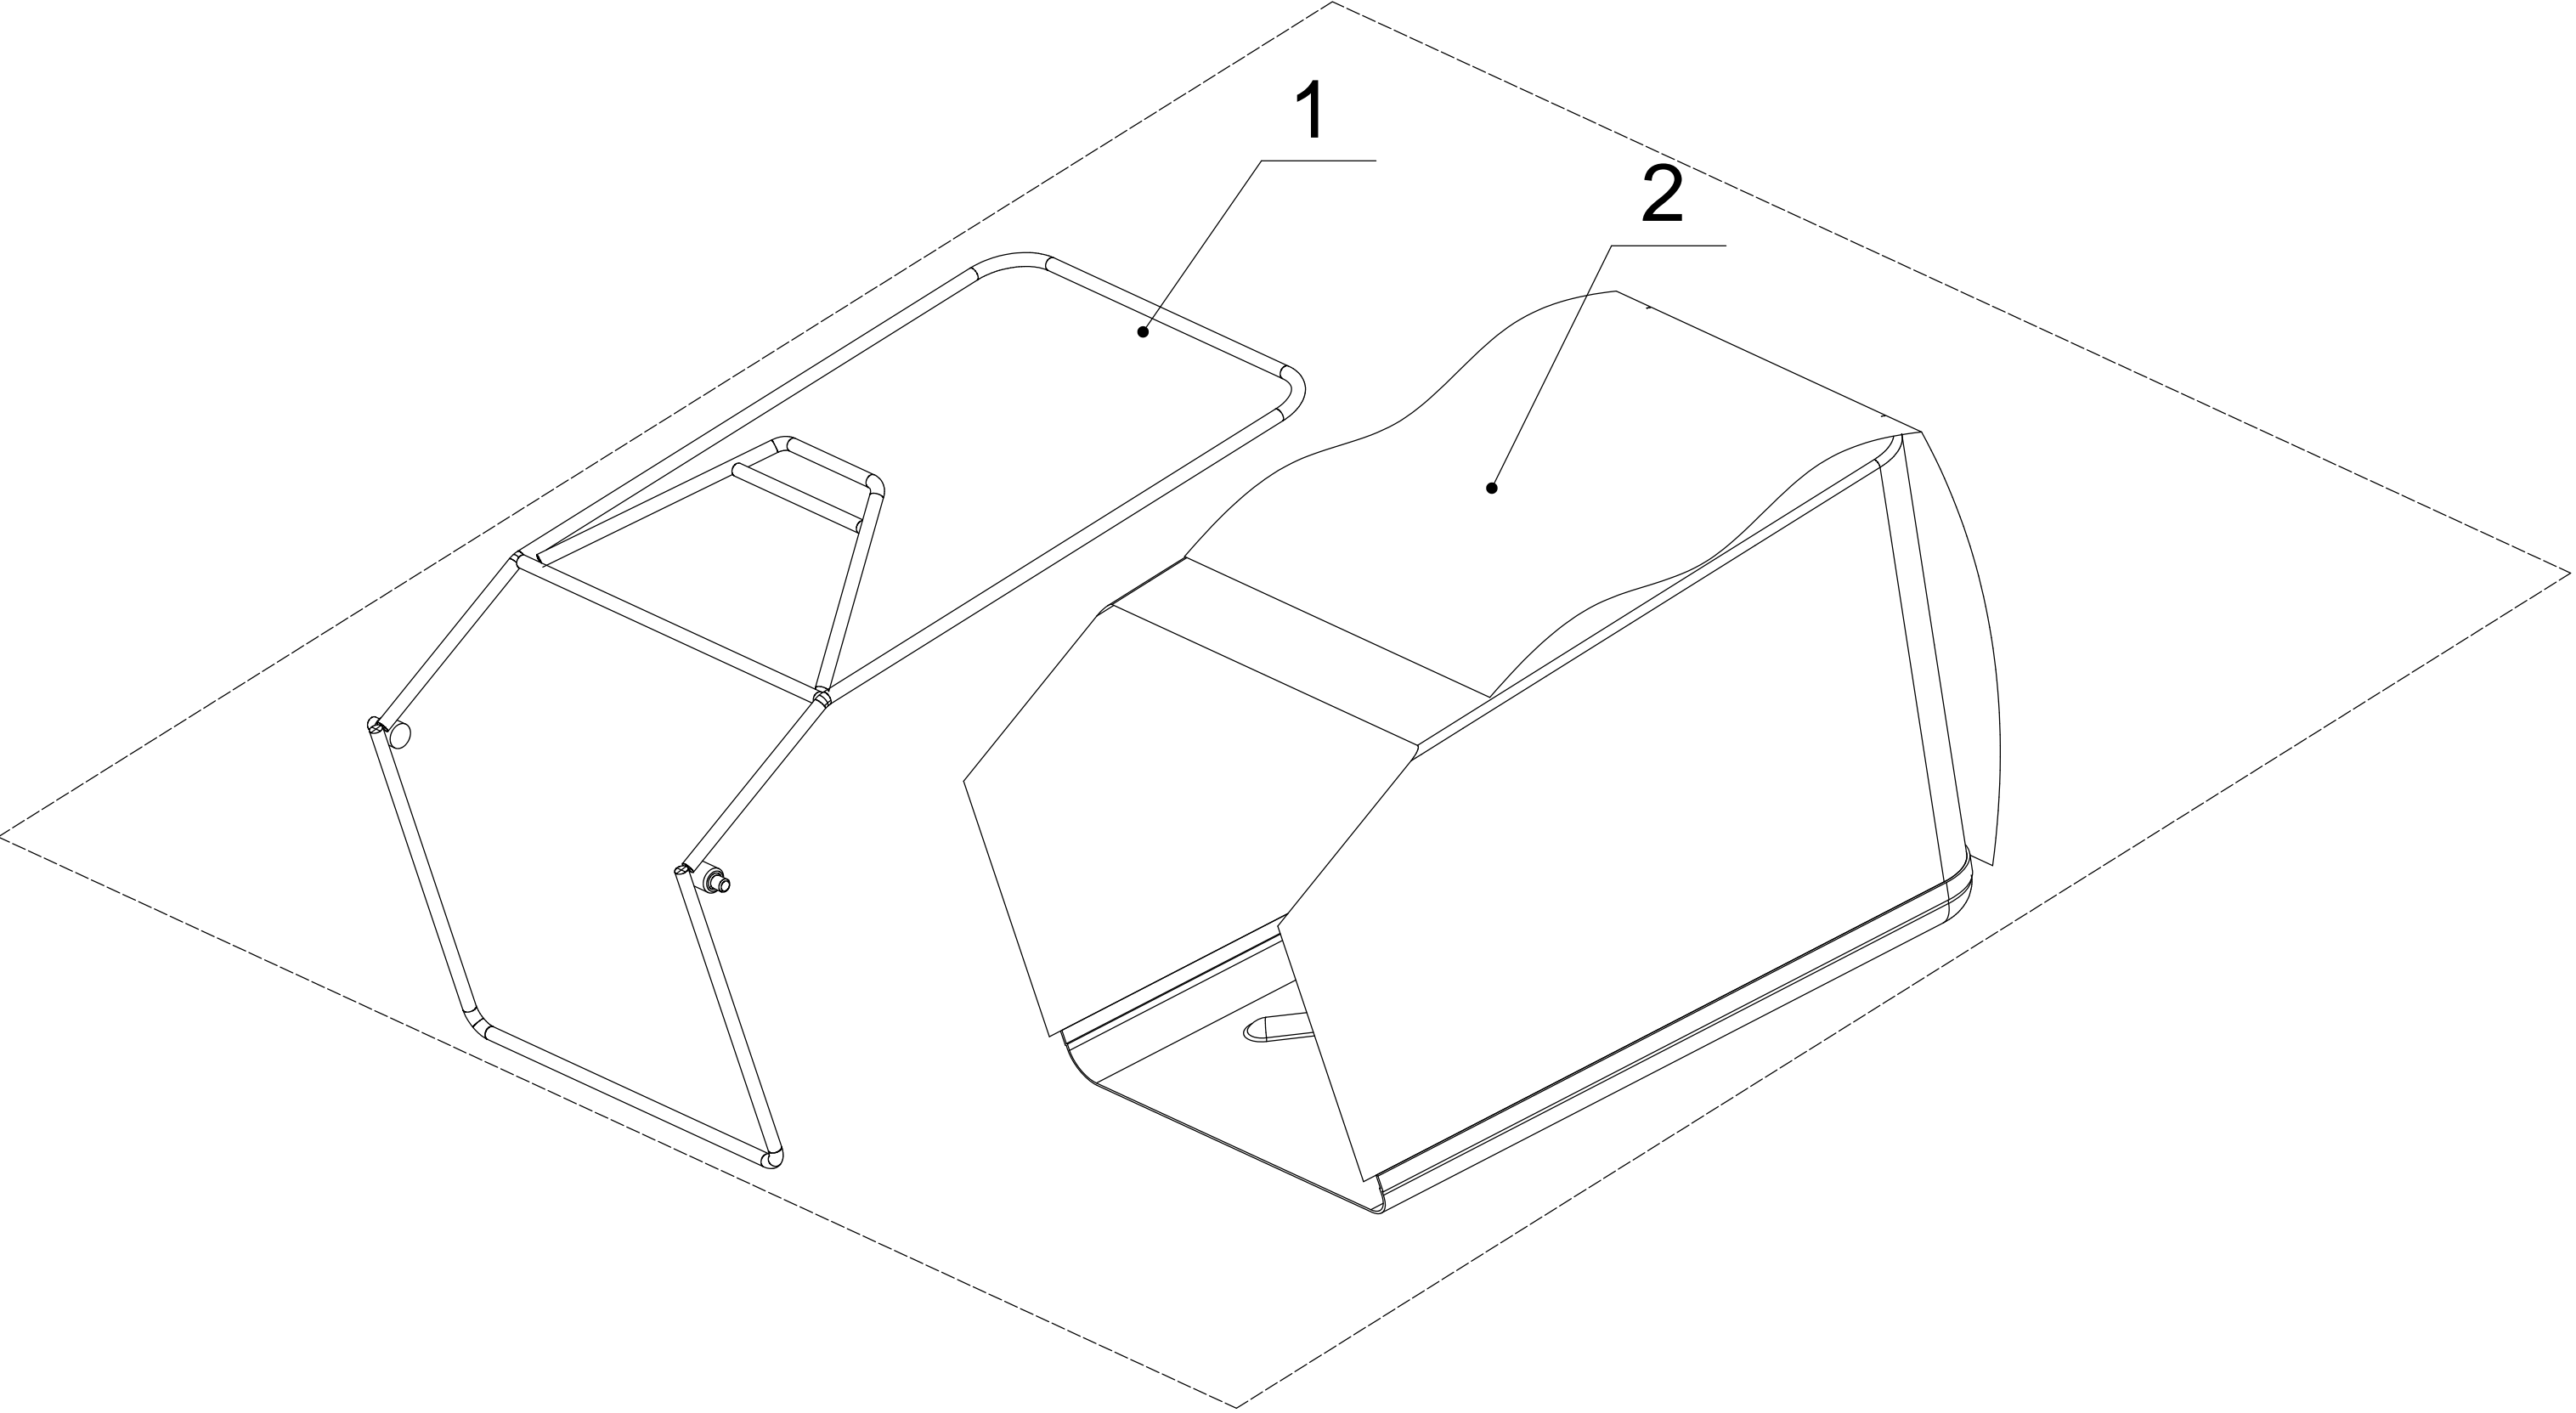

7 Grass Catcher

Part 7 - Grass catcher Spare parts		
No.	ID Zboží	Název
1	4560602010/22	Grass Catcher Frame
2	4560603010/84	Grass Bag