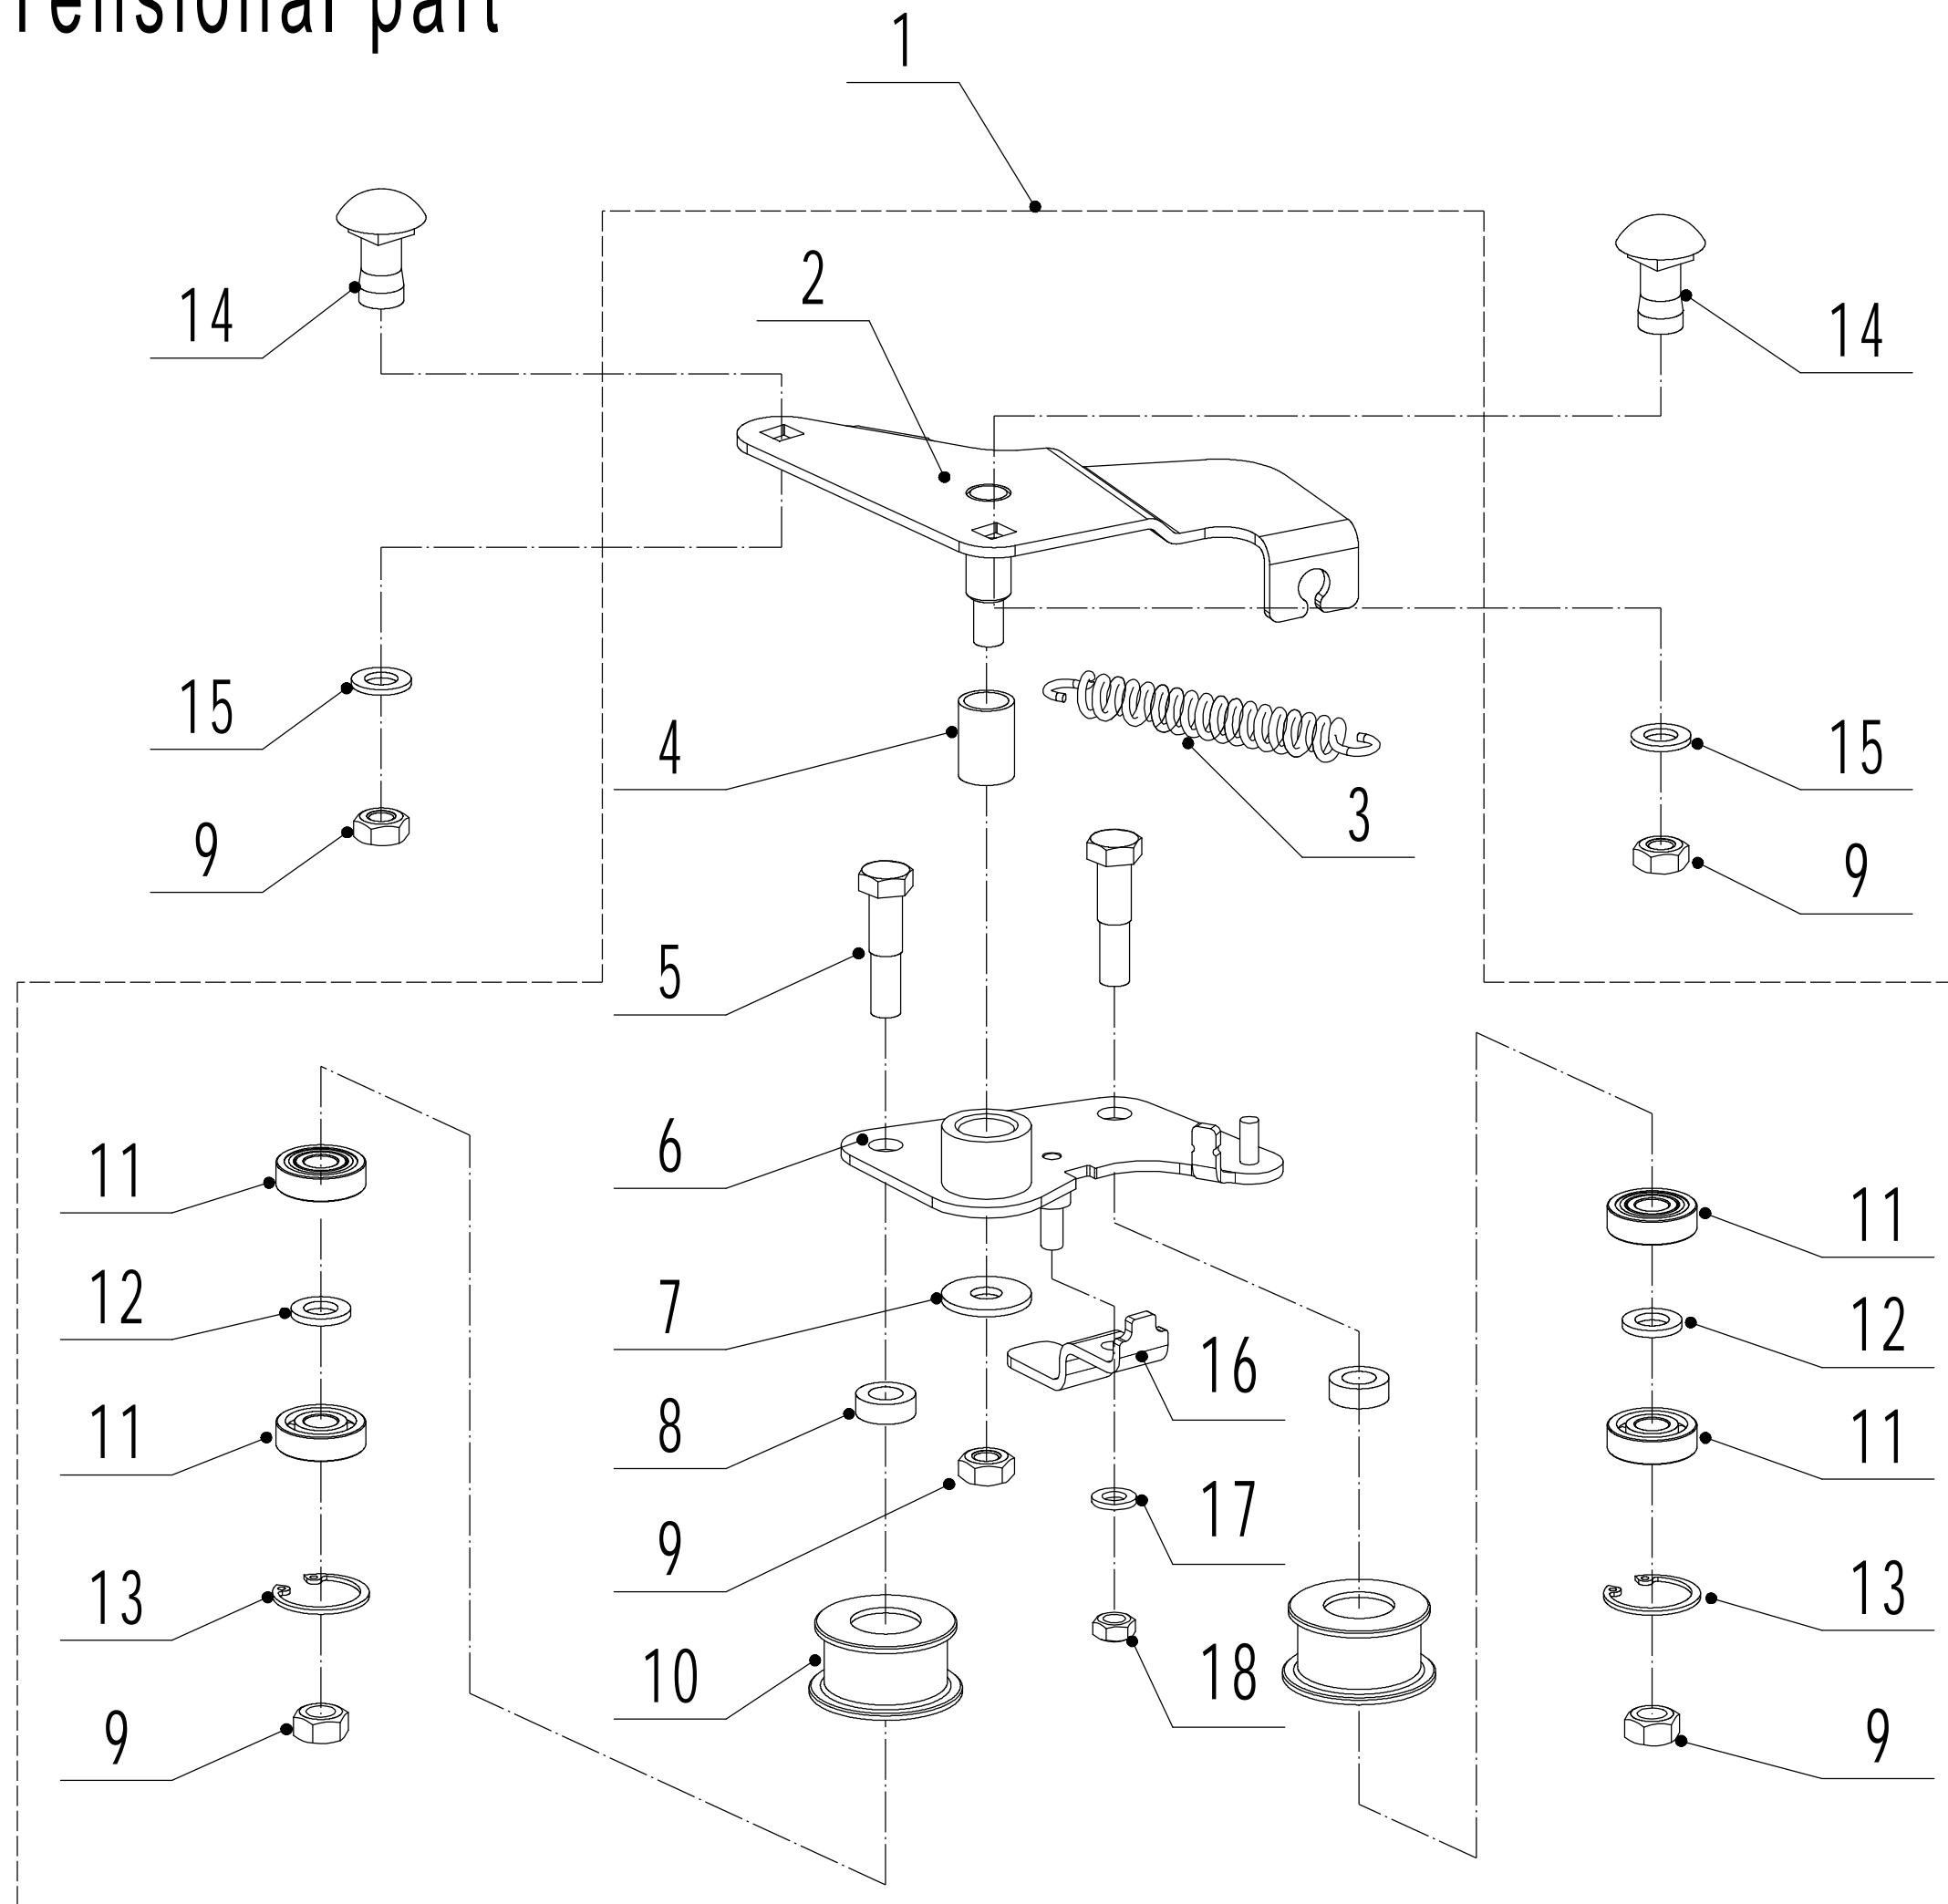

# 6 Handle And Controls

**Part 6 - Handle and Controls Spare parts**

No.	ID Zboží	Název
1	4560115010/49	Handle
2	GM56E010000081	Handle Sheath
3	5020506030S/40	Clutch Lever Weldment
4	5020503020S/40	Brake Lever Weldment
5	5020501030S	Control Box Upper Cover
6	5380508010	Speed Control Grip
7	0106003013	Screw - ST2.9x13
8	5380510010	Throttle Grip
9	0108006060	Screw - M6x60
10	0108006050	Screw - M6x50
11	5020501040S	lower cover
12	LH194-1195	Clutch Cable
13	BS120-1140	Brake Cable
14	0113040018	Screw
15	ZD8/200	Ties - 8x200
16	0301006000	Spacer - M6
17	5380512010	Throttle Bracket
18	0202006000	Lock Nut - M6
19	5360505010K	Speed Control Bracket
20	0202005000	Lock Nut - M5
21	5360506011	Speed Control Cable Bolt
22	YM72-950-A	Throttle Cable
23	TX123-1035-A	Speed Control Cable
24	4510511010/01	Cable Hook
25	0301005000	Washer
26	0104005008	Screw - M5x8
27	4510114030	Fix Cap
28	GM48S000000100	Connecting Bolt
29	GM56A100400000	Lock Lever
30	0801008025	Axis Pin
31	GM56A100000040/04	Spacer
32	GM56A100000050/01	Spacer
33	GM48S030200000	Tooth Disc Kit
34	0203008000	Lock Nut - M8

# 8 Tensional part

<b>Part 8 - Variable Speed Pulley Spare parts</b>		
<b>No.</b>	<b>ID Zboží</b>	<b>Název</b>
1	Y094560A1	Tensional Pully Assembly
2	5040114010A1/02	Tensional Arm Bracket
3	4820114010	Tensional Spring
4	4820112010	Nylon Bush
5	5340131010/02	Tensional Pulley Bolt
6	5040115010A1/02	Tensional Arm Weldment
7	0302008000	Big Flat Washer - M8
8	5340129010/02	Spacer1
9	0202008000	Lock Nut - M8
10	5340128010	Tensional Pulley
11	609/2RS	Bearing
12	5340130010/02	Spacer2
13	1001024000	Check Ring For Shaft
14	0107008016	Square Neck Bolt - M8x16
15	0301008000	Flat Washer - 8
16	5040122010/02	Belt limit plate
17	0301006000	Flat Washer - 6
18	0202006000	Nut - M6