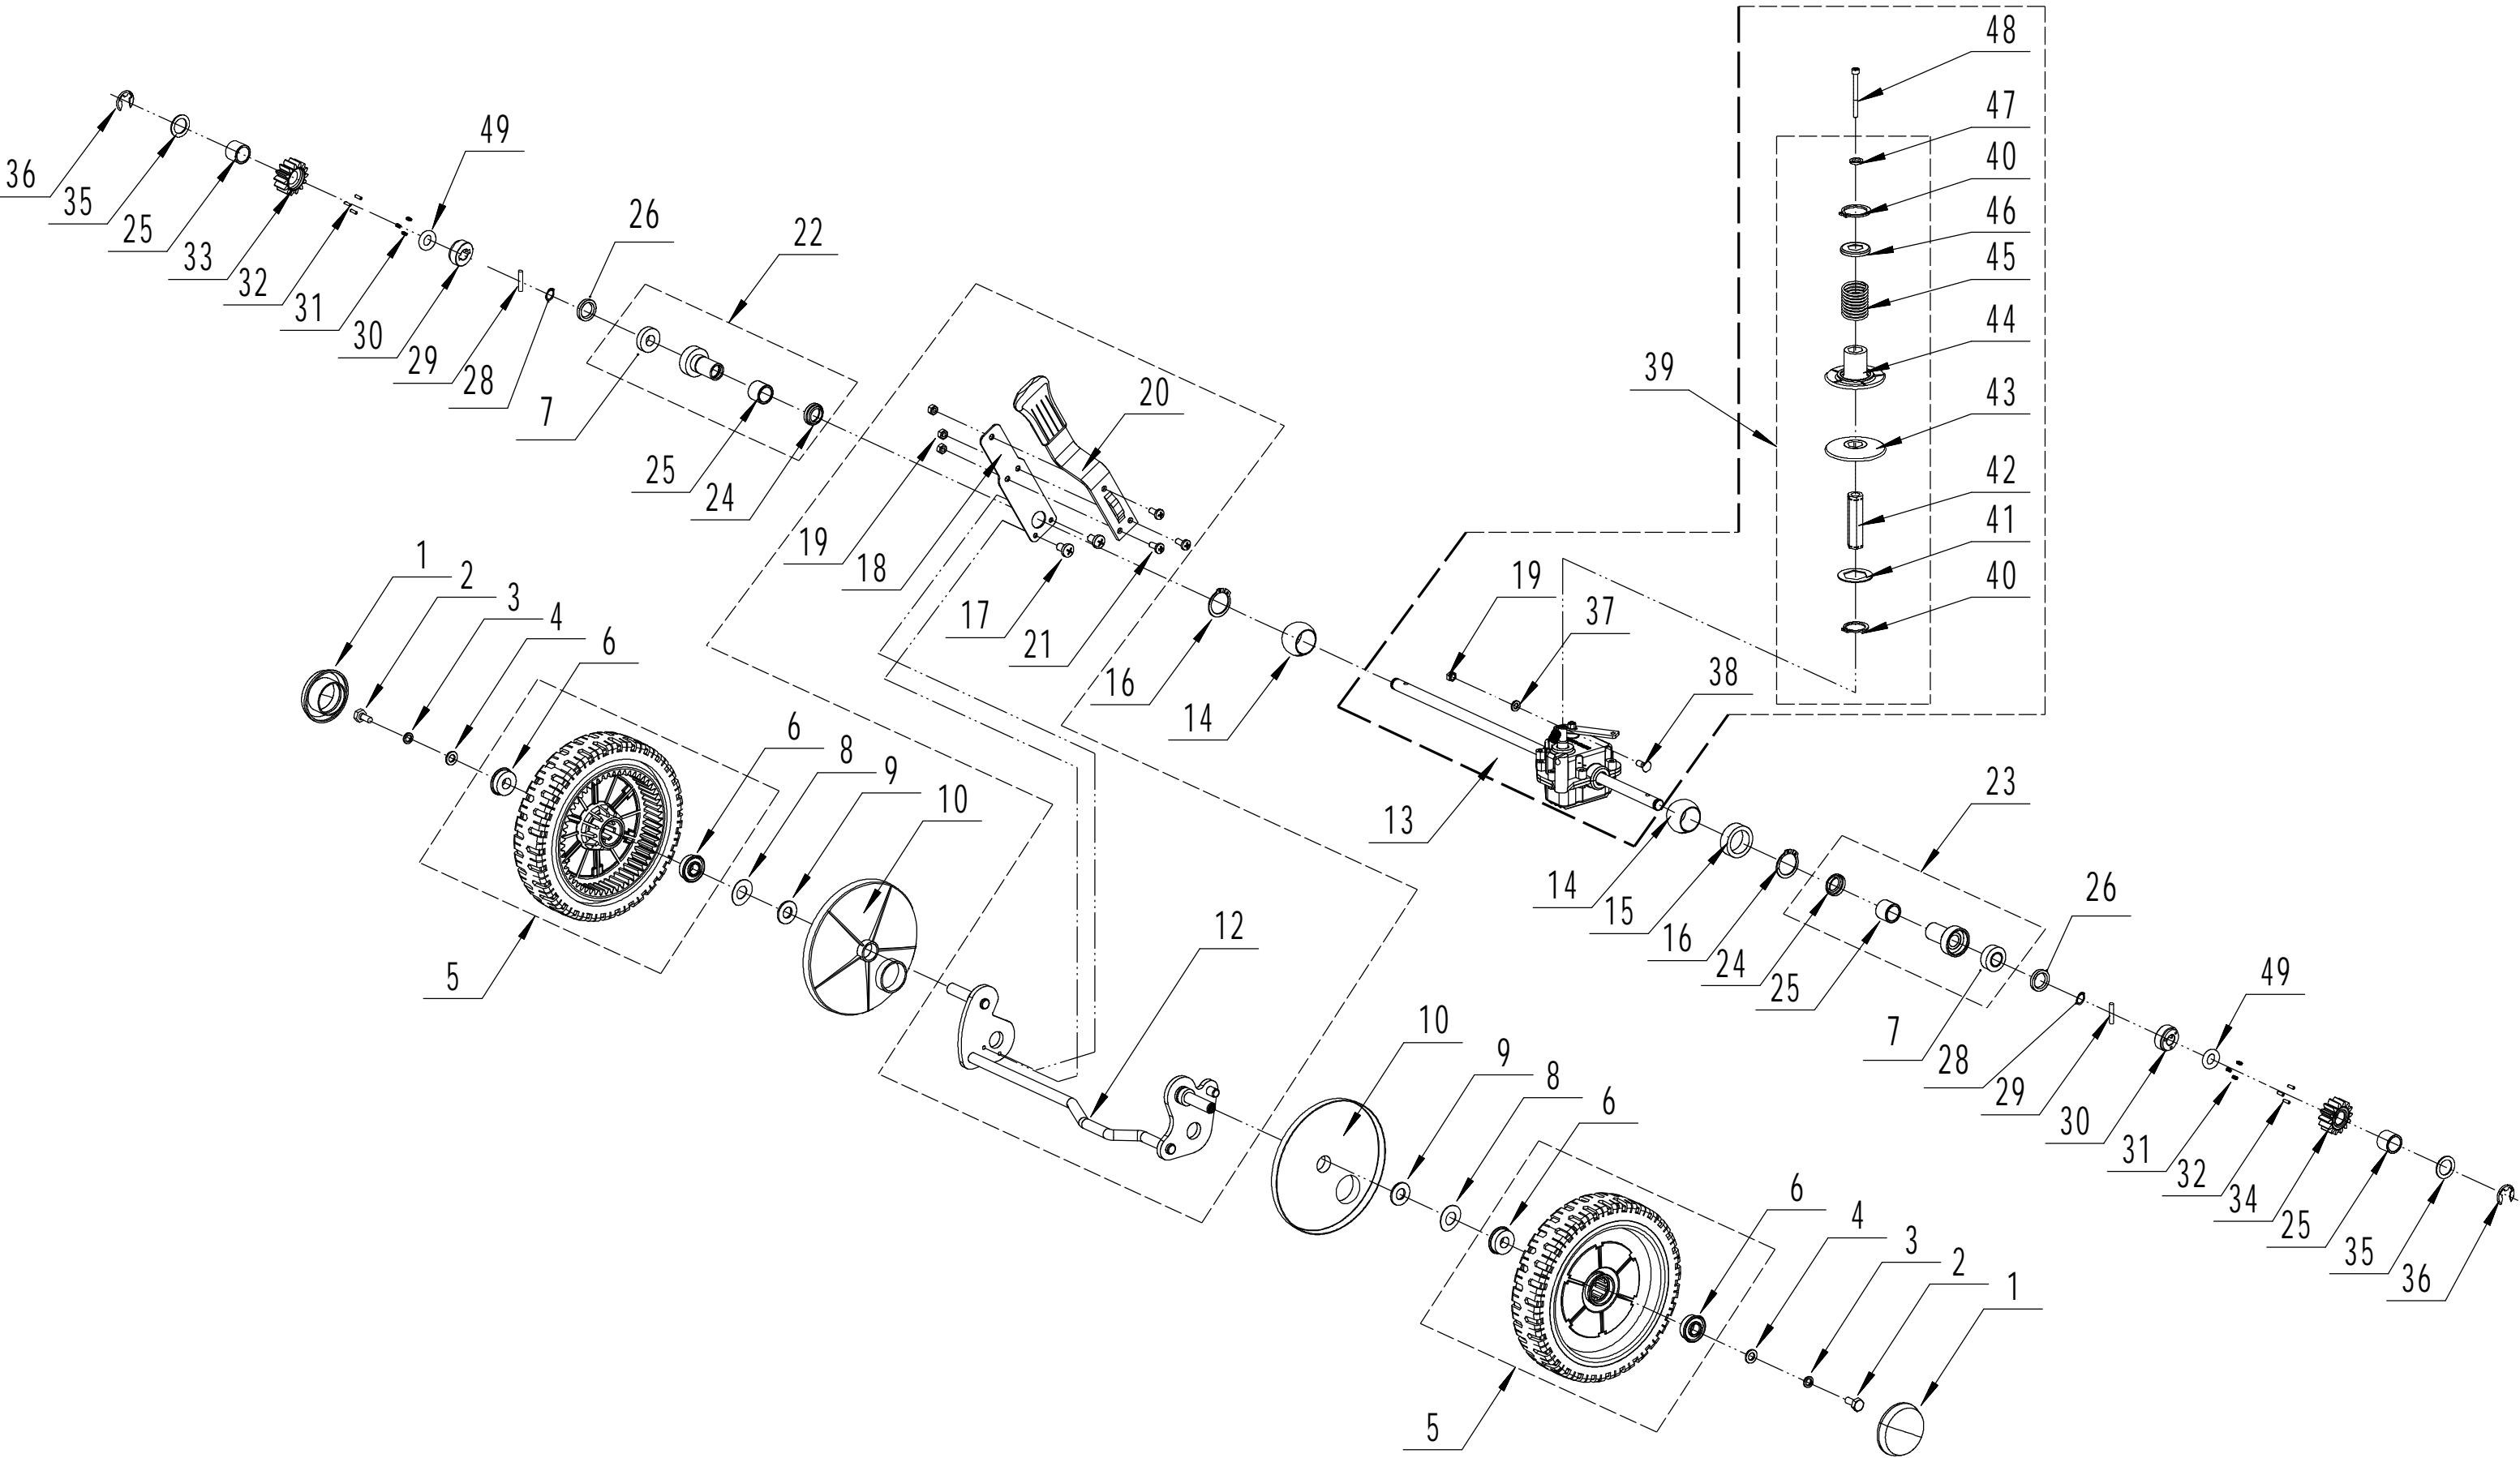

5 Rear axle

Part 5 - Rear Axle Spare parts		
No.	ID Zboží	Název
1	5310214010	Wheel Cap
2	0101008015	Bolt - M8x15
3	0401008000	Spring Washer - M8
4	0301008000	Flat Washer - M8
5	5340309010/40	Wheel
6	5310213010	Bearing
7	R8-2RS	Bearing
8	5310211010/02	Spacer
9	5310210010/02	Axis Washer
10	5340312010	Anti-Dust Shield
12	4560301010/01	Rear Axle
13	Y20456V0P	Gearbox Assembly
14	5320328010	Nylon Spherical Bearing
15	5320329010/02	Rear Axle Partition
16	1001020000	Check Ring For Shaft
17	0113005008	Screw - M5x8
18	5360311010/22	Spring Of Adjustment Lever
19	0202006000	Lock Nut - M6
20	5360310010/40	Adjustment Lever
21	0101006014	Bolt - M6x14
22	Y065321	Left Bearing Sheath Assembly
23	Y065320	Right Bearing Sheath Assembly
24	5320327010	Dustproof Ring
25	5320326010P	Bearing
26	GM48S010000010	Spacer
28	1001012000	Check Ring For Shaft
29	HQ000100060	Pin For Ratchet
30	HQ000100050	Ratchet
31	HQ000100040	Spring
32	HQ000100030	Pin
33	HQ000100020	Right Drive Pinion
34	HQ000100010	Left Drive Pinion
35	5020311010/04	Anti-friction Mat
36	1301009000	Check Ring - M9
37	0301006000	Flat Washer - M6
38	0107006014	Square Neck Bolt - M6x14
39	Y115380	Transmission Assembly
40	1001017000	Check Ring For Shaft
41	4820320010/02	Inner Hex Washer
42	4820321010/02	Hex Adaptor
43	5380309010	Lower Pulley Disc
44	5380308010	Active Pulley Disc
45	4820324010	Pressing Spring
46	4820325010/02	Spring Cap
47	0401005000	Spring Washer - M5
48	0103005055	Inner Hex Bolt - M5x55
49	1401025015	O-Sealing Ring