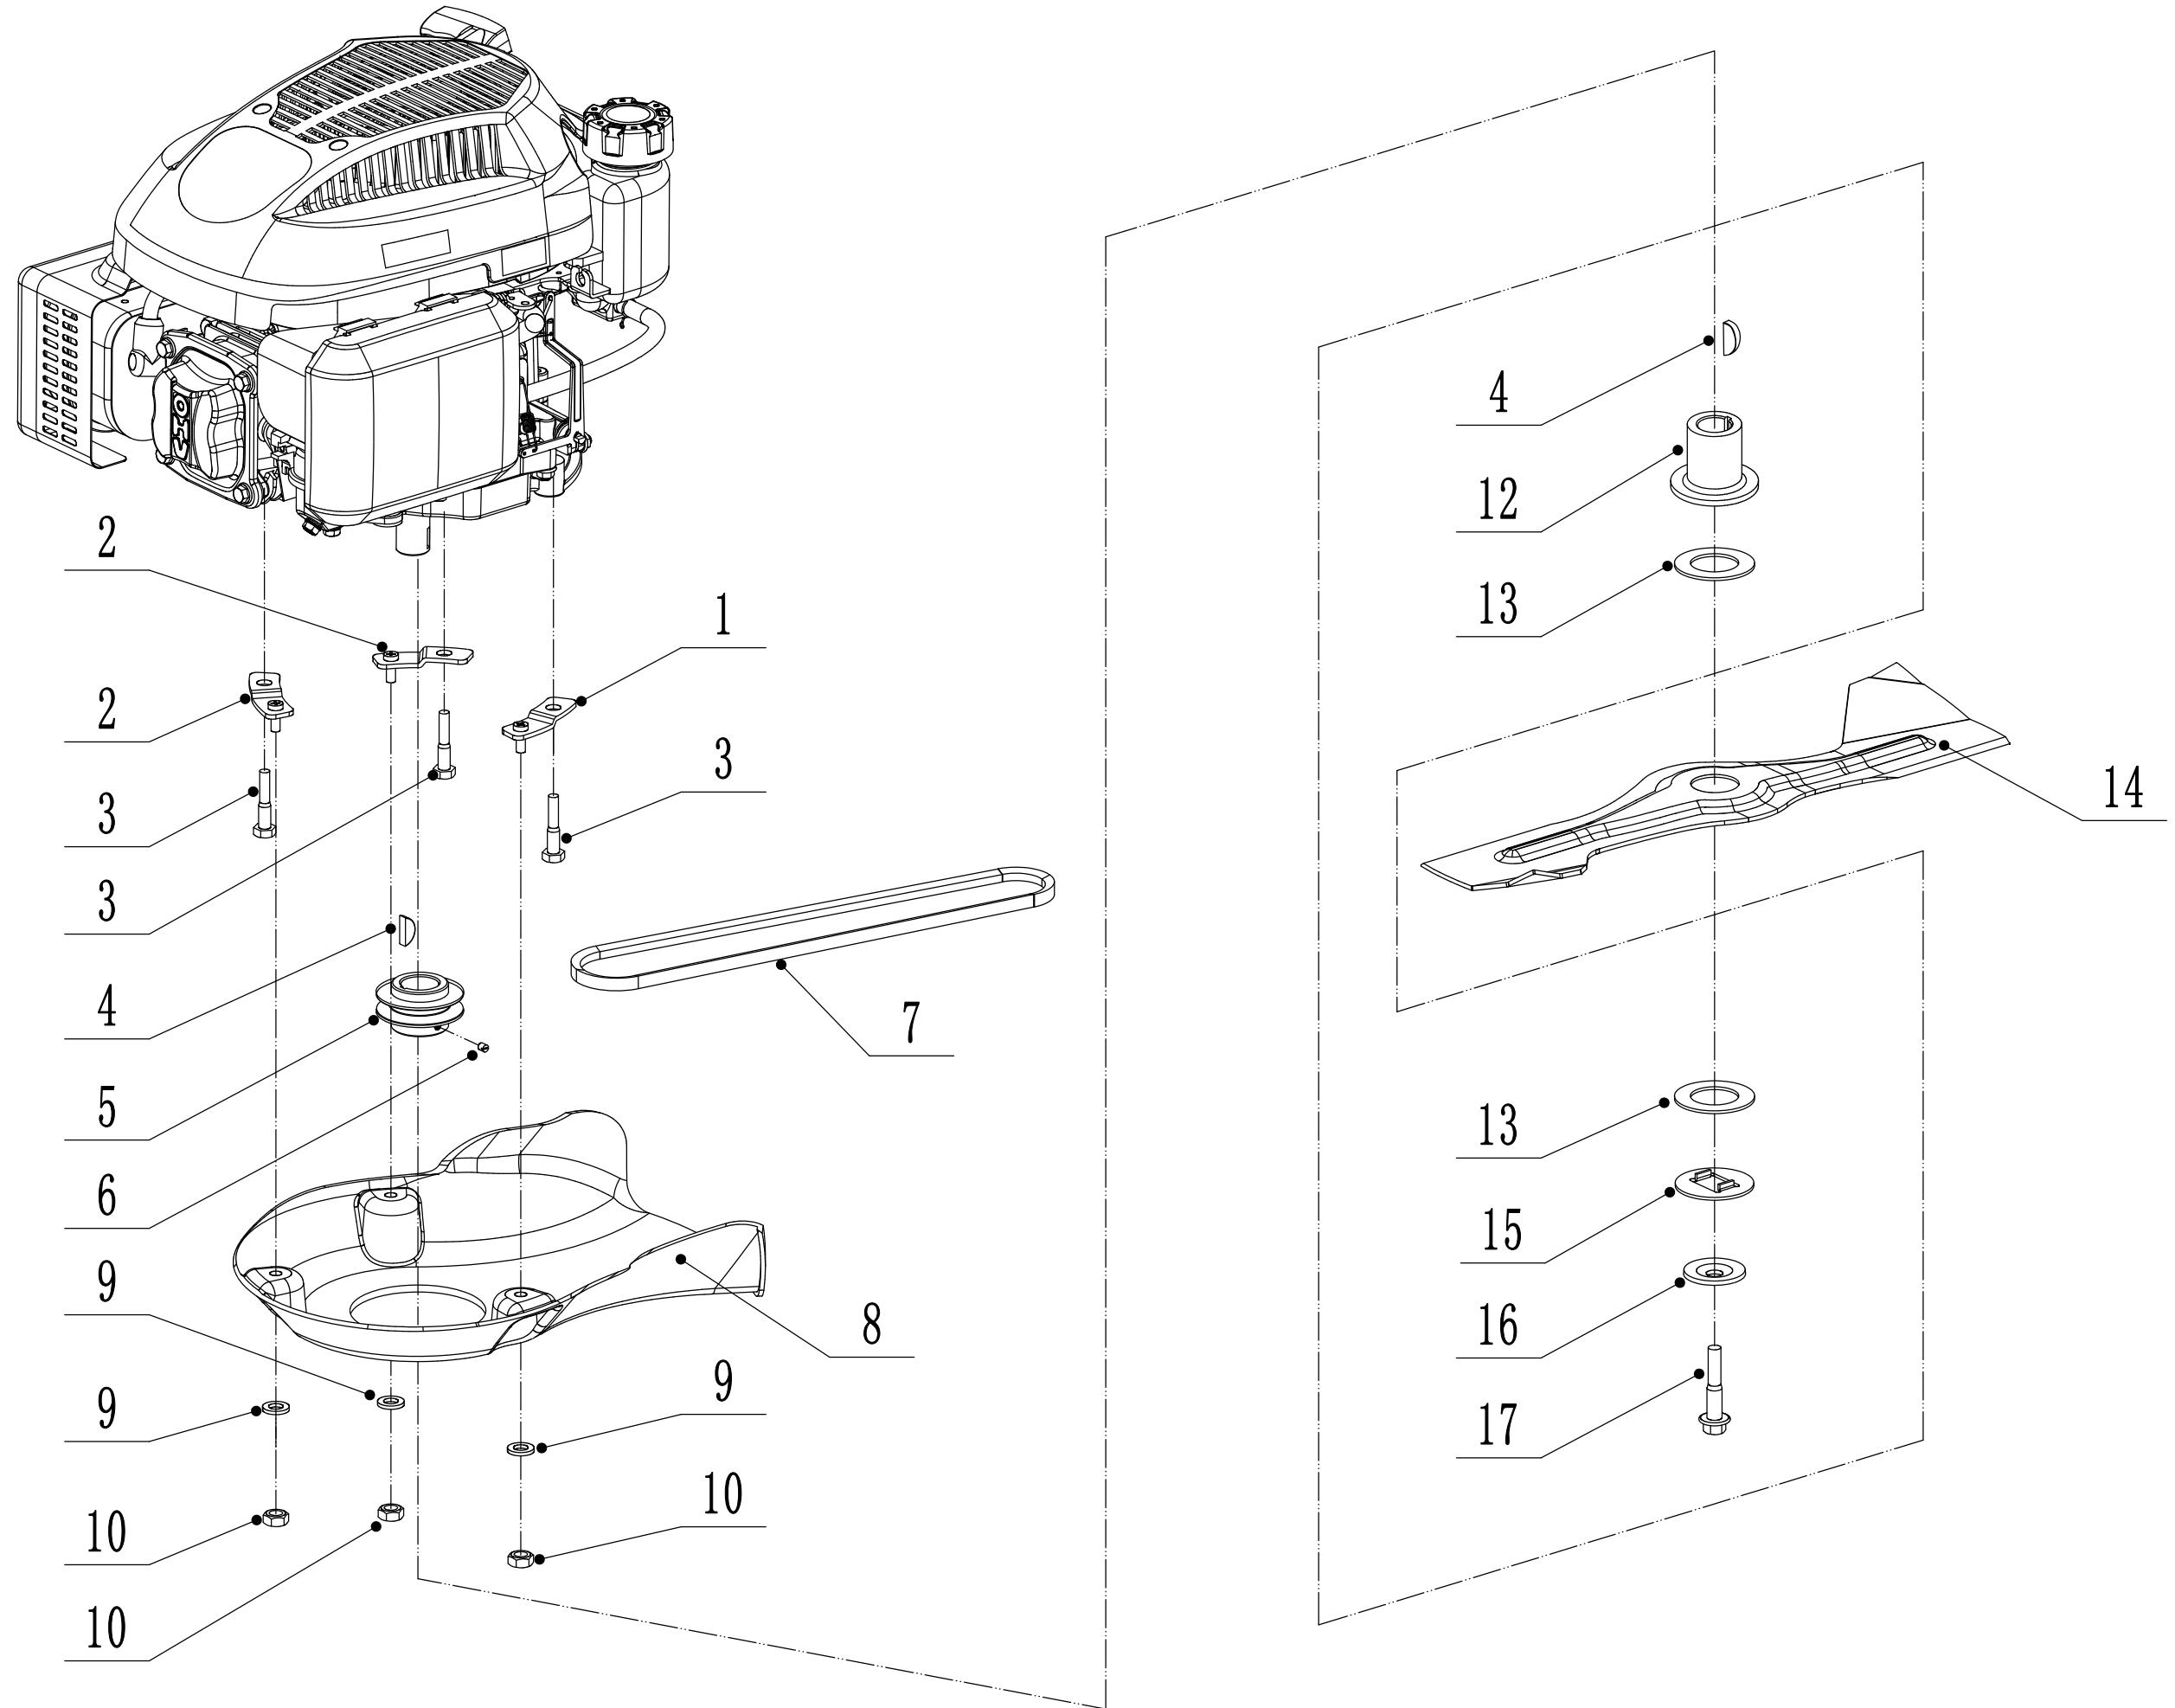

Blade System

Part 3 - Blade System Spare parts		
No.	ID Zboží	Název
1	5360111010/02	Engine Washer 1
2	5360112010/02	Engine Washer 2
3	5320115010	ST screw - 3/8x16x25
4	4510401010	Key
5	4560402040/02	Engine Pulley
6	0105006006	Locking Screw
7	4560114010	V Belt - V10x815 (30°)
8	4560102010	Belt Shield
9	0302006000	Big Flat Washer
10	0202006000	Lock Nut - M6
12	5320404020/02	Adaptor
13	5310402010	Friction Washer
14	4510403010	Blade
15	5310404010/02	Lock Disc
16	5310406010/04	Dish Washer
17	5320405011	Central Bolt - 3/8x24x55